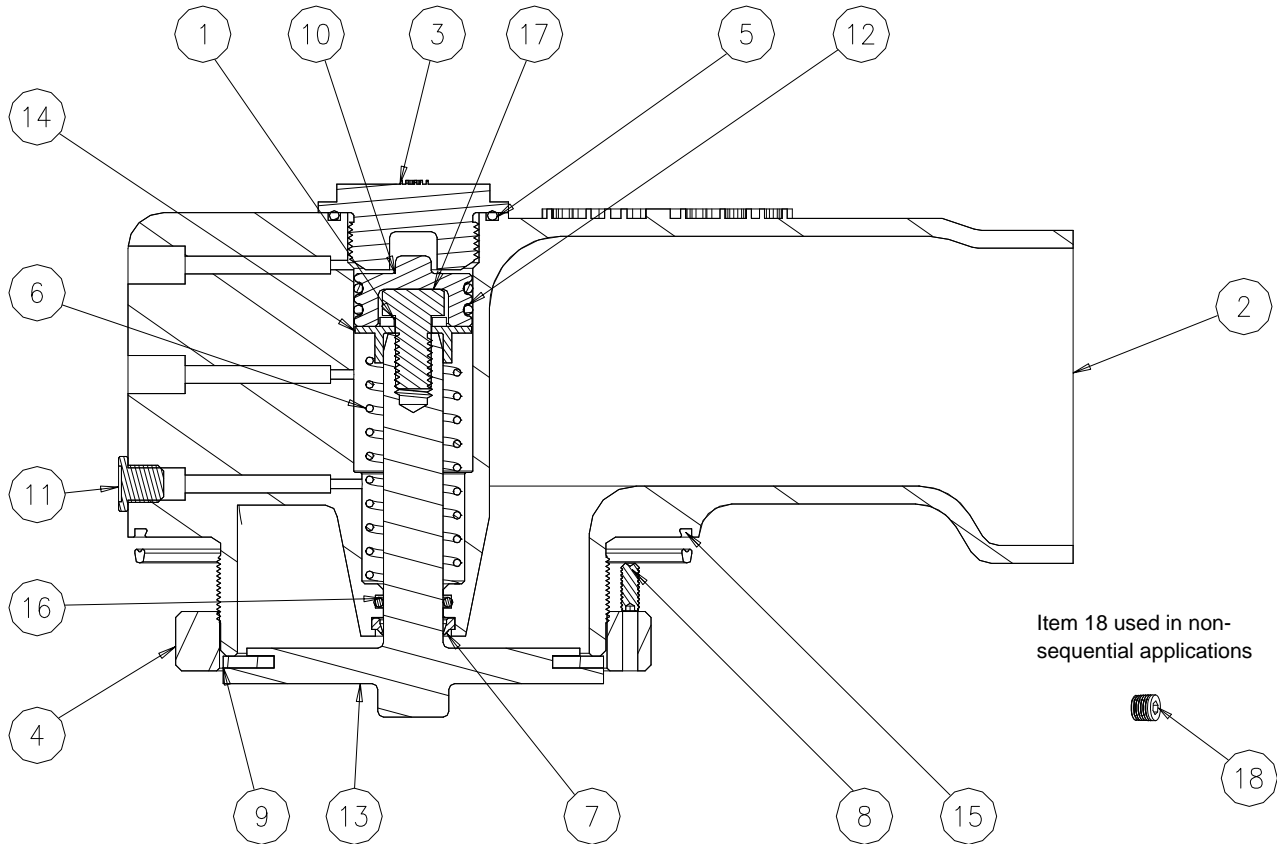

T195SV Vapor Recovery Vent

PARTS BREAK DOWN

ITEM	PART NUMBER	DESCRIPTION	QTY.
1	9990 ¹	WASHER LOCK 3/8 PLD SS	1
2	11669	BODY MACHINED	1
3	11672	CAP	1
4	11678	LOCKING RING	1
5	11692 ¹	O-RING 2-129 VITON GF	1
6	11694	SPRING	1
7	11696 ¹	WIPER	1
8	11697	SET SCREW 10-24 x 1/2 LG	1
9	11699 ¹	GASKET	1
10	11772	PISTON ¹	2
11	11775	FTG EXHAUST VENT	1

ITEM	PART NUMBER	DESCRIPTION	QTY.
12	11776 ¹	O-RING 2-121	2
13	11985	POPPET MACHINED	1
14	11990 ¹	SPRING GUIDE	1
15	12174 ¹	O-RING	1
16	10681M ¹	O-RING, VITON GF	1
17	H20518M	SCRW HHC 3/8-16x3/4 LG SS	1
18	H52199M	PIPE PLUG 1/8 NPT STEEL	1

REPAIR KITS	
T195SVRK	REPAIR KIT FOR T195SV

1 - Included in T195SVRK