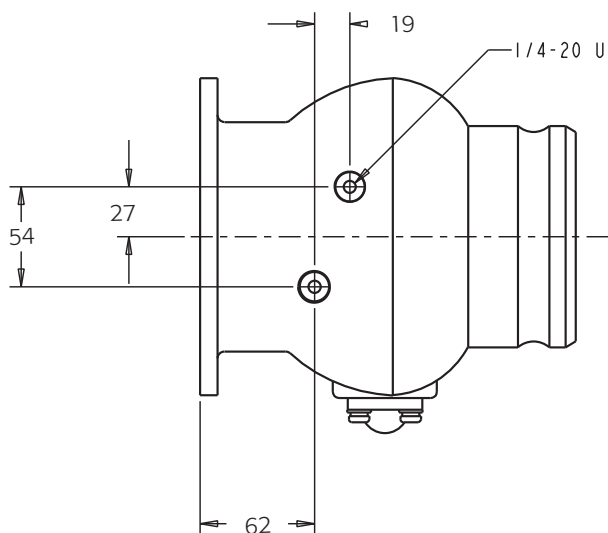

Features and Benefits

- **In accordance** with API RP 1004, ADR and EN13081
- **Lightweight** pressure die-cast construction for maximum strength and weight reduction
- **4" TTMA** mounting flange
- **Nominal size** 4" or DIN100
- **Minimum number of internals** to minimize pressure drop and improve flow rate
- **Bushed running surfaces** for efficient operation
- **Stainless Steel** internals for maximum service life
- **Viton GFLT** seals
- **Compatible** with diesel, bio diesel, gasoline, ethanol and methanol
- **Heavy duty** poppet for smoother opening characteristics
- **Mounting plugs** for model 300/301 air interlock valve
- **Standard equipped** with sight glass and drain plug

Specifications

633LVB-301

General specifications

- Nominal size 4" or DIN100
- Flange 4" TTMA
- Working temp. -40°C to +70°C other temperatures on request
- Weight 3,5 Kg

Related products

Art. number	Description
1711T-CA-PL	Duratuff cap with cable
300/301	Air interlock valve (3-way)
T195-series	High flow vapour recovery valve
1995TWD-2B	Vapour line valve
NV3000E	Pressure vacuum vent

Ordering specifications

Art. number	Description
633LVB	4" High flow vapour recovery adaptor equipped with sight glass
633LVB-301	4" High flow vapour recovery adaptor equipped with sight glass and model 300/301 interlock valve