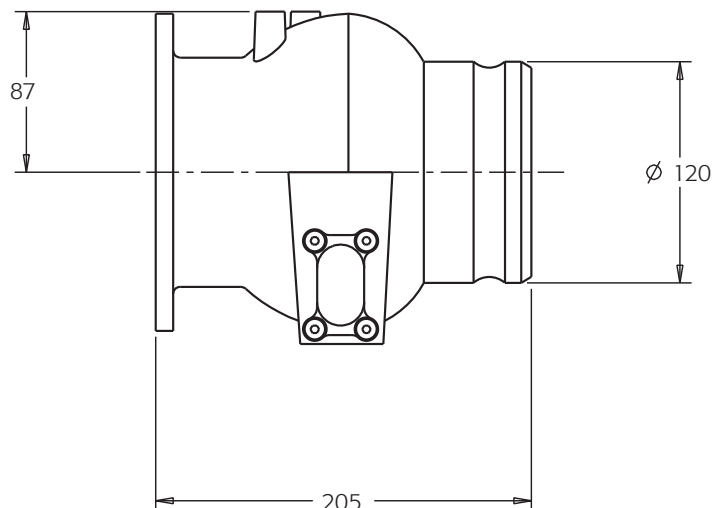

Features and Benefits

- **In accordance** with API RP 1004, ADR and EN13081
- **Lightweight** pressure die-cast construction for maximum strength and weight reduction
- **4" TTMA** mounting flange
- **Nominal size** 4" or DIN100
- **Minimum number of internals** to minimize pressure drop and improve flow rate
- **Bushed running surfaces** for efficient operation
- **Stainless Steel** internals for maximum service life
- **Viton GFLT** seals
- **Compatible** with diesel, bio diesel, gasoline, ethanol and methanol
- **Heavy duty** poppet for smoother opening characteristics
- **Mounting plugs** for model 300/301 air interlock valve
- **Standard equipped** with sight glass and drain plug

Specifications

633LVB-301

General specifications

- Nominal size 4" or DIN100
- Flange 4" TTMA
- Working temp. -40°C to +70°C other temperatures on request
- Weight 3,5 Kg

Related products

Art. number	Description
1711T-CA-PL	Duratuff cap with cable
300/301	Air interlock valve (3-way)
T195-series	High flow vapour recovery valve
1995TWD-2B	Vapour line valve
NV3000E	Pressure vacuum vent

Ordering specifications

Art. number	Description
633LVB	4" High flow vapour recovery adaptor equipped with sight glass
633LVB-301	4" High flow vapour recovery adaptor equipped with sight glass and model 300/301 interlock valve