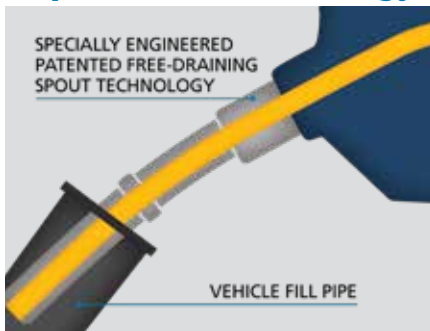

OPW 14BP Gasoline Nozzle

The OPW 14BP Conventional Gasoline Nozzle is part of the new OPW 14 Series cleaner fueling experience nozzles, featuring innovative patented and patent-pending dripless spout technology.

The new OPW 14BP dripless nozzle spout technology is designed to keep gasoline from dripping on your customers' hands, clothing, vehicles and the ground to provide a cleaner, greener and more satisfying customer experience.

The OPW 14BP is a standard fueling nozzle without the interlock device.

Dripless Nozzle Technology

UNIQUE SPOUT DESIGN PREVENTS FUEL DRIPS ONCE THE NOZZLE AUTOMATIC SHUTOFF FEATURE IS ACTIVATED.

MATERIALS

- Body:** Aluminum
- Lever & Lever Guard:** Duratuff®
- Packing:** Graphite with Teflon®
- Disc:** Viton®
- Spout:** Aluminum with Stainless Steel tip and Teflon-coated inside
- Inlet Size:** 3/4" NPT
- Weight:** 2.73 lbs. each
1.25 kg each