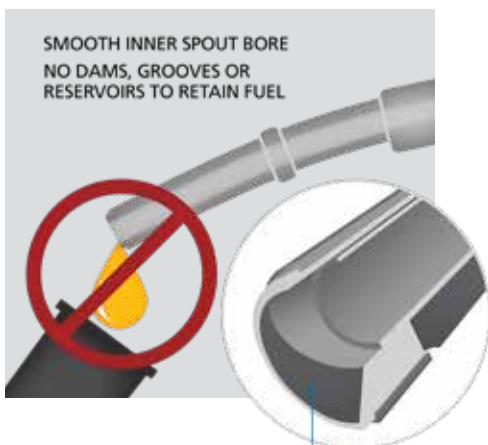

OPW 14BP Gasoline Nozzle

The OPW 14BP Conventional Gasoline Nozzle is part of the new OPW 14 Series cleaner fueling experience nozzles, featuring innovative patented and patent-pending dripless spout technology.

The new OPW 14BP dripless nozzle spout technology is designed to keep gasoline from dripping on your customers' hands, clothing, vehicles and the ground to provide a cleaner, greener and more satisfying customer experience.

The OPW 14BP is a standard fueling nozzle without the interlock device.

Dripless Nozzle Technology

UNIQUE SPOUT DESIGN PREVENTS FUEL DRIPS ONCE THE NOZZLE AUTOMATIC SHUTOFF FEATURE IS ACTIVATED.

MATERIALS

- Body:** Aluminum
- Lever & Lever Guard:** Duratuff®
- Packing:** Graphite with Teflon®
- Disc:** Viton®
- Spout:** Aluminum with Stainless Steel tip and Teflon-coated inside
- Inlet Size:** 3/4" NPT
- Weight:** 2.73 lbs. each
1.25 kg each