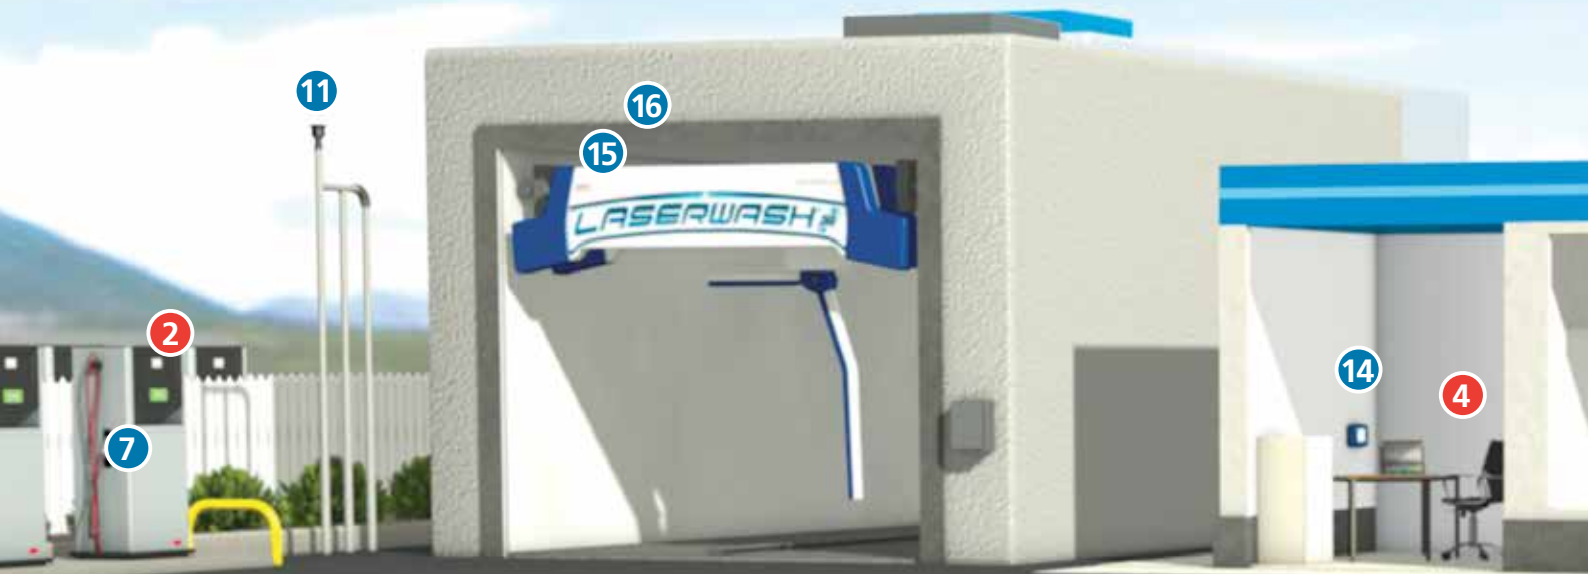

# End-to-End

The OPW Tokheim **End-to-End Solution™** is the only fully integrated fuel-handling, management and monitoring solution where all system components are designed to work in unison to provide the utmost in fueling reliability and performance.