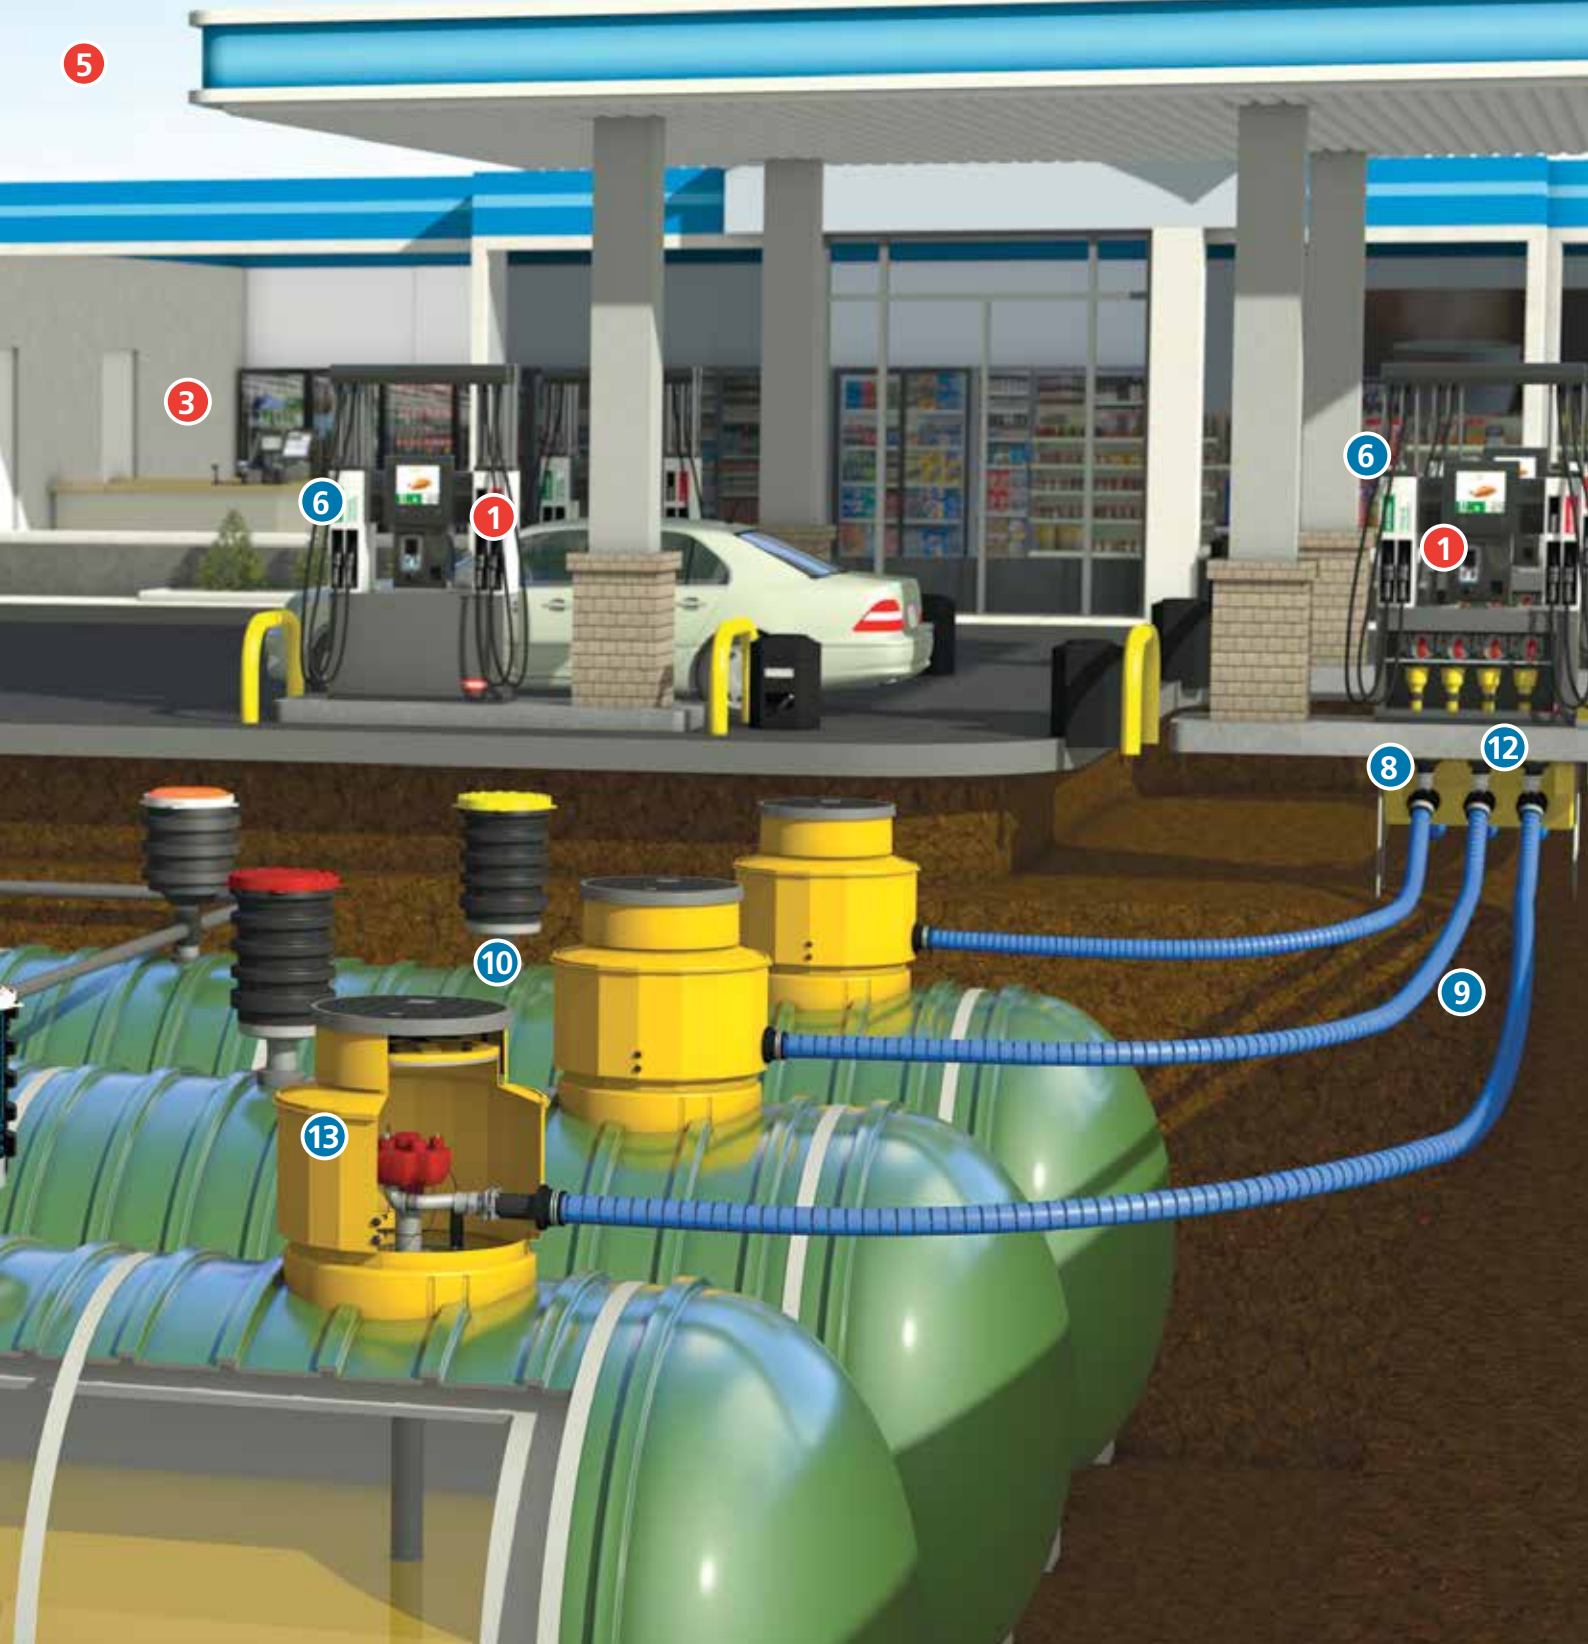

BELOW GROUND PRODUCTS

TANK GAUGING

CARWASH SYSTEMS