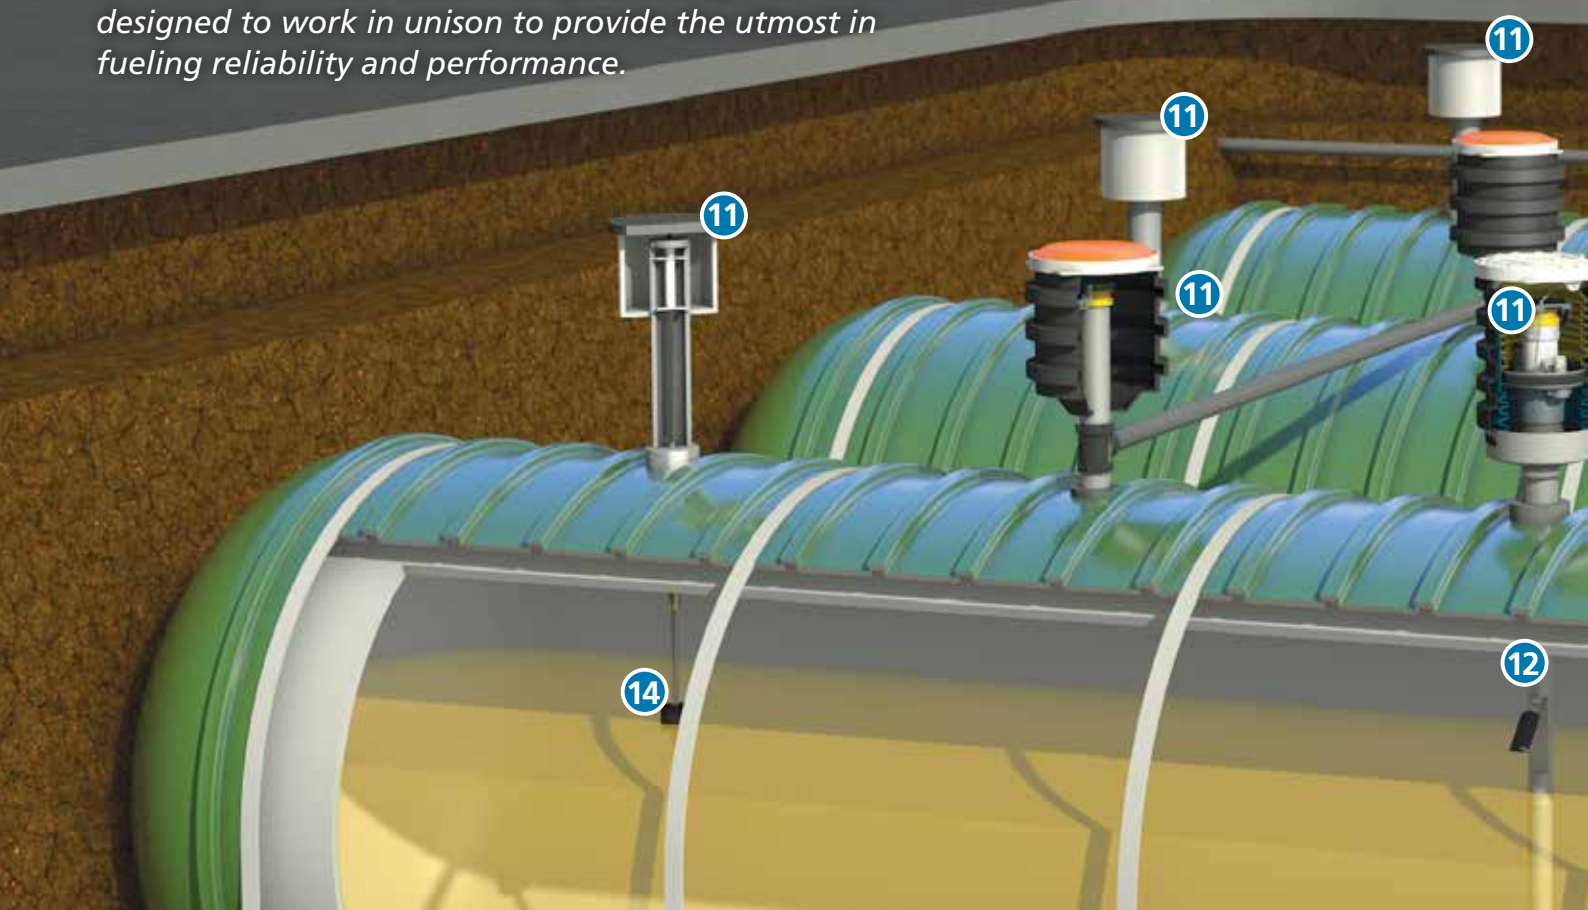

# End-to-End

The OPW Tokheim **End-to-End Solution™** is the only fully integrated fuel-handling, management and monitoring solution where all system components are designed to work in unison to provide the utmost in fueling reliability and performance.