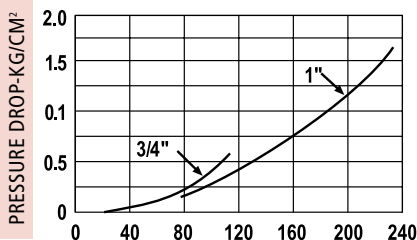

## OPW 45 Hose Swivel

The OPW 45 swivel is designed for gasoline self-service applications where easy nozzle and hose handling is important for customer convenience. The 45 is installed between the nozzle and hose to reduce strain, providing flexibility so fueling hoses last longer.

FLOW RATE-GPM (STODDARD SOLVENT)

FLOW RATE-L/MIN. (STODDARD SOLVENT)

## Ordering Specifications

Product #	Size	Overall Length		Across Corners		Weight	
		A	B	lbs.	kg		
45-5060	3/4" F x 3/4" M (NPT)	4 1/8"	1 9/16"	.65	.30		
	19 mm x 19 mm	105 mm	40 mm				
45-5075	1" F x 1" M (NPT)	4 3/4"	1 7/8"	1.16	.53		
	25 mm x 25 mm	121 mm	48 mm				

## Ordering Specifications

Product Number	Inlet Thread x Outlet Thread	lbs.	kg
36S-5080	3/4" M x 3/4" F (NPT)	0.30	0.14
	(19 mm x 19 mm)		
36S-5090	1" M x 1" F (NPT)	0.40	0.18
	(25 mm x 25 mm)		