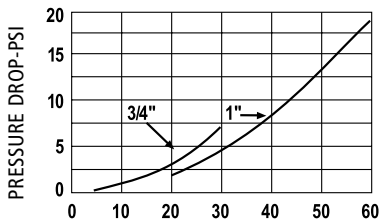

FLOW RATE-GPM (STODDARD SOLVENT)

FLOW RATE-L/MIN. (STODDARD SOLVENT)

## Ordering Specifications

Product #	Size	Overall Length		Across Corners		Weight	
		A	B	lbs.	kg		
45-5060	3/4" F x 3/4" M (NPT)	4 1/8"	1 9/16"	.65	.30		
	19 mm x 19 mm	105 mm	40 mm				
45-5075	1" F x 1" M (NPT)	4 3/4"	1 7/8"	1.16	.53		
	25 mm x 25 mm	121 mm	48 mm				

## Ordering Specifications

Product Number	Inlet Thread x Outlet Thread	lbs.	kg
36S-5080	3/4" M x 3/4" F (NPT)	0.30	0.14
	(19 mm x 19 mm)		
36S-5090	1" M x 1" F (NPT)	0.40	0.18
	(25 mm x 25 mm)		