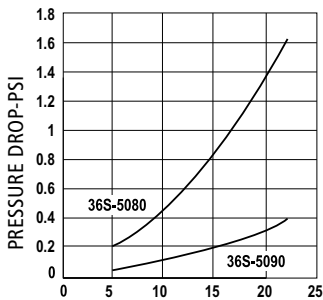

FLOW RATE-GPM (STODDARD SOLVENT)

Materials

- **Body:** Aluminum
- **Outlet Adaptor:** Zinc
- **Inlet Adaptor:** Zinc
- **Seals:** Buna-N
- **Weight:** 3/4": .65 lbs. each; 30 kg
  1": 1.16 lbs. each; .53 kg