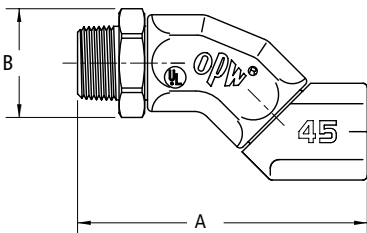

OPW 36S Hose Swivel

Designed for use with fuel oil nozzles (at inlet only), the OPW 36S provides 360° swivel action. The full-circle swivel reduces the physical strain of aligning the nozzle with the fillpipe.