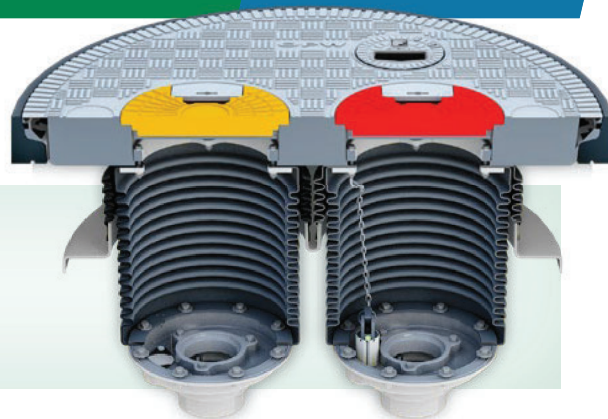

OPW FibreTite Multiport Spill-Containment

OPW "FibreTite" Multiport Spill-Containment Manholes provide spill-containment for underground storage tank (UST) fill pipes and vapor recovery risers.

Multiports are installed over the top of tank sumps to preserve future access to the tank top and to facilitate containment of tank-bung fittings.

OPW "FibreTite" watertight covers are easy to remove. The composite manhole covers are available with center or offset port for access to fill risers.

Materials:

Cover: Fiberglass

Frame: Fiberglass

Skirt: Fiberglass

Features & Benefits:

- ◆ Lightweight - reduce risk of back, foot and hand injuries
- ◆ UV resistant
- ◆ Standard duty (20-ton load rating)
- ◆ No bolts required to seal top cover
- ◆ Anti-slip surface
- ◆ Composite construction; does not corrode
- ◆ Watertight, sealed design
- ◆ Monolithic structure eliminates delaminating
- ◆ Ergonomic, single-person removal and replacement with Fibrelite lifting handle
- ◆ Easy access watertight sump inspection port
- ◆ Replaceable double-wall spill-containment
- ◆ Easy access to overflow-prevention valve

FTSX-XXXX XX - XXXXXX - X (X)

BASE DEPTH
 M - Medium Bury (54" depth)
 D - Deep Bury (64" depth)

BASE DIAMETER
 4237 - 42" Base & 37" Opening
 4837 - 48" Base & 37" Opening

BASE MOUNTING
 CR - Collar Ring
 SB - Solid Bottom
 RF - Reverse Flange