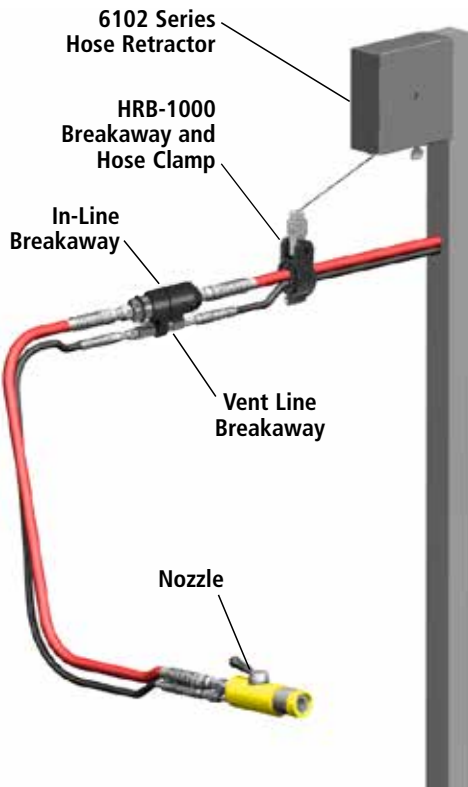

## CNG Hose Retractor

OPW CNG Hose Retractors keep excess hose off the ground and out of the way, prolonging hose life and reducing potential hazards.

## CNG Hose Retractor Sample Configuration

CNG Hose, Nozzle, Breakaways and mounting post are not included.

# NEW

**Hose Retractor  
Heavy-Duty Spring  
Reel Construction**

HRB-1000  
Breakaway

HCA-0X0X  
Hose Clamp

### Features

- ◆ **Easy-to-use** - the spring loaded reel and stretch resistant cable provide smooth and steady tension throughout hose extension and return.
  - ◆ **Compact and versatile design** - that can be easily installed under a fast-fill dispenser canopy or on a time-fill fueling post.
  - ◆ **Innovative Hose Clamp** - multiple designs to fit standard NGV-1 and heavy-duty hose combinations.
  - ◆ **Hose Retractor Breakaway** - seamlessly connects with Hose Clamp to protect Hose Assemblies.
  - ◆ **Robust reel** - designed especially for heavy-duty CNG fueling applications.
  - ◆ **Easy to maintain** - the removable side plate provides full access to the mechanism for easy tension adjustment and unit maintenance.
- \* A convenient safety thumb screw is provided to lock the reel in place during tension adjustment.