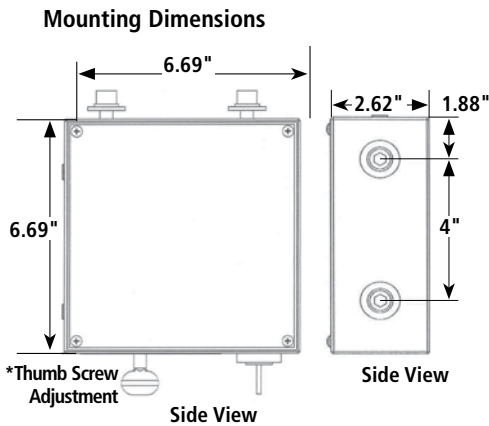

CNG Hose Retractor

OPW CNG Hose Retractors keep excess hose off the ground and out of the way, prolonging hose life and reducing potential hazards.

CNG Hose Retractor Sample Configuration

CNG Hose, Nozzle, Breakaways and mounting post are not included.