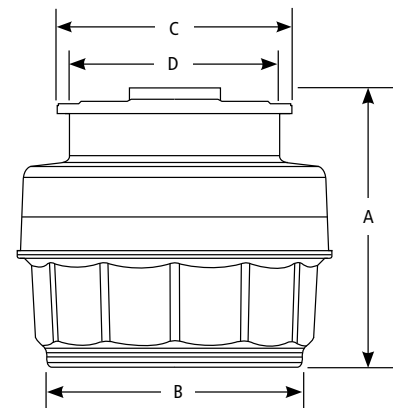

42 = 42" Sump Base Diameter

33 = 33" Sump Lid Diameter (WT-33)

CR = Collar Ring Mount

FTS = FibreTite Tank Sump

1 = One ElectroTite Conduit Box

48 = 48" Sump Base Diameter

37 = 37" Sump Lid Diameter (WT-37)

SB = Solid Bottom

2 = Two ElectroTite Conduit Boxes

Model Number	Sump Base Diameter	Max Sump Height (A)	Minimum Sump Height (B)	Sump Mount Design	Sump Lid Diameter (C)	Minimum Diameter Opening (D)	# of Conduit Boxes
FCSM-1-4233CR	42"	46"	39"	Collar Ring Mount	34.8"	29"	Single
FCSM-1-4233SB	42"	46"	39"	Solid Bottom	34.8"	29"	Single
FCSD-1-4233CR	42"	53"	47"	Collar Ring Mount	34.8"	29"	Single
FCSD-1-4233SB	42"	53"	47"	Solid Bottom	34.8"	29"	Single
FCSM-2-4233CR	42"	46"	39"	Collar Ring Mount	34.8"	29"	Dual
FCSM-2-4233SB	42"	46"	39"	Solid Bottom	34.8"	29"	Dual
FCSD-2-4233CR	42"	53"	47"	Collar Ring Mount	34.8"	29"	Dual
FCSD-2-4233SB	42"	53"	47"	Solid Bottom	34.8"	29"	Dual
FCSM-1-4837CR	48"	46"	39"	Collar Ring Mount	39.5"	34.6"	Single
FCSD-1-4837CR	48"	53"	47"	Collar Ring Mount	39.5"	34.6"	Single
FCSM-2-4837CR	48"	46"	39"	Collar Ring Mount	39.5"	34.6"	Dual
FCSD-2-4837CR	48"	53"	47"	Collar Ring Mount	39.5"	34.6"	Dual