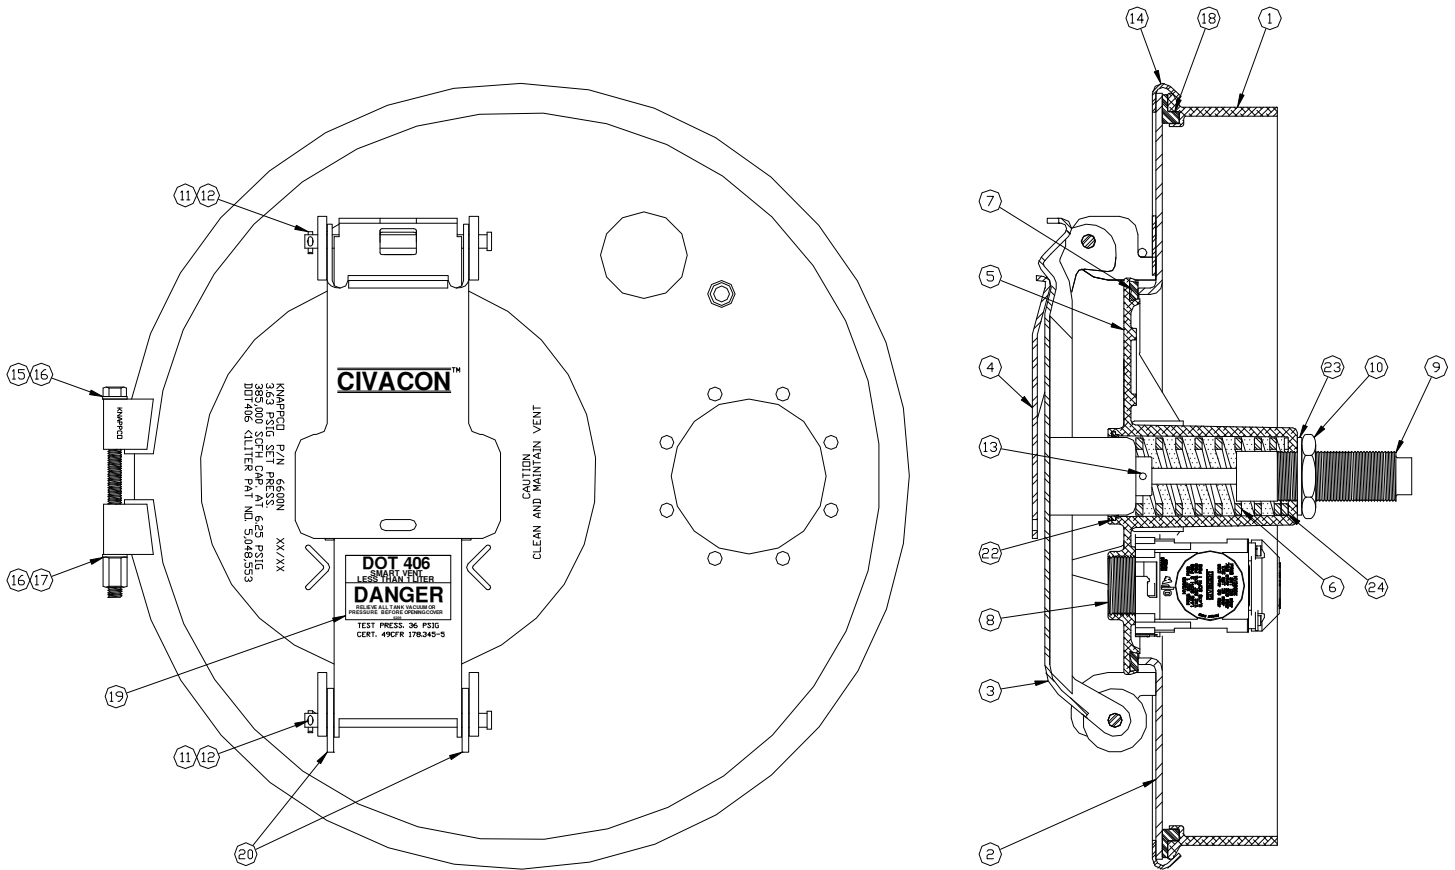

SSWN11120 20" Manhole Assembly

PARTS BREAK DOWN

ITEM	PART NUMBER	DESCRIPTION	QTY.
1	4755	WELD RING	1
2	6049	COVER WELDMENT	1
3	6535 ¹	STRONGBACK	1
4	6121	LATCH	1
5	6533 ¹	FILL COVER	1
6	5895 ¹	SPRING	1
7	12022 ^{1,3}	GASKET	1
8	NV3000 ¹	PRESSURE VACUUM VENT	1
9	9241 ¹	MOTION CONTROL DEVICE	1
10	6374 ¹	LOCK NUT	1
11	5951	CLEVIS PIN	2
12	1045	COTTER PIN	2
13	6534 ¹	DRIVE PIN	1
14	3250	CLAMP RING	1

ITEM	PART NUMBER	DESCRIPTION	QTY.
15	1110	SCREW	1
16	1113	WASHER	2
17	5009	NUT	1
18	4646 ²	GASKET	1
19	6209 ¹	DECAL	1
20	6025	WASHER	2
22	6532 ¹	ROD WIPER	1
23	6375 ¹	SEAL WASHER	1
24	5203 ¹	BUSHING	4

Available without Weld Ring—P/N SSWN101120

REPLACEMENT FILL COVER	
6600N	FILL COVER ASSEMBLY

1—Included in 6600N, 2—Also available in Viton—P/N 4874, 3—Also available in Viton—P/N 6263