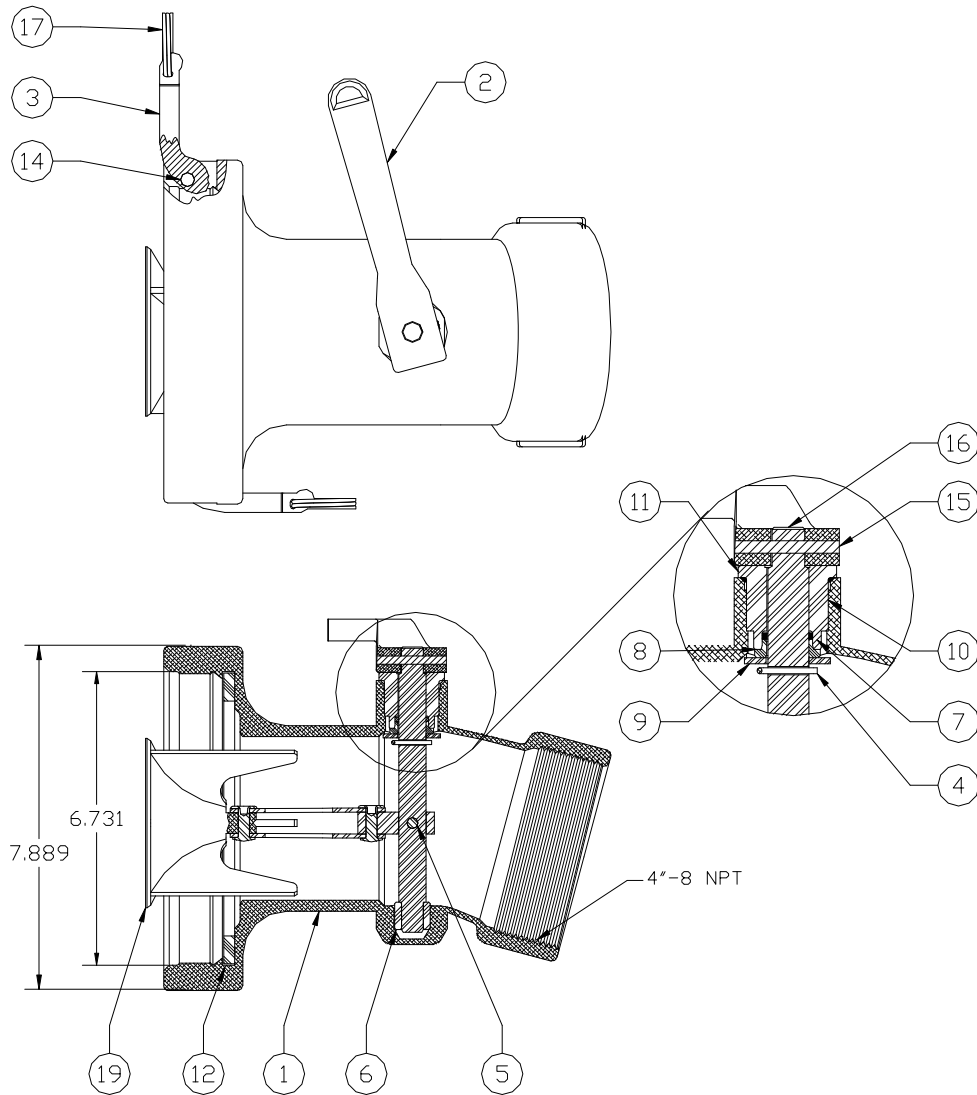

871ED-AL40 4" GRAVITY COUPLER

PARTS BREAK DOWN

ITEM	PART NUMBER	DESCRIPTION	QTY.
1	E00227A	BODY	1
2	C10111DI	LEVER	1
3	D10184M ¹	KAM ARM	2
4	H01186M	COTTER PIN	1
5	H04139M	PIN	1
6	H06111RP	BUSHING	1
7	H06121RP	SHAFT RETAINER	1
8	H06281M	O-RING BUNA	1
9	H06364M	WASHER	1
10	H07724M	STUFFING BOX	1

ITEM	PART NUMBER	DESCRIPTION	QTY.
11	H07725M	O-RING (BUNA)	1
12	H08347M	GASKET (BUNA)	1
13	H08475	POPPET	1
14	H20144M ¹	GROOVE PIN	2
15	H20342M	DRIVE PIN	1
16	H20345RE	SHAFT	1
17	H20550M ¹	FINGER RING	2

REPAIR KITS	
871-ARM KIT	CAM ARM REPAIR KIT

1 - Included in 871-ARM KIT