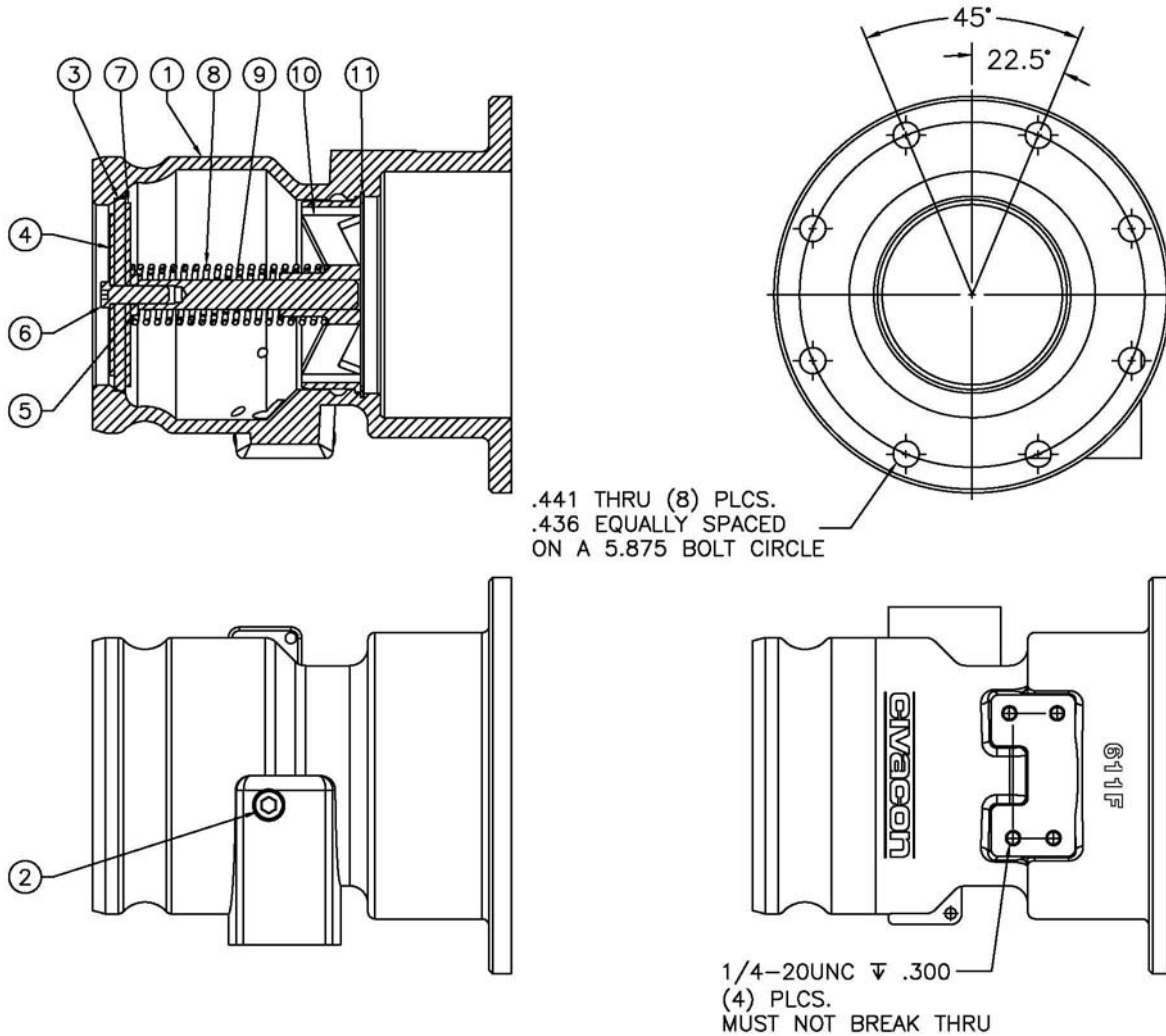

611F Vapor Recovery Adaptor, Flanged

PARTS BREAK DOWN

ITEM	PART NUMBER	DESCRIPTION	QTY.
1	9951	BODY, MACHINED	1
2	10068	PLUG	1
3	H10043M ¹	GASKET	1
4	H20433M ¹	WASHER	1
5	H20235M ¹	SPACER	1
6	H20446M ¹	SCREW	1
7	H20432M ¹	WASHER	1
8	H08989M	SPRING	1

1—Included in H20695, 2—Included in 891BRK

ITEM	PART NUMBER	DESCRIPTION	QTY.
9	H20389RE ¹	STEM	1
10	C02642M	BRIDGE GUIDE	1
11	H08607M	RETAINING RING	1

610F ALSO AVAILABLE WITHOUT POPPET

REPAIR KITS	
H20695	POPPET ASSEMBLY
891BRK	SIGHT GLASS REPAIR KIT