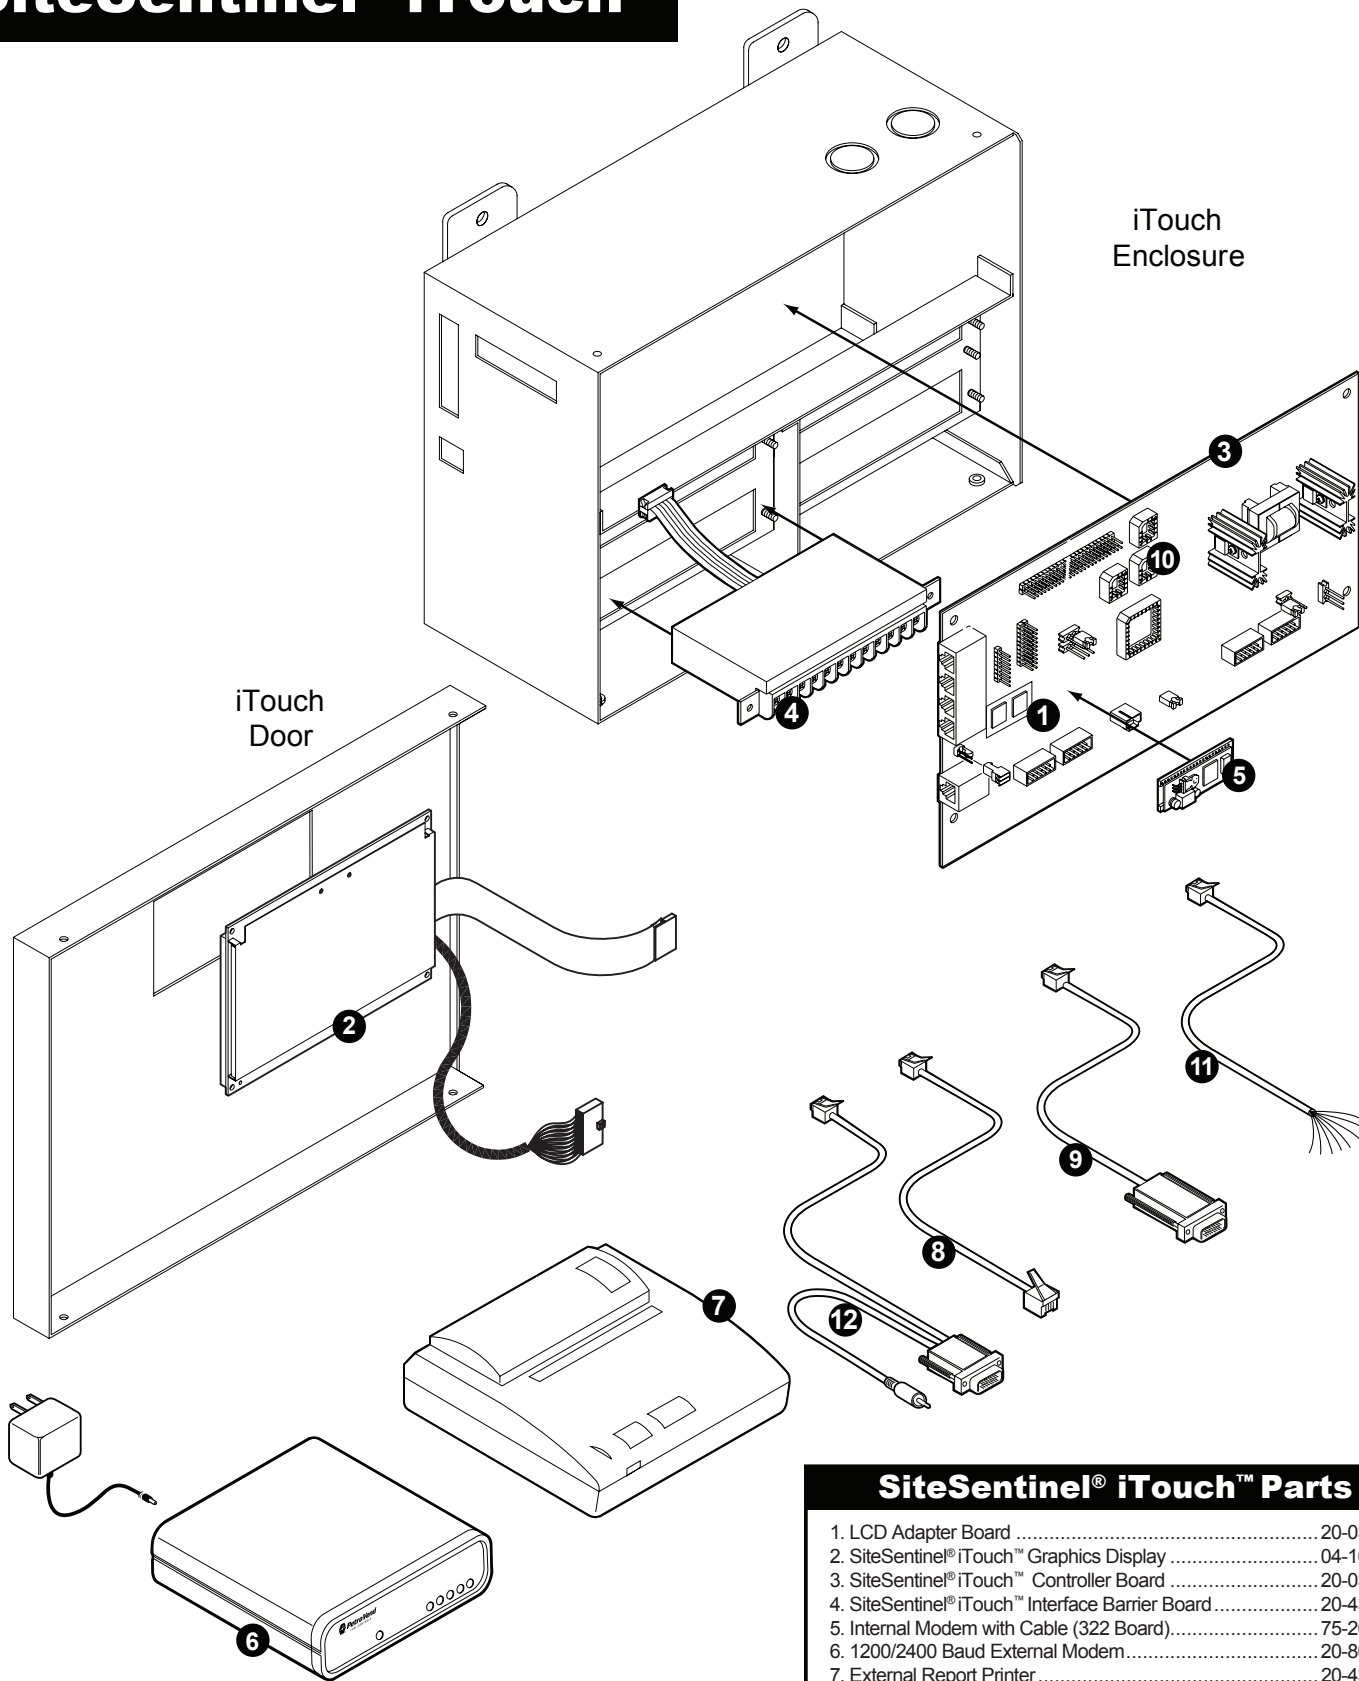

# SiteSentinel® iTouch™

SiteSentinel® iTouch™ Parts		
1. LCD Adapter Board .....		20-0367
2. SiteSentinel® iTouch™ Graphics Display .....		04-1055
3. SiteSentinel® iTouch™ Controller Board .....		20-0322
4. SiteSentinel® iTouch™ Interface Barrier Board.....		20-4343
5. Internal Modem with Cable (322 Board).....		75-2042
6. 1200/2400 Baud External Modem.....		20-8048
7. External Report Printer.....		20-4324
8. RJ11 to RJ11 STR 7 Ft. ....		12-3017
9. SiteConnect Cable.....		20-1520-05
10. Serial Number Options Chip (320 & 322 Board) .....		20-4250
11. POS Cable.....		20-1586
12. SiteSentinel® iTouch™ Printer Cable .....		20-1573