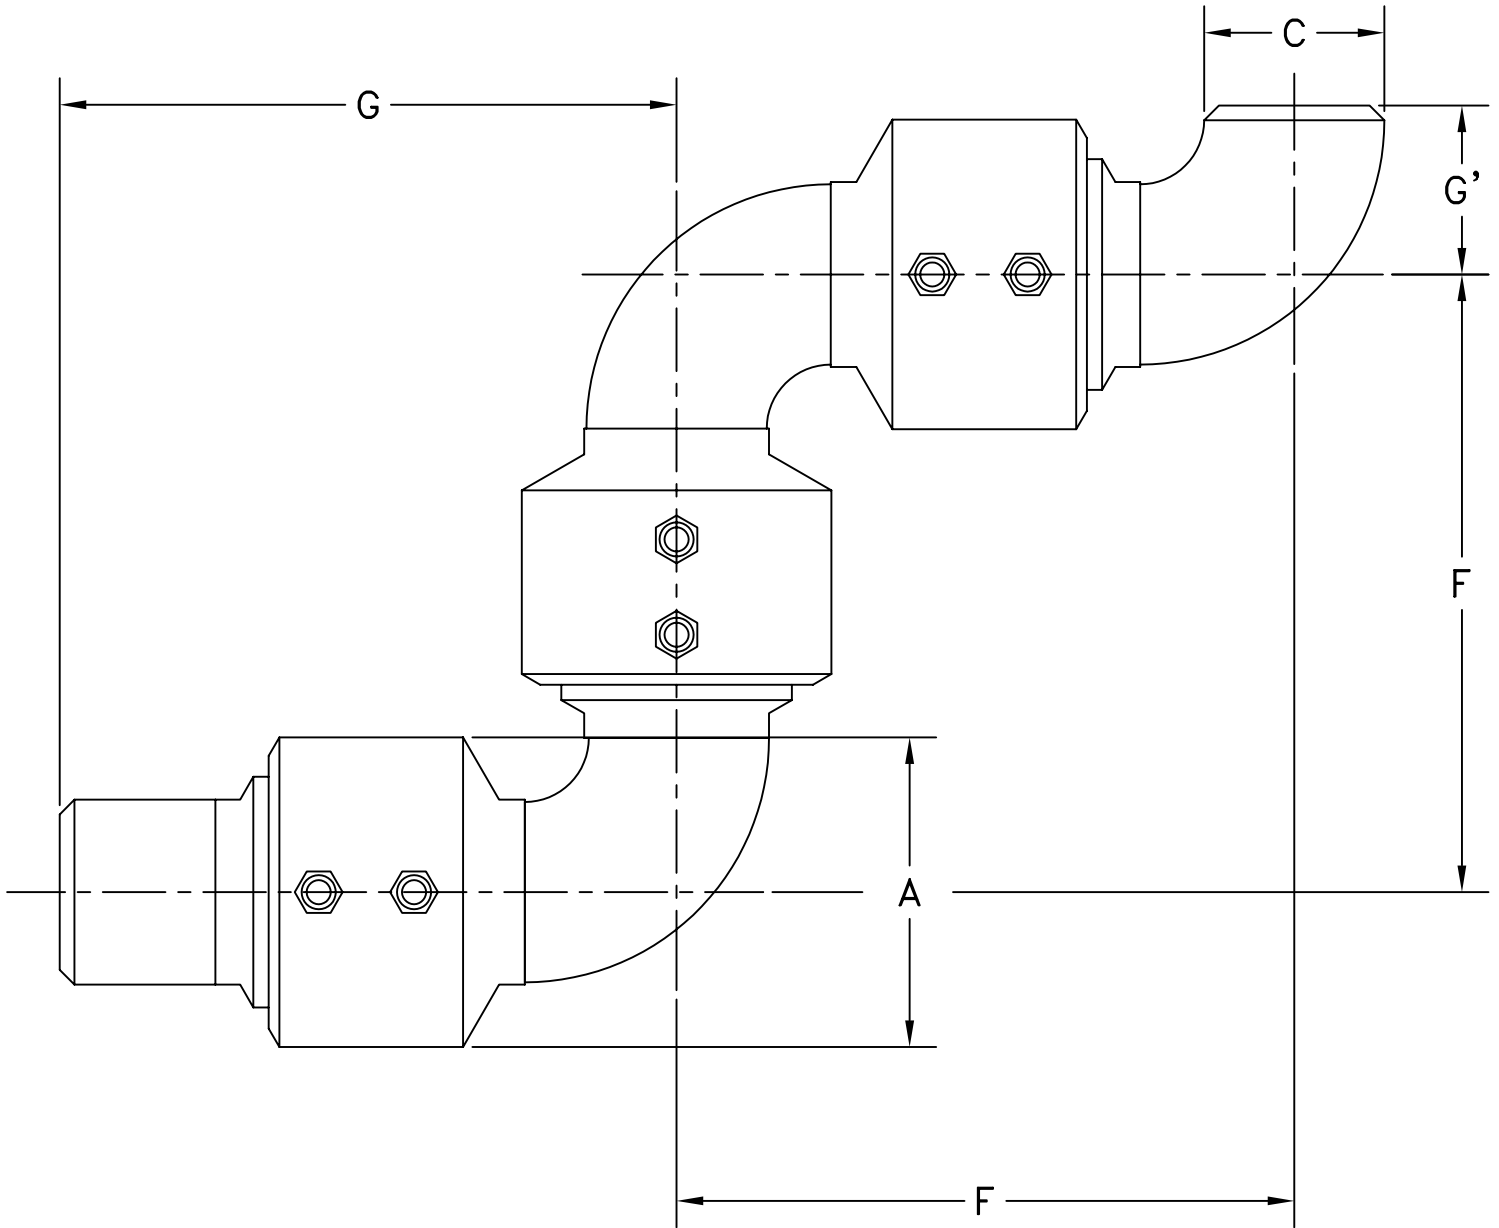

STYLE 80W SWIVEL JOINT—FABRICATED

SIZE	2"	3"	4"	6"	8"	10"	12"
A	4-3/32"	5-1/8"	6-7/32"	9"	11-7/8"	13-9/16"	16"
C	2-3/8"	3-1/2"	4-1/2"	5-5/8"	8-5/8"	10-3/4"	12-3/4"
F	8-1/8"	10-3/4"	12-3/4"	24-7/16"	31-15/16"	40-5/8"	47"
G	10-1/8"	11-3/4"	12-3/4"	19-7/16"	23-15/16"	29-5/8"	33"
G'	2"	3"	4"	9"	12"	15"	18"