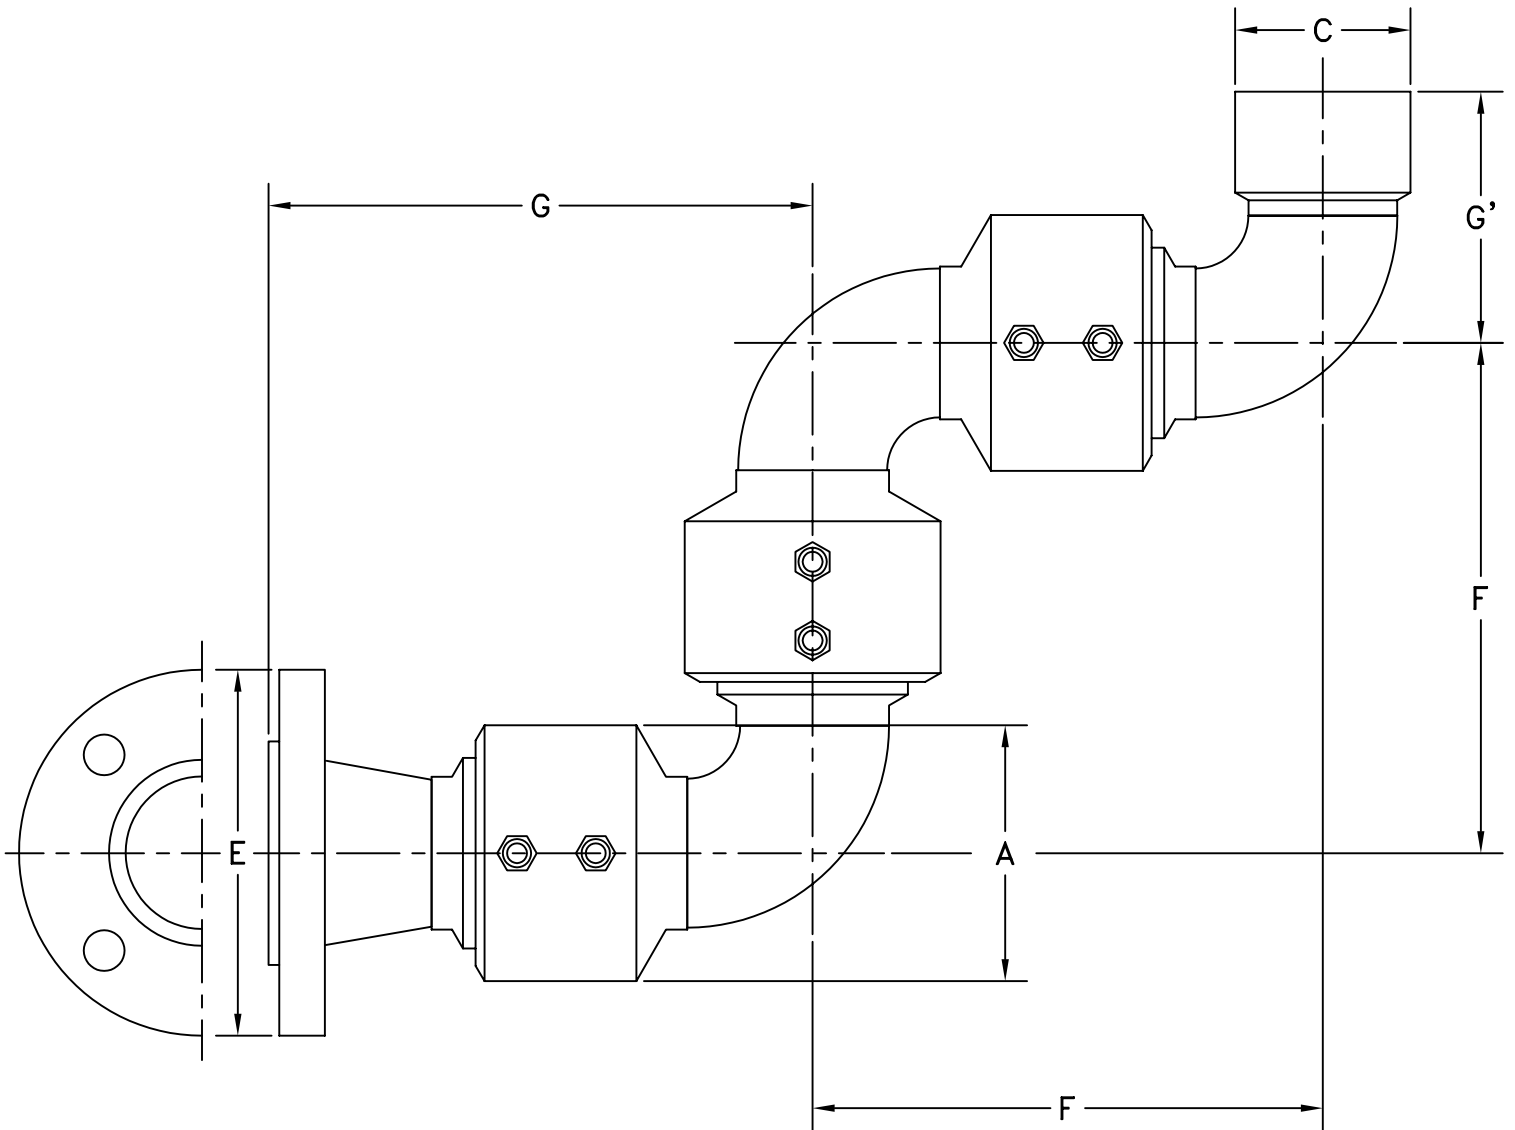

STYLE 80FO SWIVEL JOINT—FABRICATED

SIZE	2"	3"	4"
A	4-3/32"	5-1/8"	6-7/32"
C	2-7/8"	4"	5-1/8"
E	6"	7-1/2"	9"
F	8-1/8"	10-3/4"	12-3/4"
G	8-5/8"	10-1/2"	11-3/4"
G'	4-1/16"	5-1/16"	6-5/16"
∅ BOLT CIRCLE	4-3/4"	6"	7-1/2"
NO. BOLTS - ∅	(4) 5/8"	(4) 5/8"	(8) 5/8"