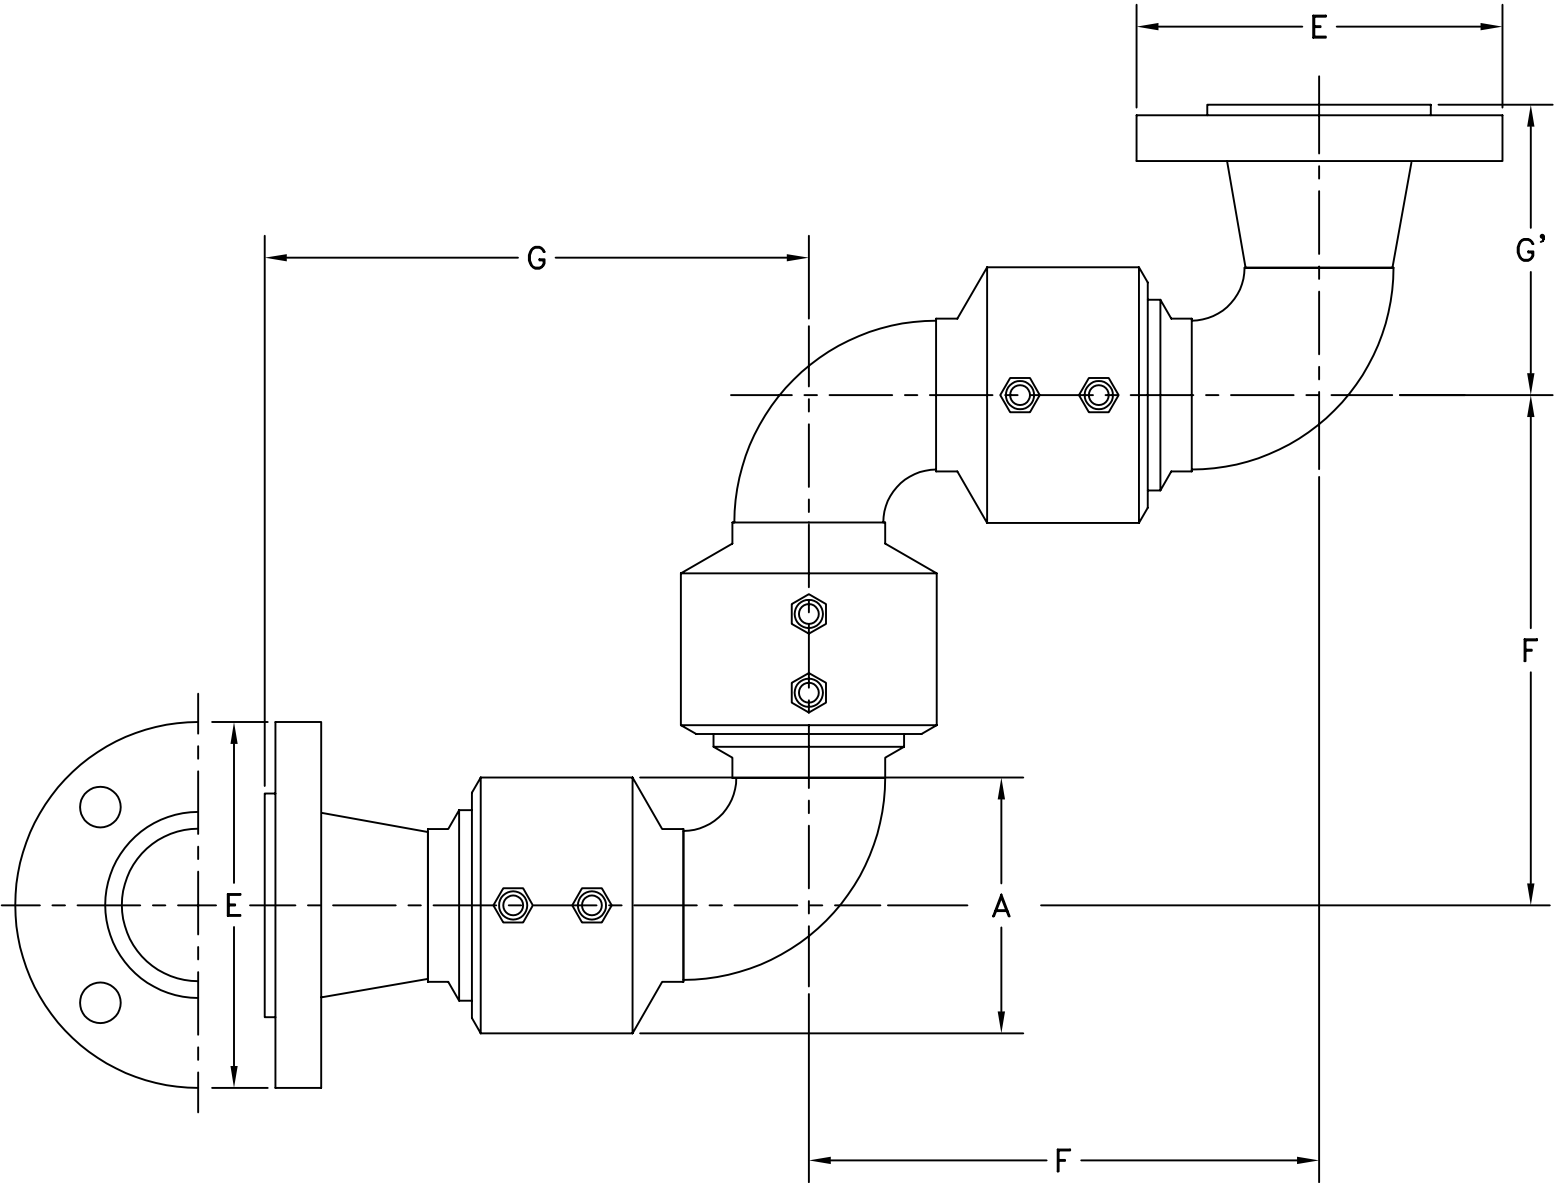

STYLE 80F SWIVEL JOINT—FABRICATED

SIZE	2"	3"	4"	6"	8"	10"	12"
A	4-3/32"	5-1/8"	6-7/32"	9"	11-7/8"	13-9/16"	16"
E	6"	7-1/2"	9"	11"	13-1/2"	16"	19"
F	8-1/8"	10-3/4"	12-3/4"	24-7/16"	31-15/16"	40-5/8"	47"
G	8-5/8"	10-1/2"	11-3/4"	18-7/8"	23-15/16"	29-9/16"	33-7/16"
G'	4-9/16"	5-13/16"	7-1/16"	12-9/16"	16-1/16"	19-1/16"	22-9/16"
∅ BOLT CIRCLE	4-3/4"	6"	7-1/2"	9-1/2"	11-3/4"	14-1/4"	17"
NO. BOLTS - ∅	(4) 5/8"	(4) 5/8"	(8) 5/8"	(8) 3/4"	(8) 3/4"	(12) 7/8"	(12) 7/8"