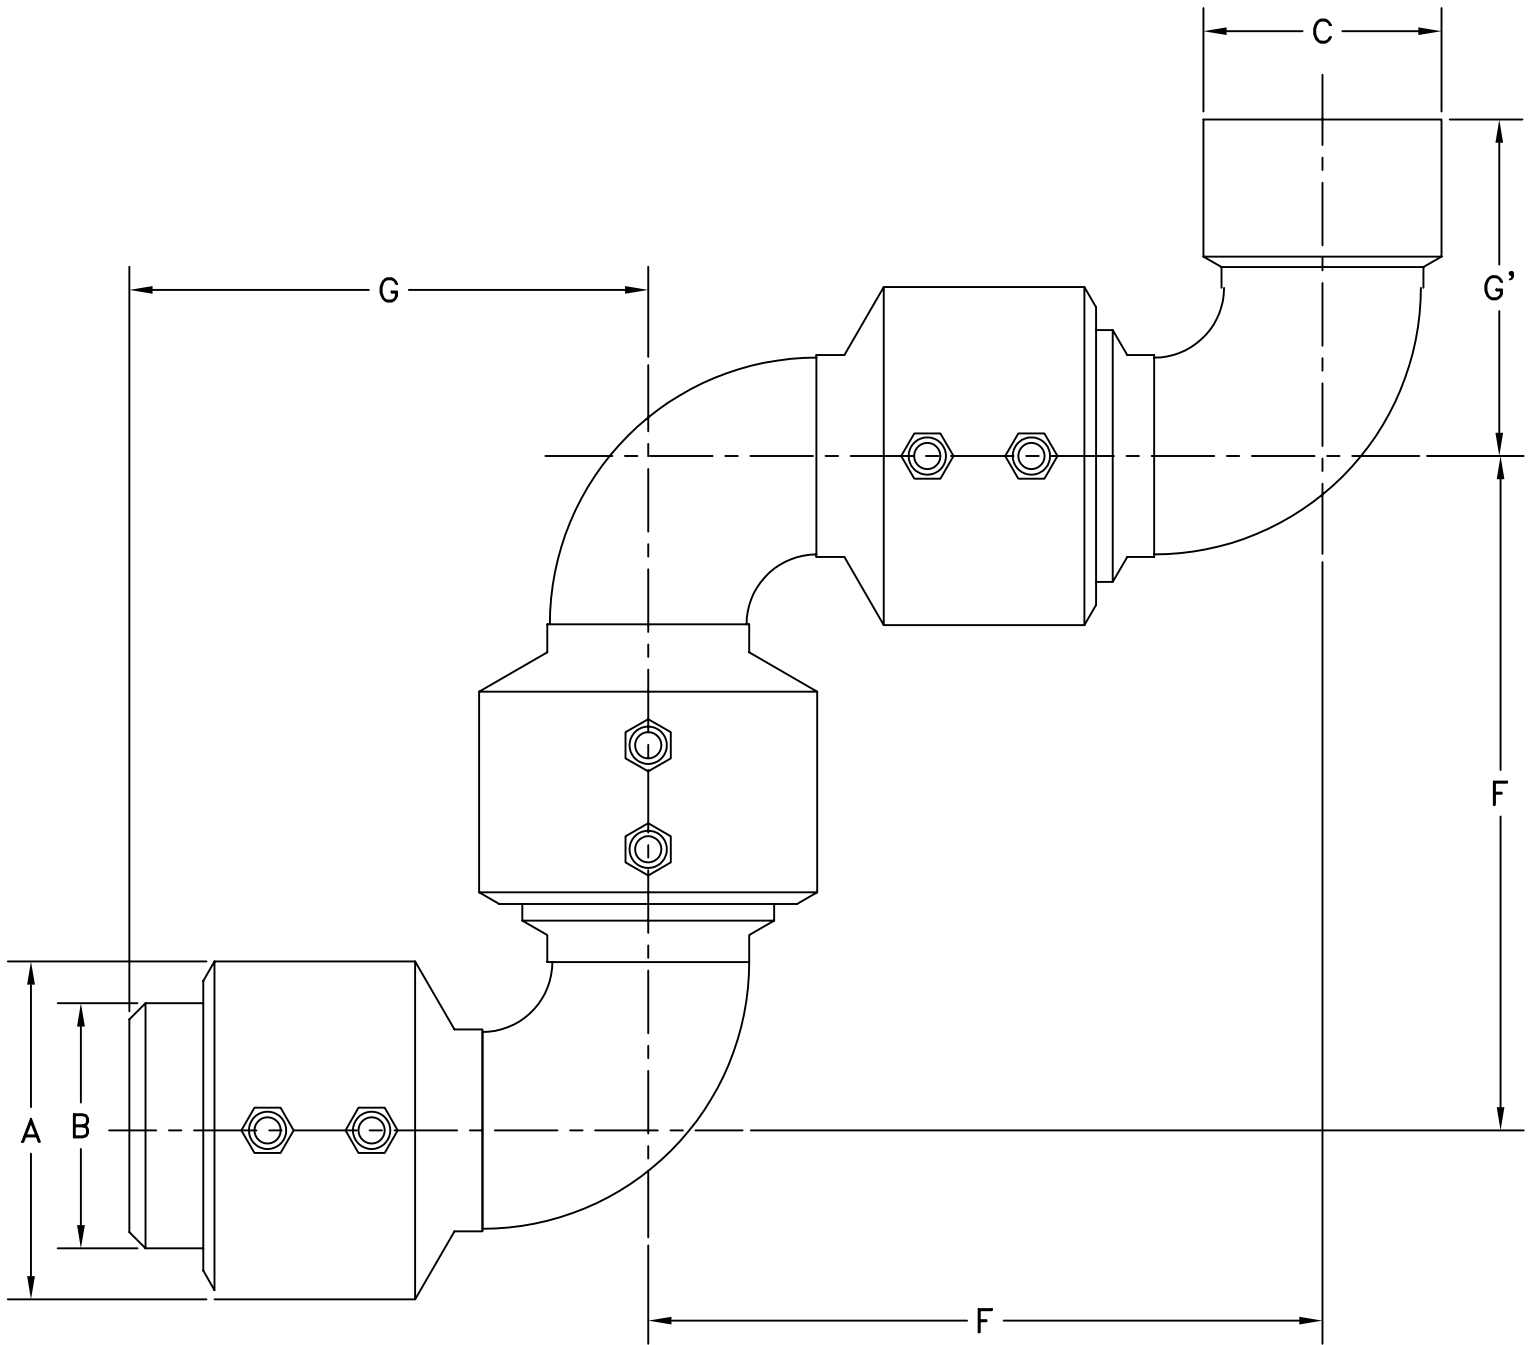

STYLE 80 SWIVEL JOINT—FABRICATED

SIZE	2"	3"	4"
A	4-3/32"	5-1/8"	6-7/32"
B	3-1/8"	4-1/4"	5-5/16"
C	2-7/8"	4"	5-1/8"
F	8-1/8"	10-3/4"	12-3/4"
G	6-7/16"	8-1/8"	9-7/16"
G'	4-1/16"	5-1/16"	6-5/16"