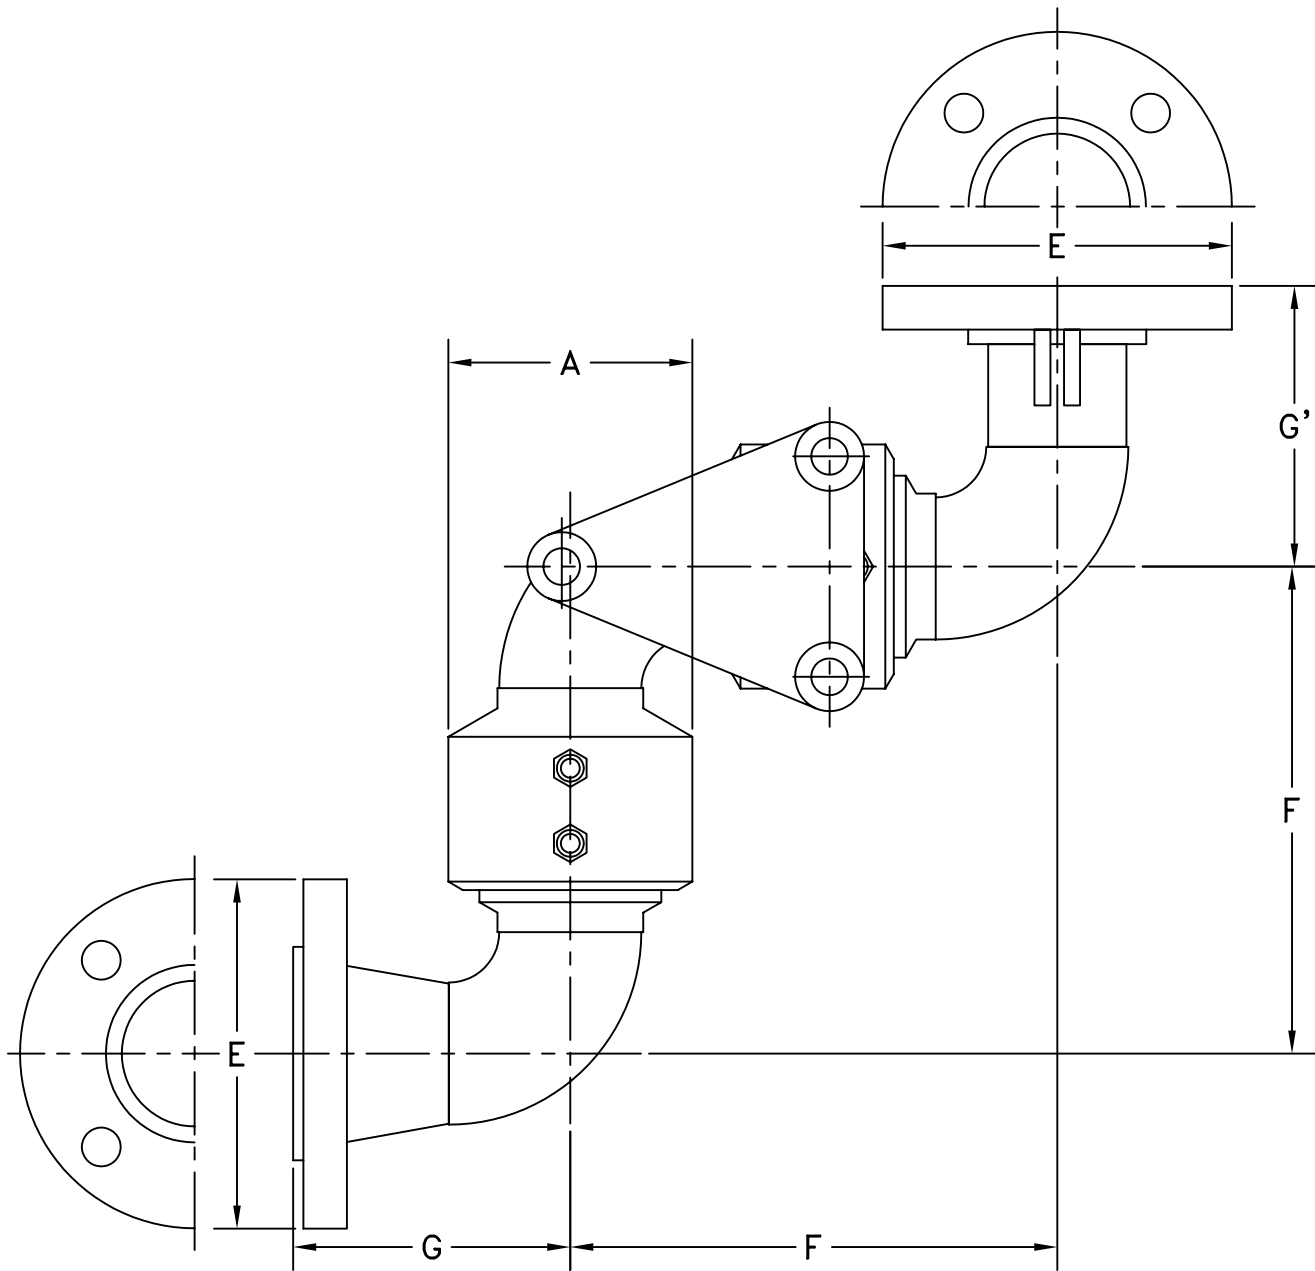

STYLE 78FSB SWIVEL JOINT-FABRICATED

SIZE	2"	3"	4"
A	4-3/32"	5-1/8"	6-7/32"
E	6"	7-1/2"	9"
F	8-1/8"	10-3/4"	12-3/4"
G	7-1/16"	7-1/16"	7-1/16"
G'	9-5/16"	9-3/16"	8-7/8"
ANSI $\phi$ BOLT CIRCLE	7-1/2"	7-1/2"	7-1/2"
ANSI NO. BOLTS - $\phi$	(8) 5/8"	(8) 5/8"	(8) 5/8"