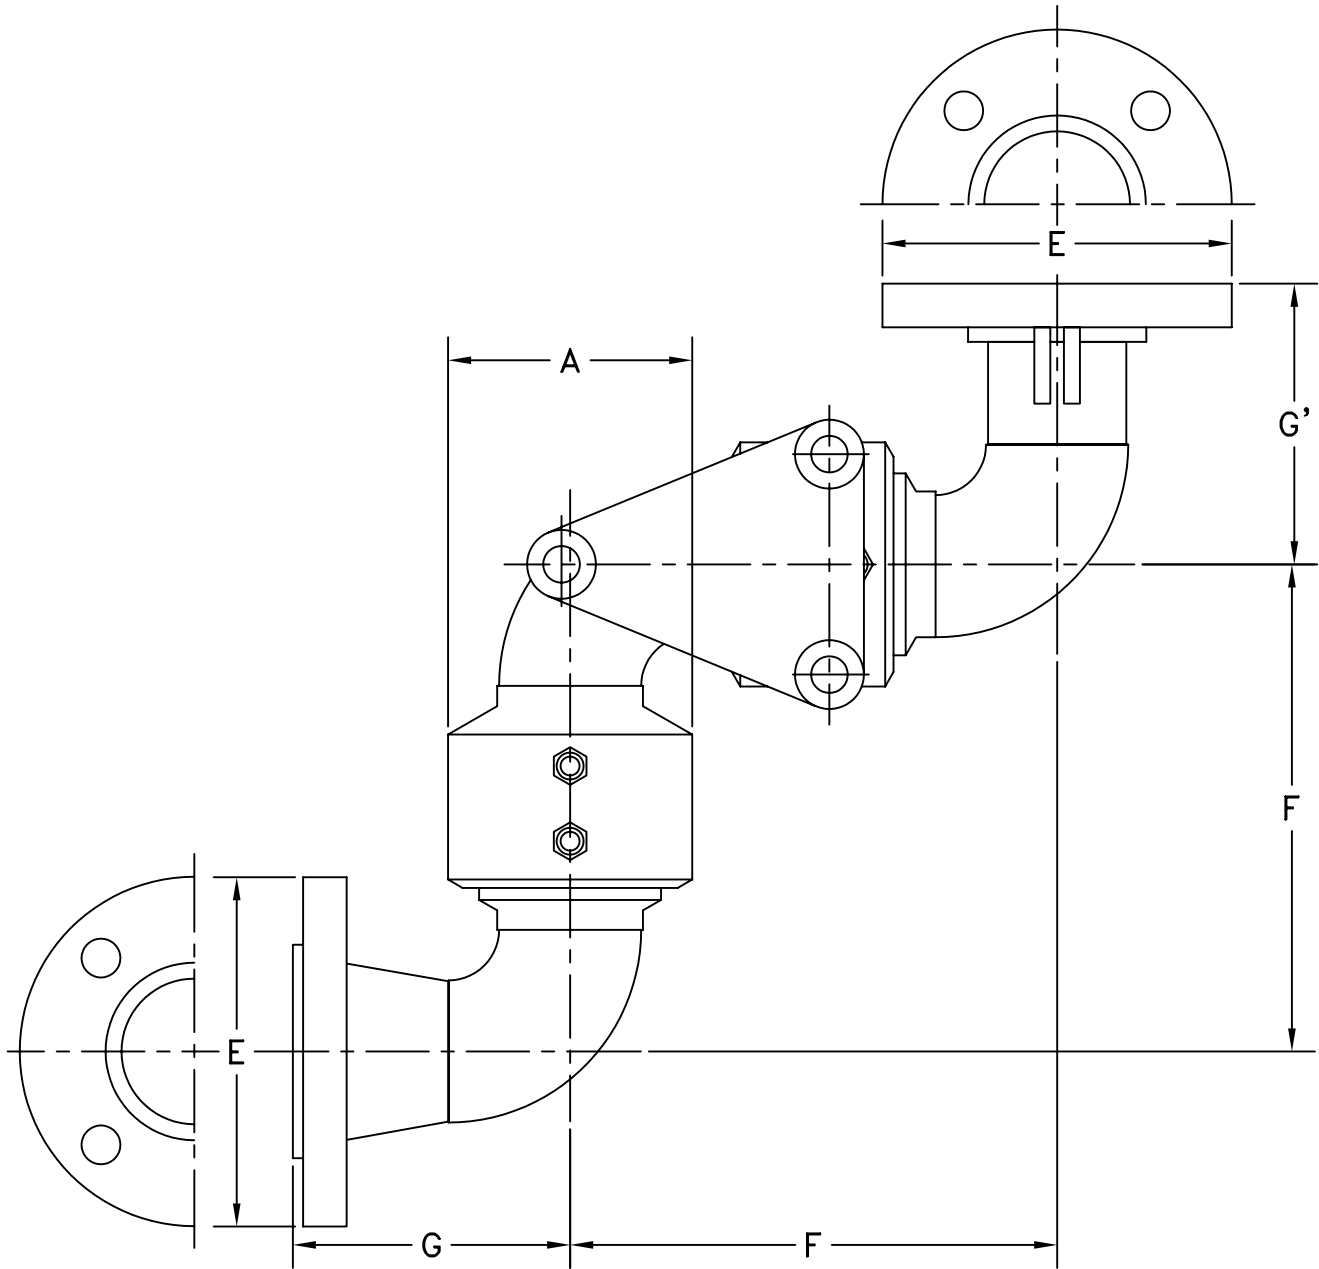

STYLE 78FS SWIVEL JOINT—FABRICATED

| | |
|-------------------------|----------|
| SIZE | 4" |
| A | 6-7/32" |
| E | 9" |
| F | 12-3/4" |
| G | 7-1/16" |
| G' | 8-7/8" |
| ANSI ϕ BOLT CIRCLE | 7-1/2" |
| ANSI NO. BOLTS - ϕ | (8) 5/8" |