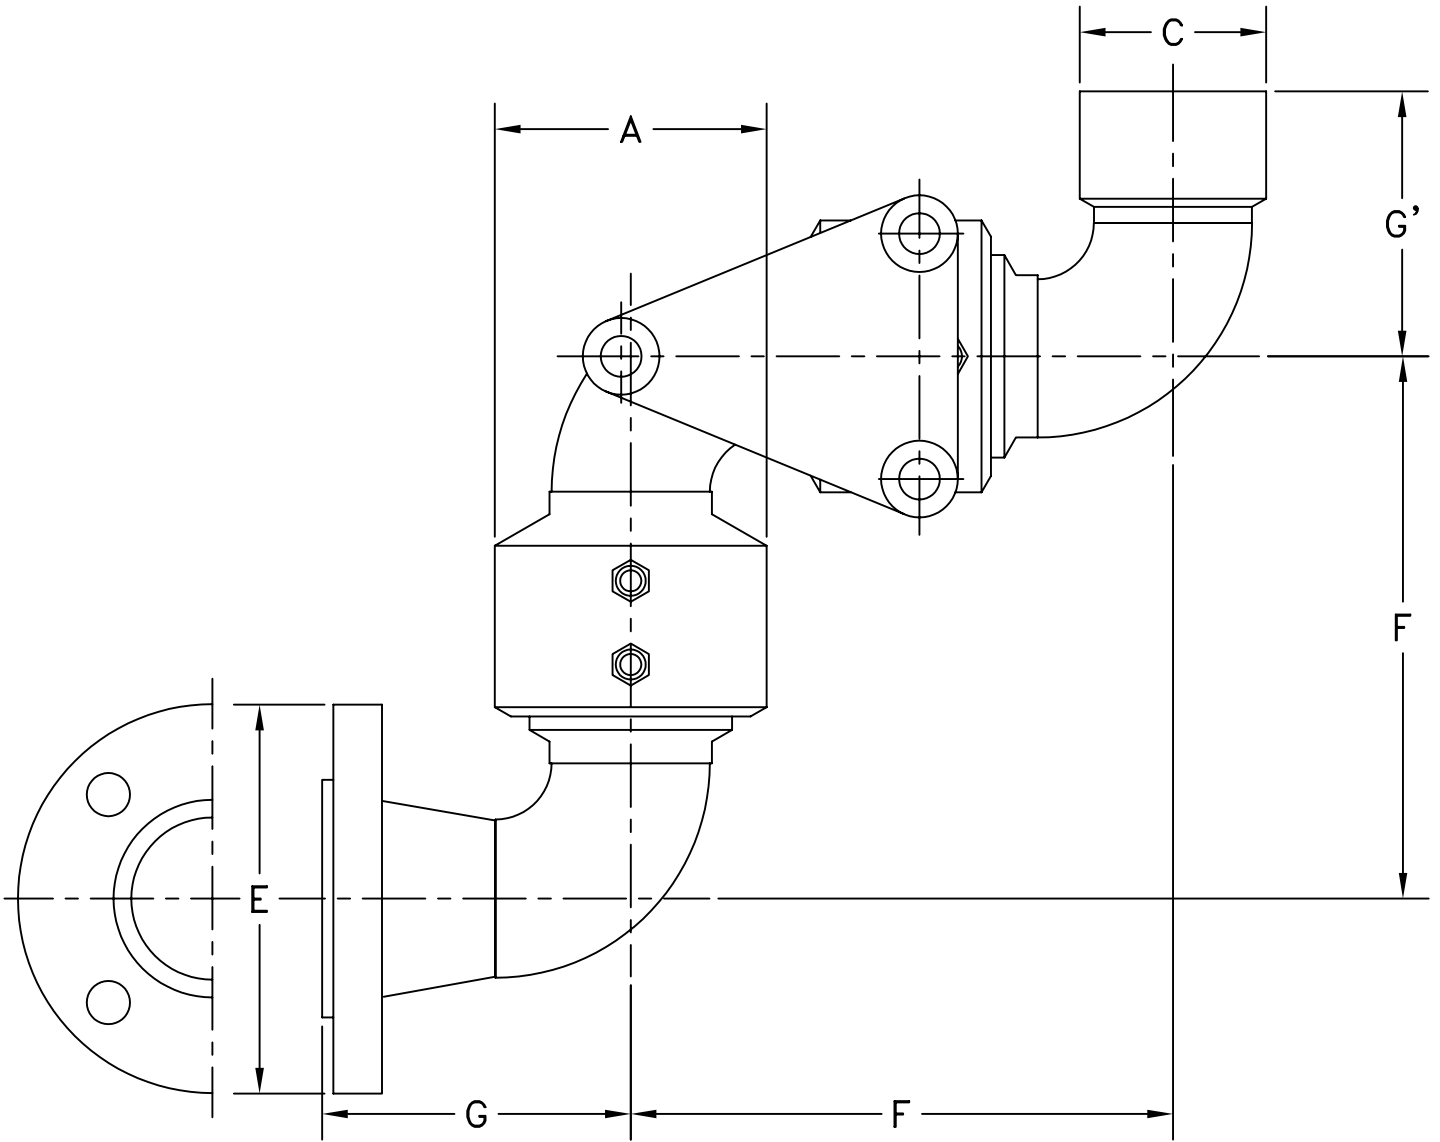

STYLE 78FO SWIVEL JOINT-FABRICATED

SIZE	2"	3"	4"
A	4-3/32"	5-1/8"	6-7/32"
C	2-7/8"	5-1/8"	6-7/32"
E	6"	7-1/2"	9"
F	8-1/8"	10-3/4"	12-3/4"
G	4-9/16"	5-13/16"	7-1/16"
G'	4-1/16"	5-1/16"	6-5/16"
ANSI $\phi$ BOLT CIRCLE	4-3/4"	6"	7-1/2"
ANSI NO. BOLTS - $\phi$	(4) 5/8"	(4) 5/8"	(8) 5/8"