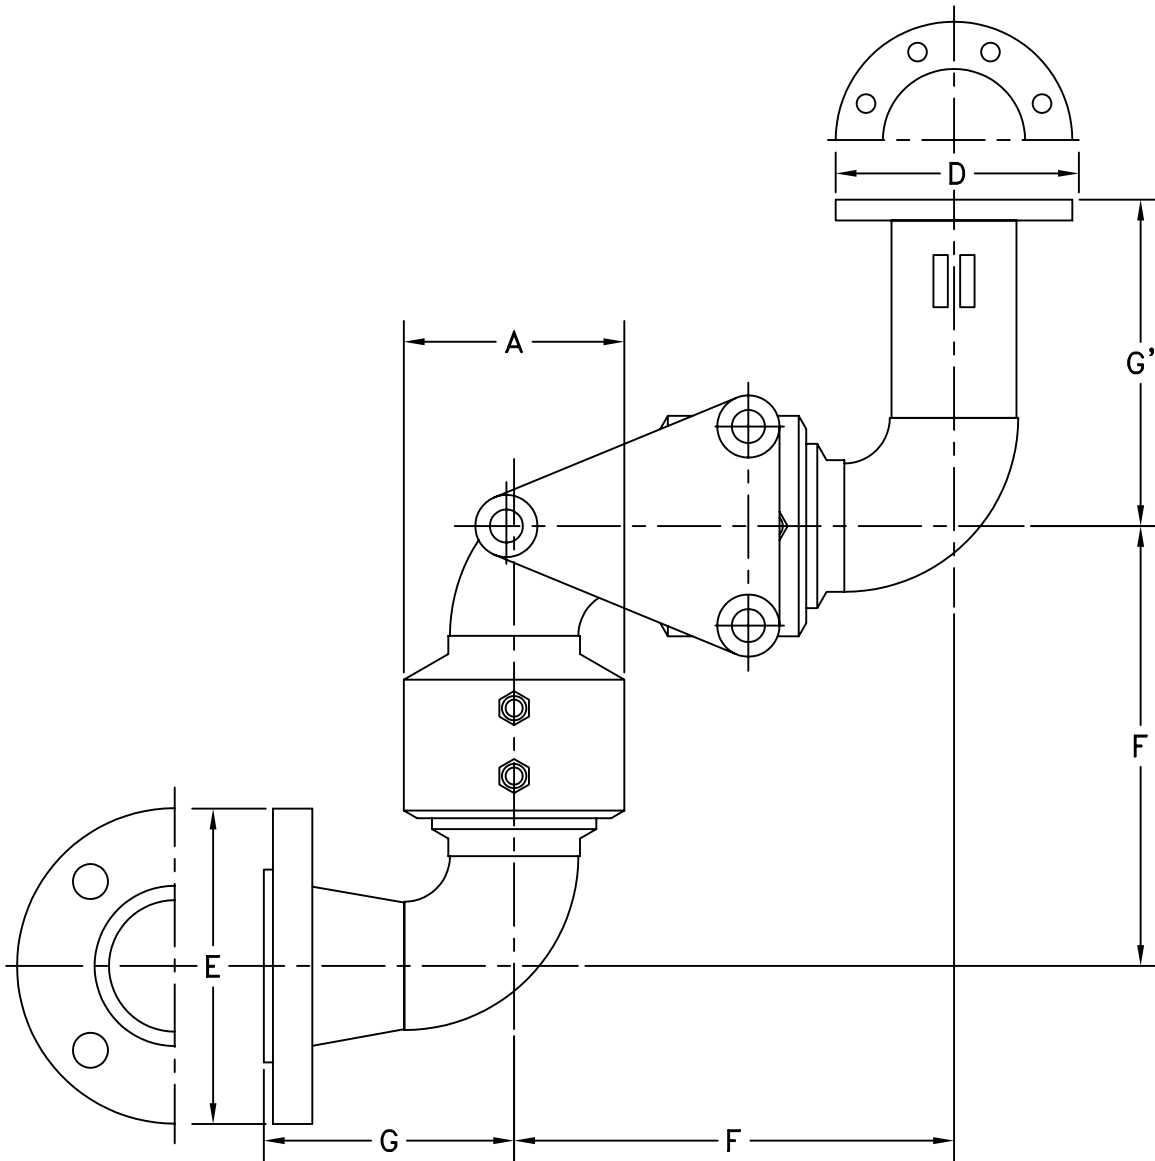

STYLE 78FFT SWIVEL JOINT—FABRICATED

SIZE	3"	4"
A	4-3/32"	5-1/8"
D	4-5/8"	6-5/8"
E	6"	7-1/2"
F	10-3/4"	12-3/4"
G	4-9/16"	5-13/16"
G'	4-9/16"	5-13/16"
ANSI \varnothing BOLT CIRCLE	6"	7-1/2"
ANSI NO. BOLTS - \varnothing	(4) 5/8"	(8) 5/8"
TTMA \varnothing BOLT CIRCLE	4-7/8"	5-7/8"
TTMA NO. BOLTS - \varnothing	(8) 7/16"	(8) 7/16"