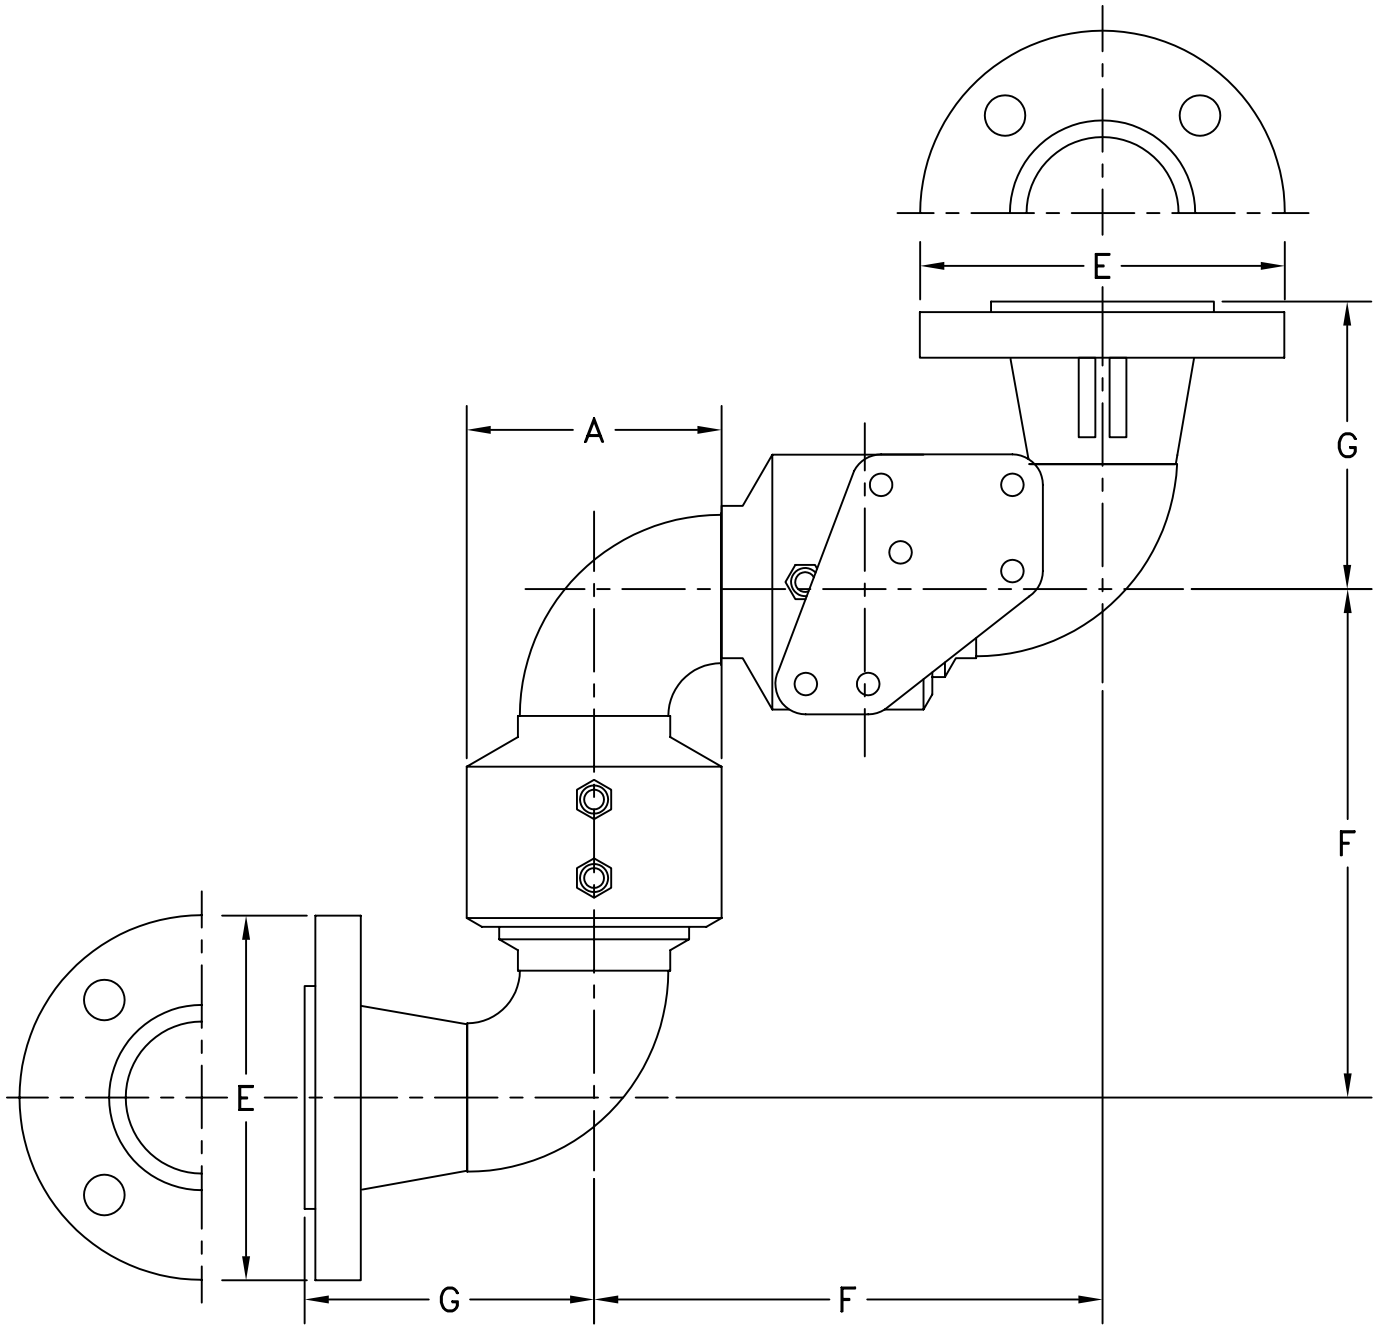

STYLE 78F SWIVEL JOINT—FABRICATED

SIZE	6"
A	9"
E	11"
F	18-7/16"
G	9-9/16"
ANSI $\varnothing$ BOLT CIRCLE	9-1/2"
ANSI NO. BOLTS - $\varnothing$	(8) 3/4"