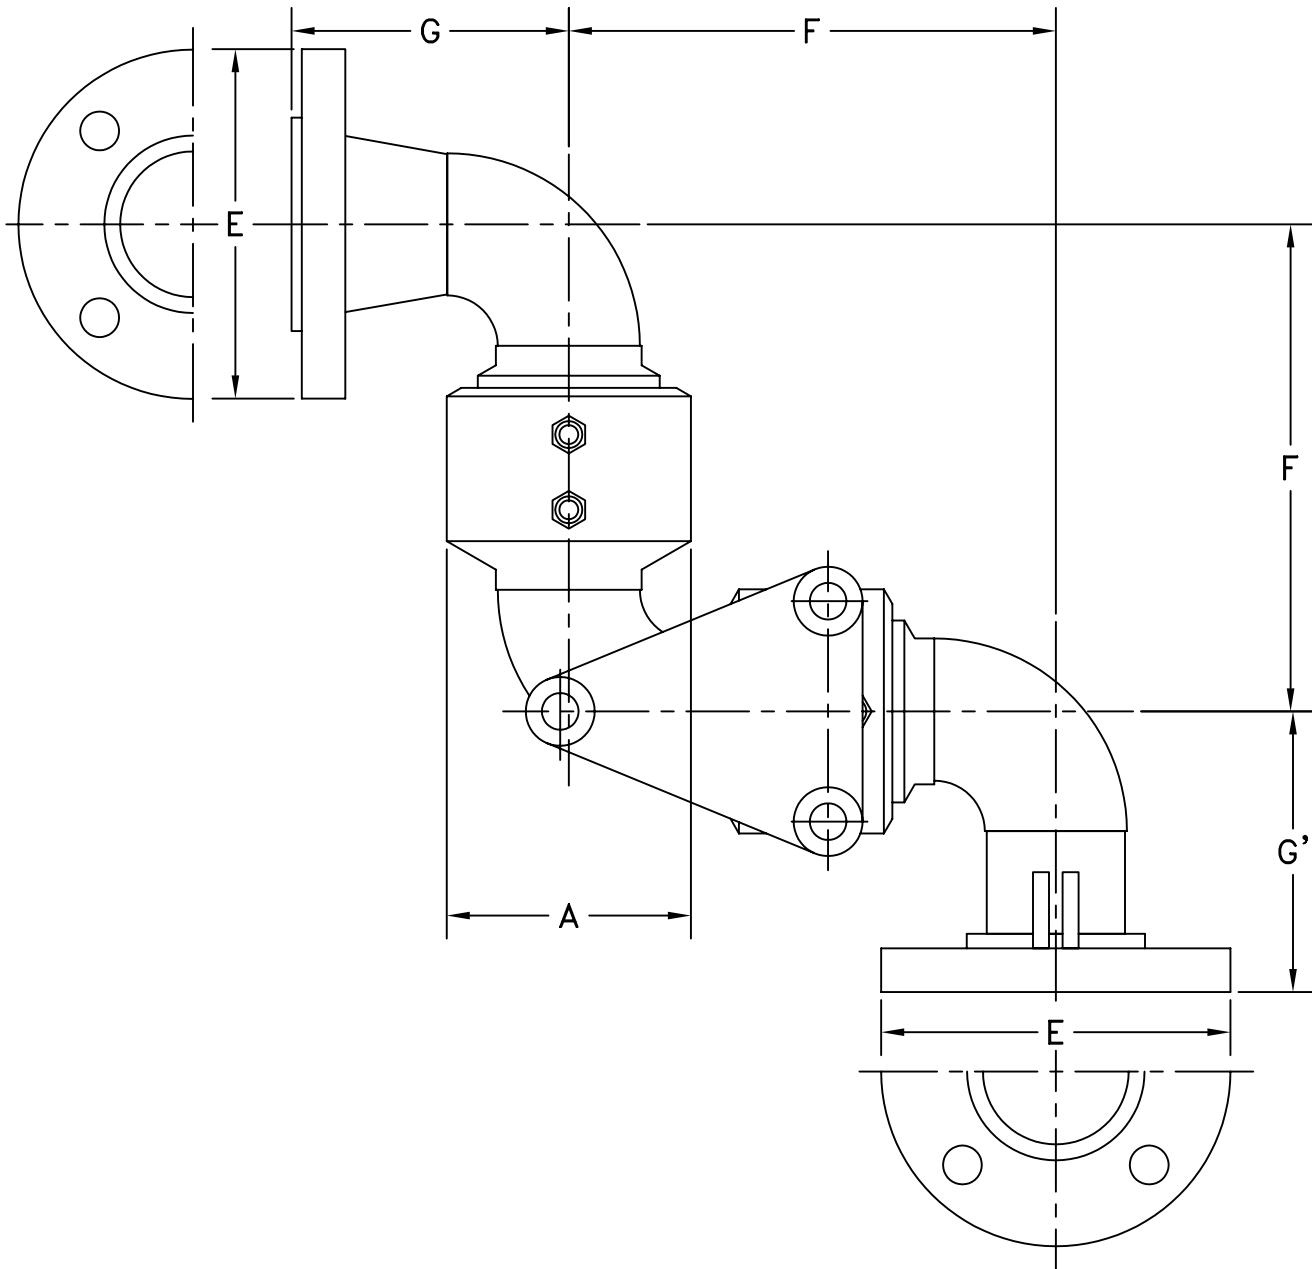

STYLE 76FS SWIVEL JOINT—FABRICATED

SIZE	4"
A	6-7/32"
E	9"
F	12-3/4"
G	7-1/16"
G'	8-7/8"
ANSI \varnothing BOLT CIRCLE	7-1/2"
ANSI NO. BOLTS - \varnothing	(8) 5/8"