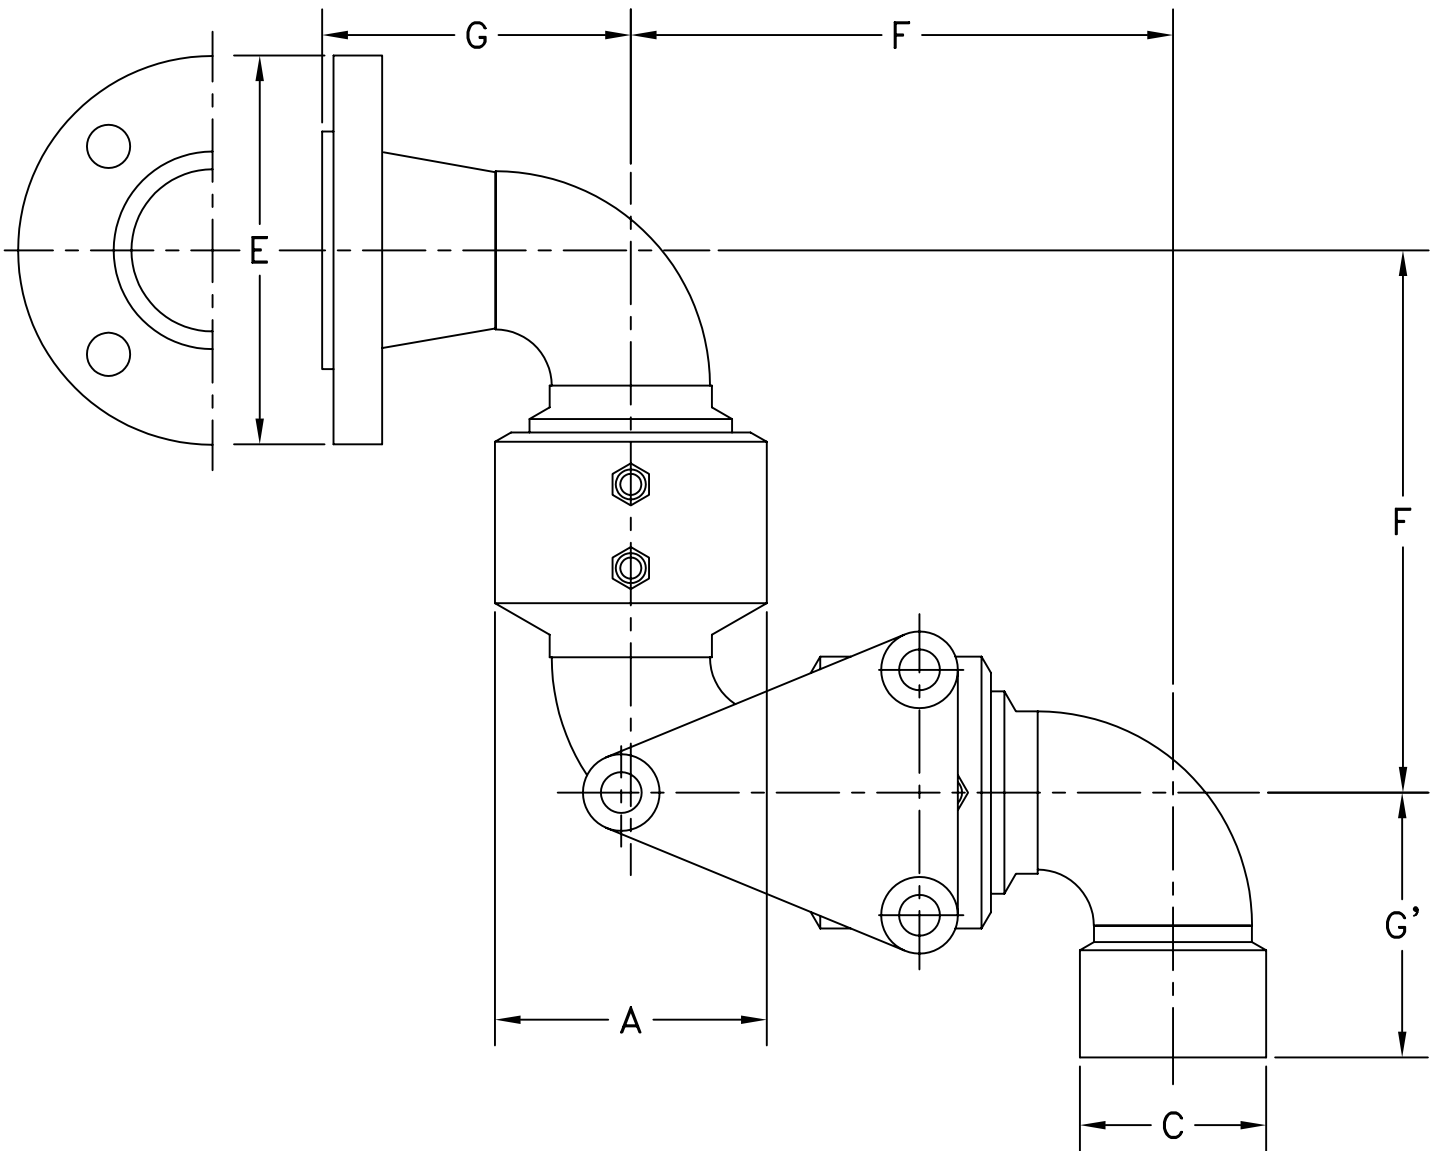

STYLE 76FO SWIVEL JOINT—FABRICATED

SIZE	2"	3"	4"
A	4-3/32"	5-1/8"	6-7/32"
C	2-7/8"	5-1/8"	6-7/32"
E	6"	7-1/2"	9"
F	8-1/8"	10-3/4"	12-3/4"
G	4-9/16"	5-13/16"	7-1/16"
G'	4-1/16"	5-1/16"	6-5/16"
ANSI \varnothing BOLT CIRCLE	4-3/4"	6"	7-1/2"
ANSI NO. BOLTS - \varnothing	(4) 5/8"	(4) 5/8"	(8) 5/8"