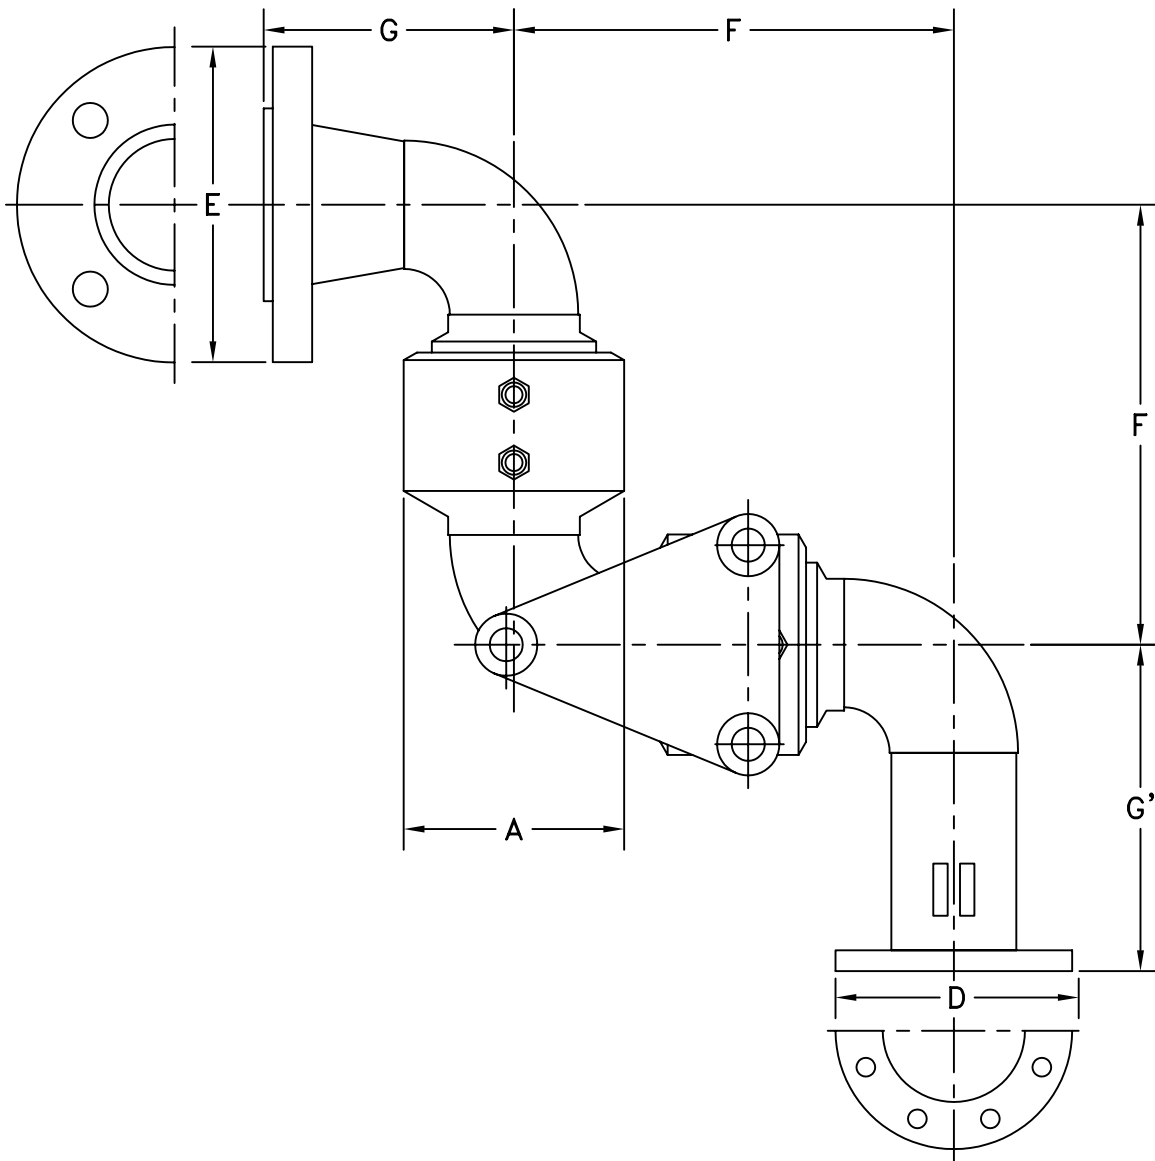

STYLE 76FFT SWIVEL JOINT—FABRICATED

SIZE	3"	4"
A	4-3/32"	5-1/8"
D	4-5/8"	6-5/8"
E	6"	7-1/2"
F	10-3/4"	12-3/4"
G	5-13/16"	7-1/16"
G'	9-1/4"	9-1/4"
ANSI \varnothing BOLT CIRCLE	6"	7-1/2"
ANSI NO. BOLTS - \varnothing	(4) 5/8"	(8) 5/8"
TTMA \varnothing BOLT CIRCLE	4-7/8"	5-7/8"
TTMA NO. BOLTS - \varnothing	(8) 7/16"	(8) 7/16"