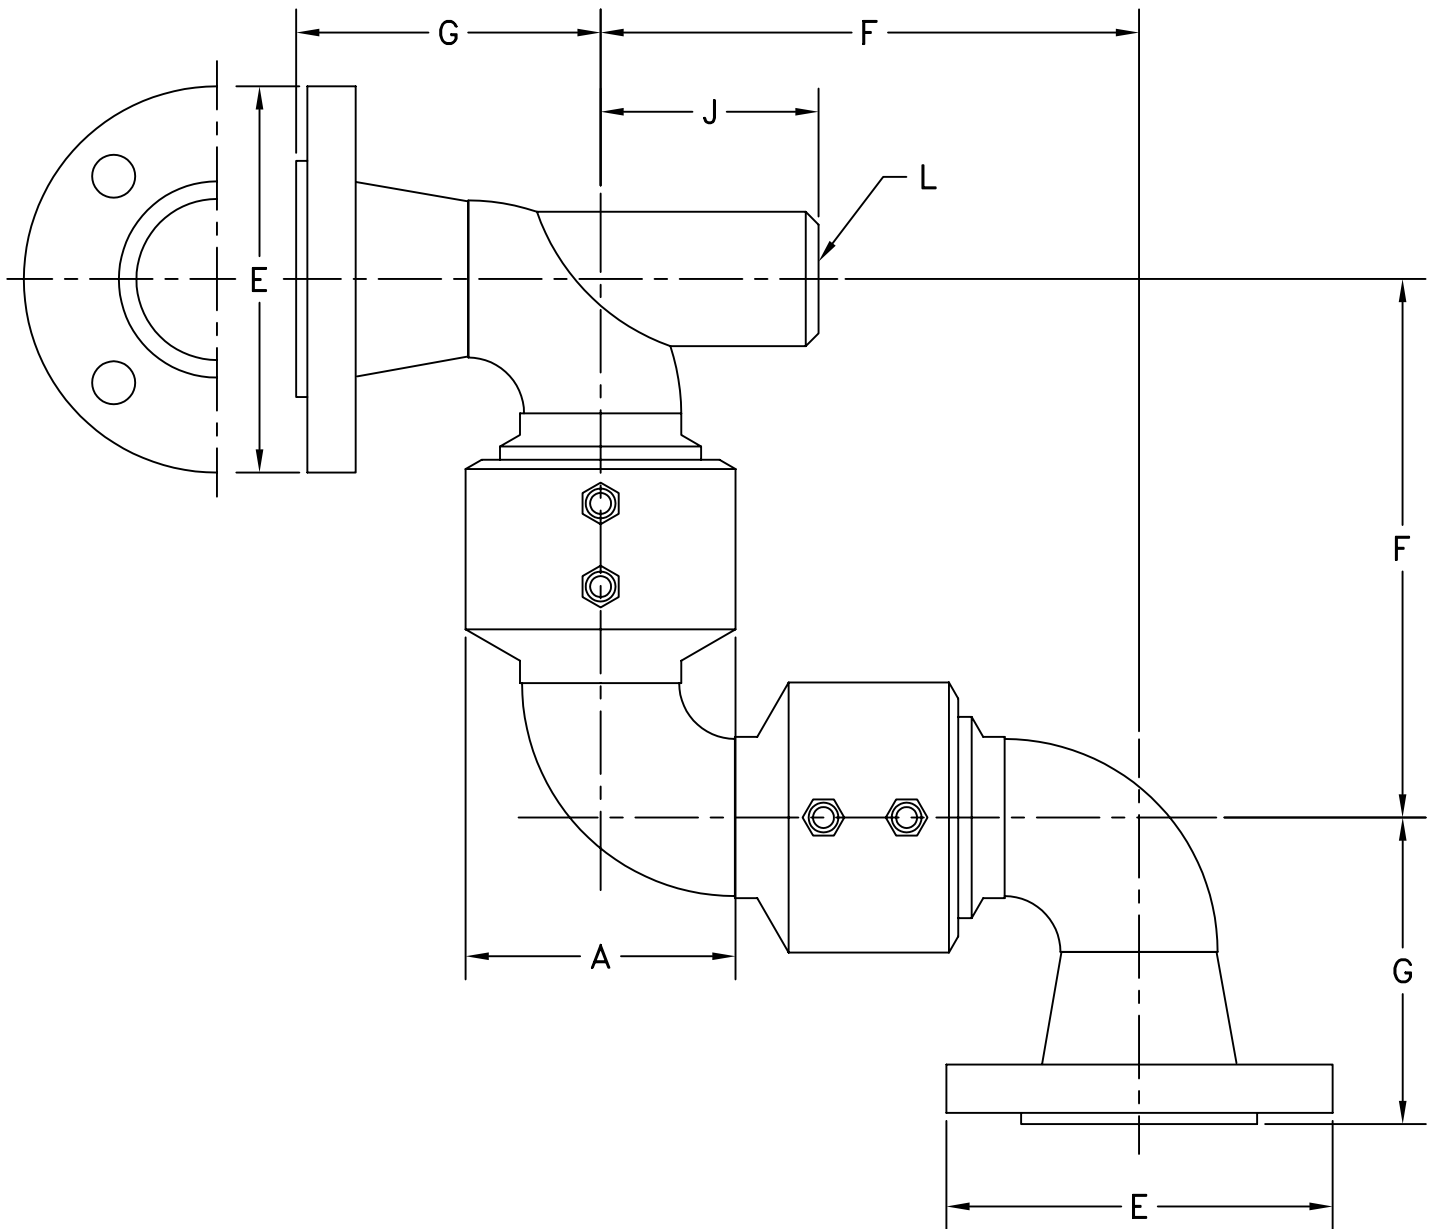

STYLE 75F SWIVEL JOINT—FABRICATED

SIZE	2"	3"	4"
A	4-3/32"	5-1/8"	6-7/32"
E	6"	7-1/2"	9"
F	8-1/8"	10-3/4"	12-3/4"
G	4-9/16"	5-13/16"	7-1/16"
J	2-9/16"	2-15/16"	3-1/2"
L	1-1/4"	1-1/2"	2"
∅ BOLT CIRCLE	4-3/4"	6"	7-1/2"
NO. BOLTS - ∅	(4) 5/8"	(4) 5/8"	(8) 5/8"