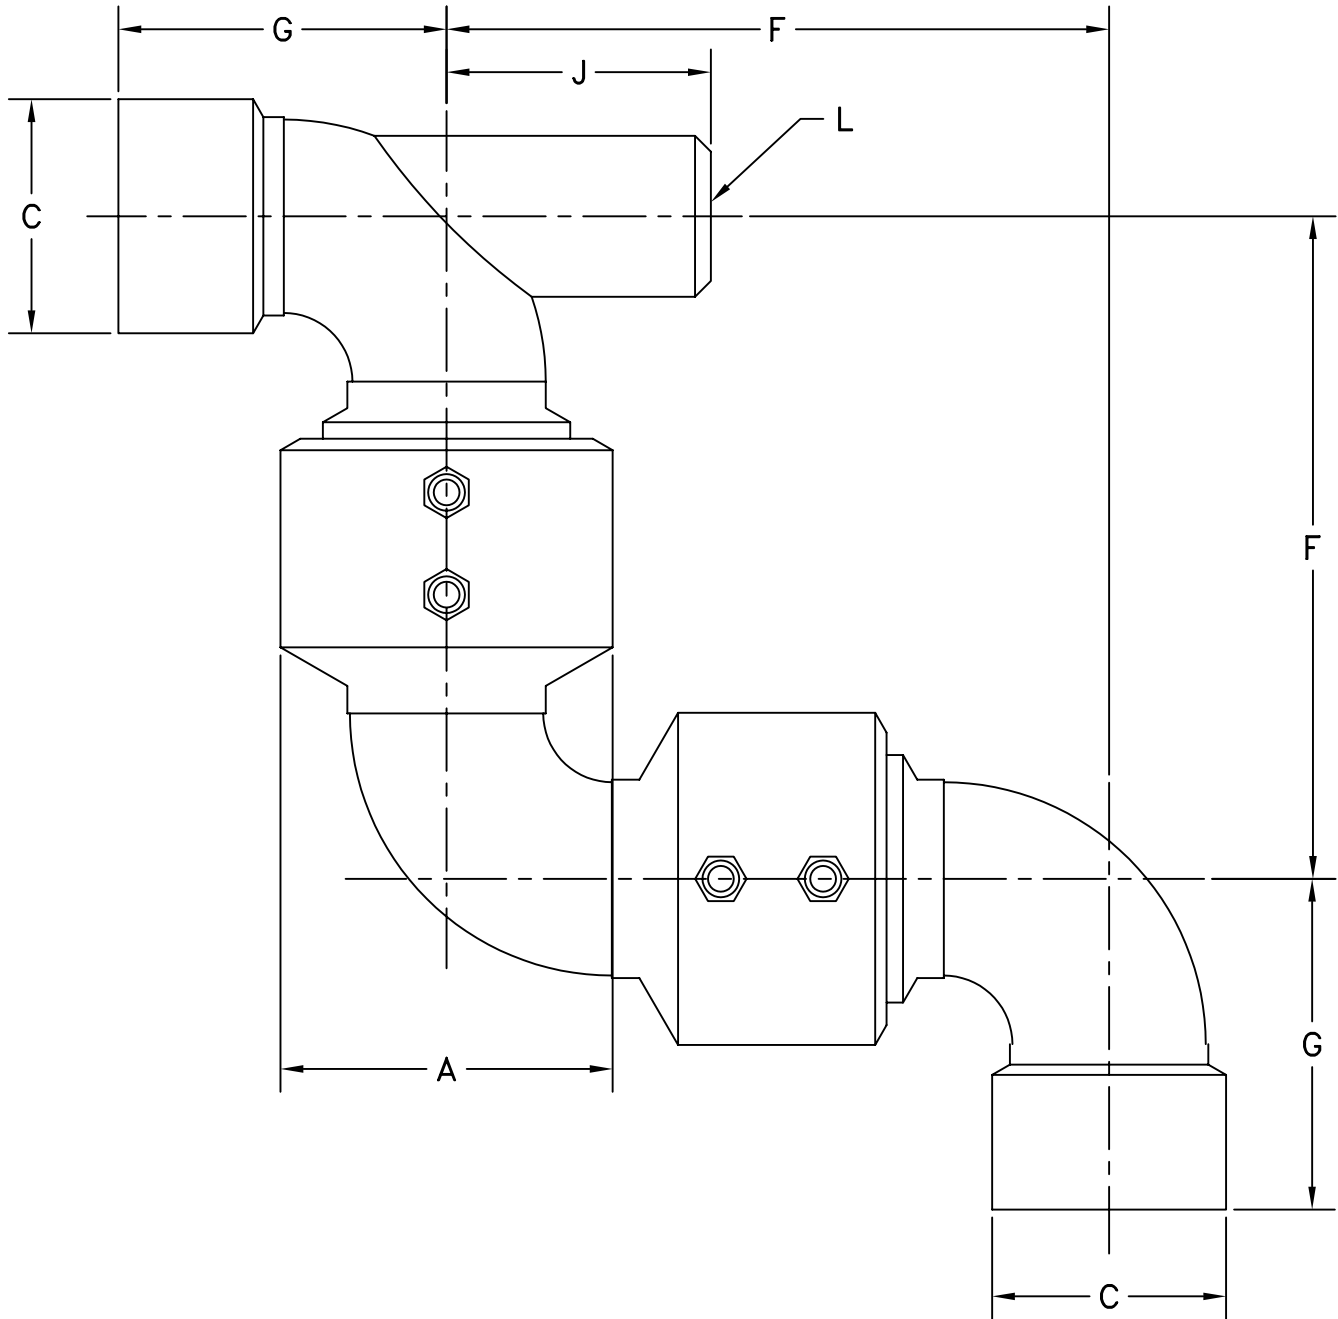

STYLE 75 SWIVEL JOINT-FABRICATED

SIZE	2"	3"	4"
A	4-3/32"	5-1/8"	6-7/32"
C	2-7/8"	4"	5-1/8"
F	8-1/8"	10-3/4"	12-3/4"
G	4-1/16"	5-1/16"	6-5/16"
J	2-9/16"	2-15/16"	3-1/2"
L	1-1/4"	1-1/2"	2"