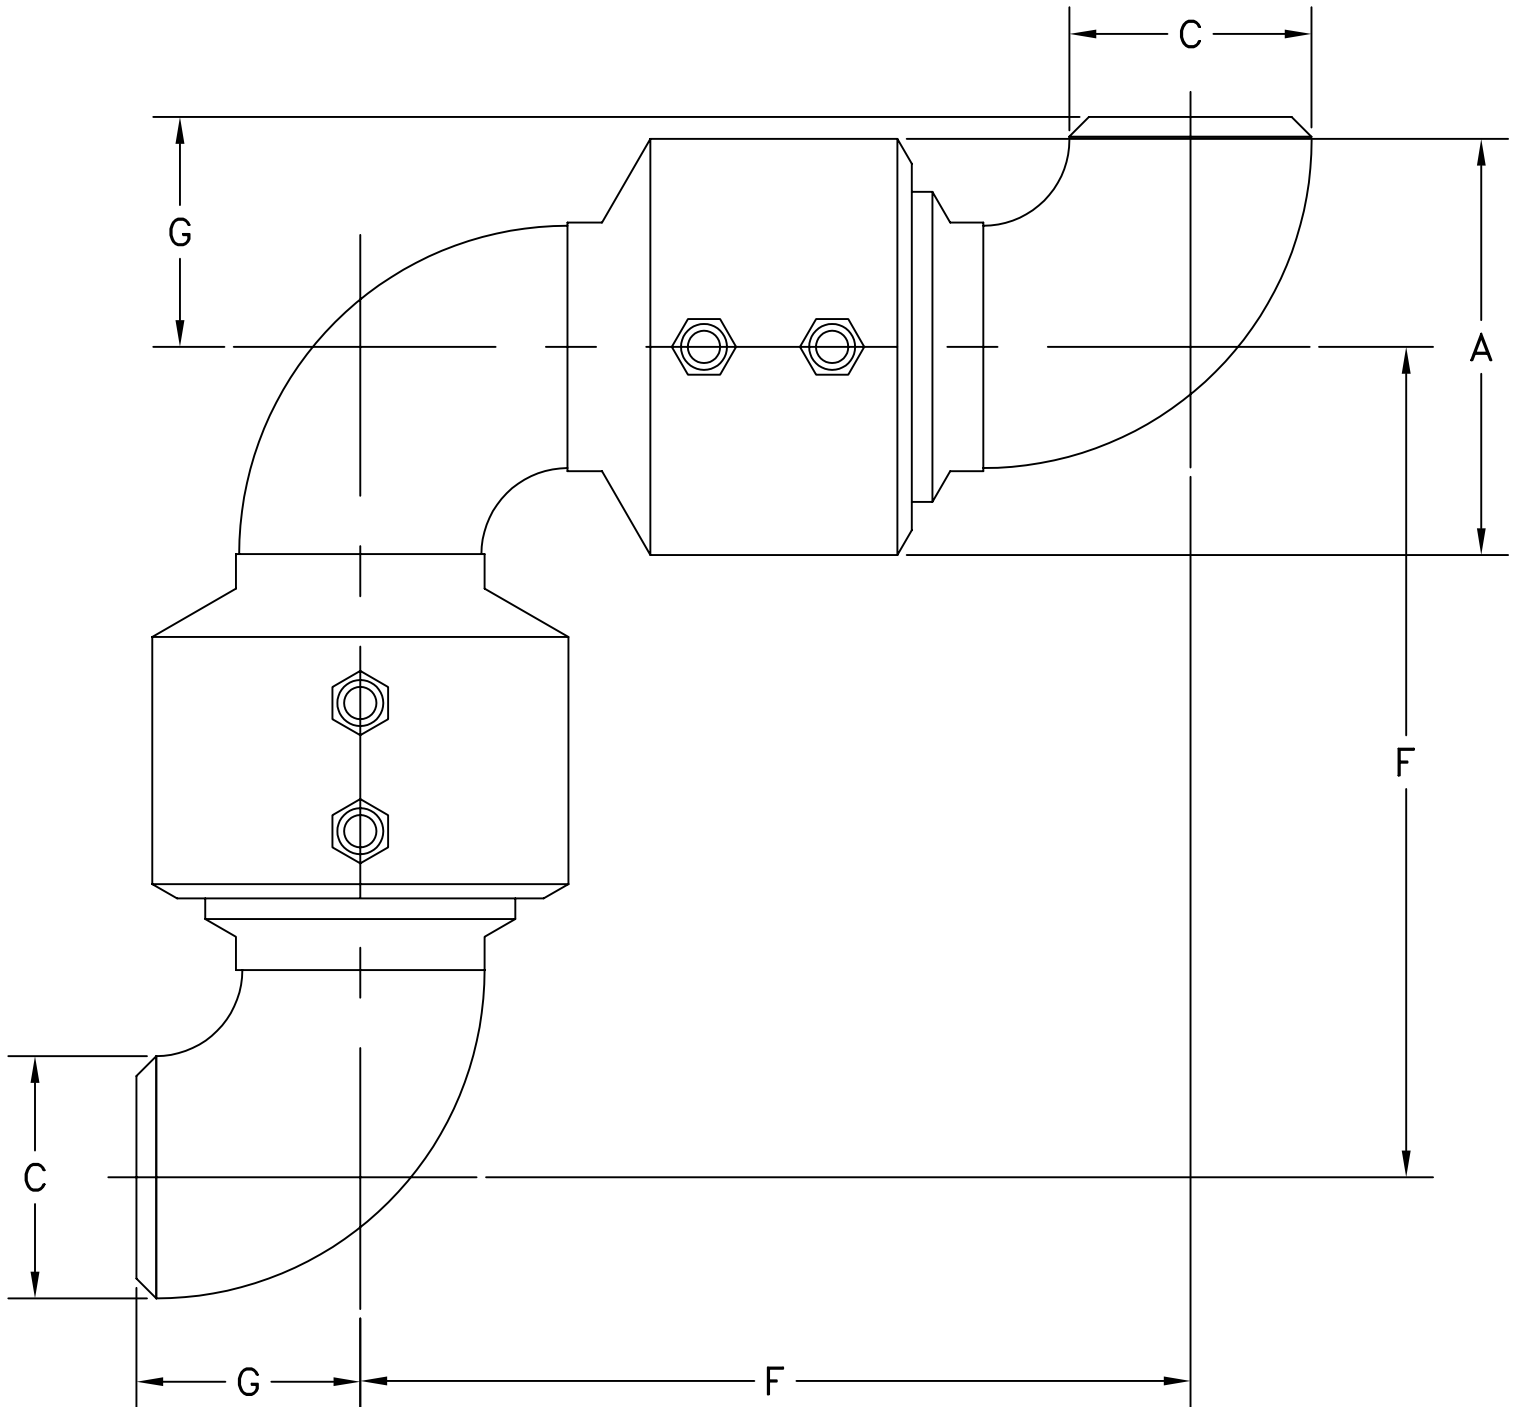

STYLE 70W SWIVEL JOINT—FABRICATED

SIZE	2"	3"	4"	6"	8"	10"	12"
A	4-3/32"	5-1/8"	6-7/32"	9"	11-7/8"	13-9/16"	16"
C	2-3/8"	3-1/2"	4-1/2"	6-5/8"	8-5/8"	10-3/4"	12-3/4"
F	8-1/8"	10-3/4"	12-3/4"	24-7/16"	31-15/16"	40-5/8"	47"
G	2"	3"	4"	9"	12"	15"	18"