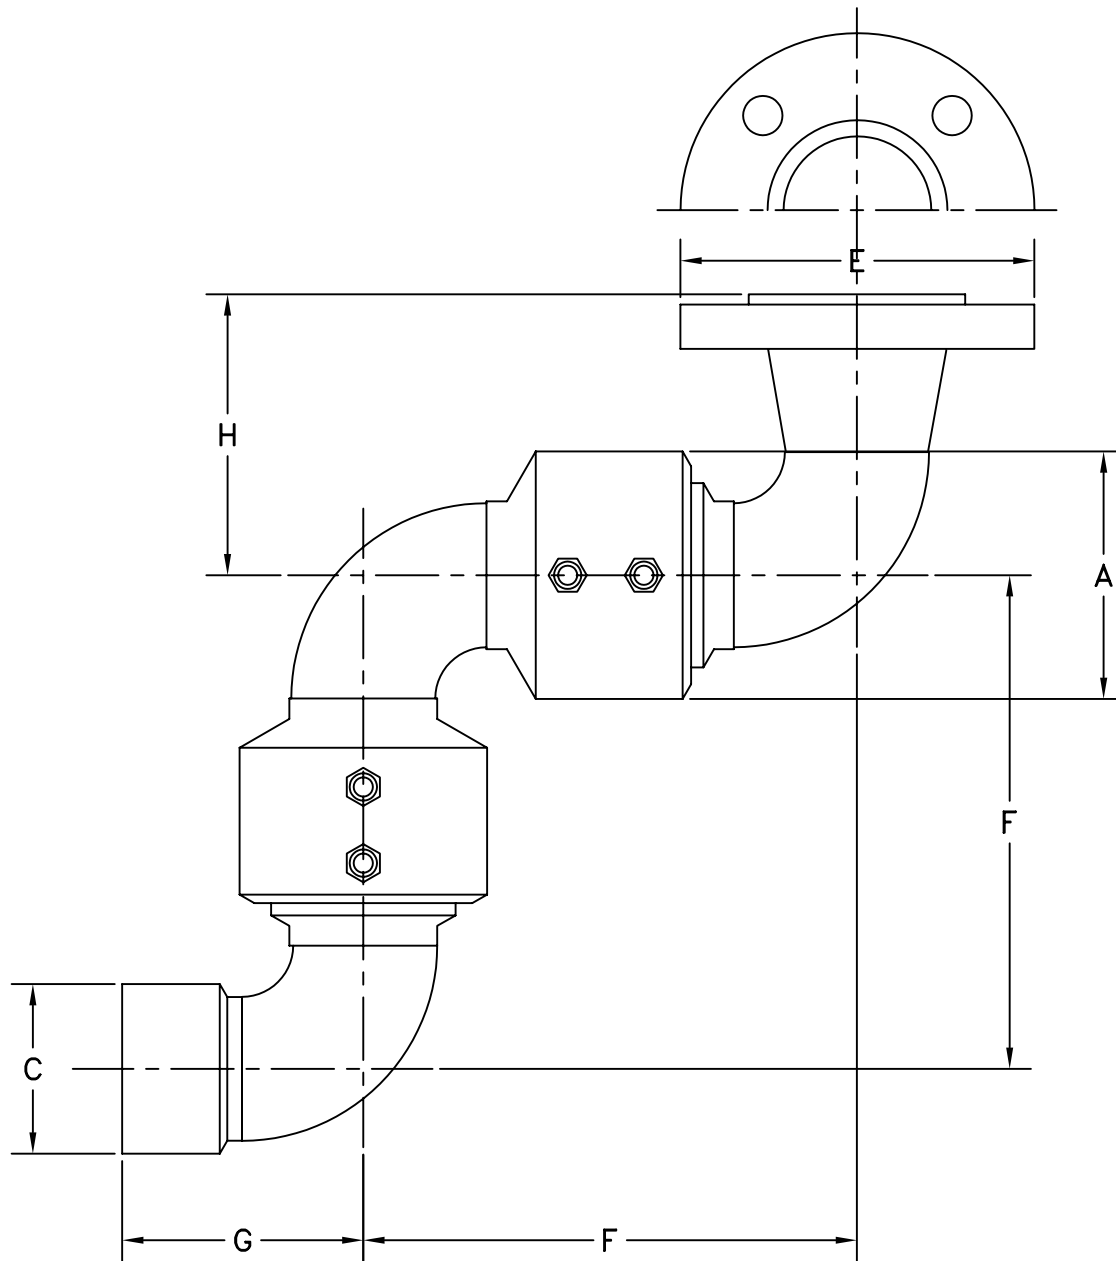

STYLE 70FO SWIVEL JOINT-FABRICATED

SIZE	2"	3"	4"
A	4-3/32"	5-1/8"	6-7/32"
C	2-7/8"	4"	5-1/8"
E	6"	7-1/2"	9"
F	8-1/8"	10-3/4"	12-3/4"
G	4-1/16"	5-1/16"	6-5/16"
H	4-9/16"	5-13/16"	7-1/16"
∅ BOLT CIRCLE	4-3/4"	6"	7-1/2"
NO. BOLTS - ∅	(4) 5/8"	(4) 5/8"	(8) 5/8"