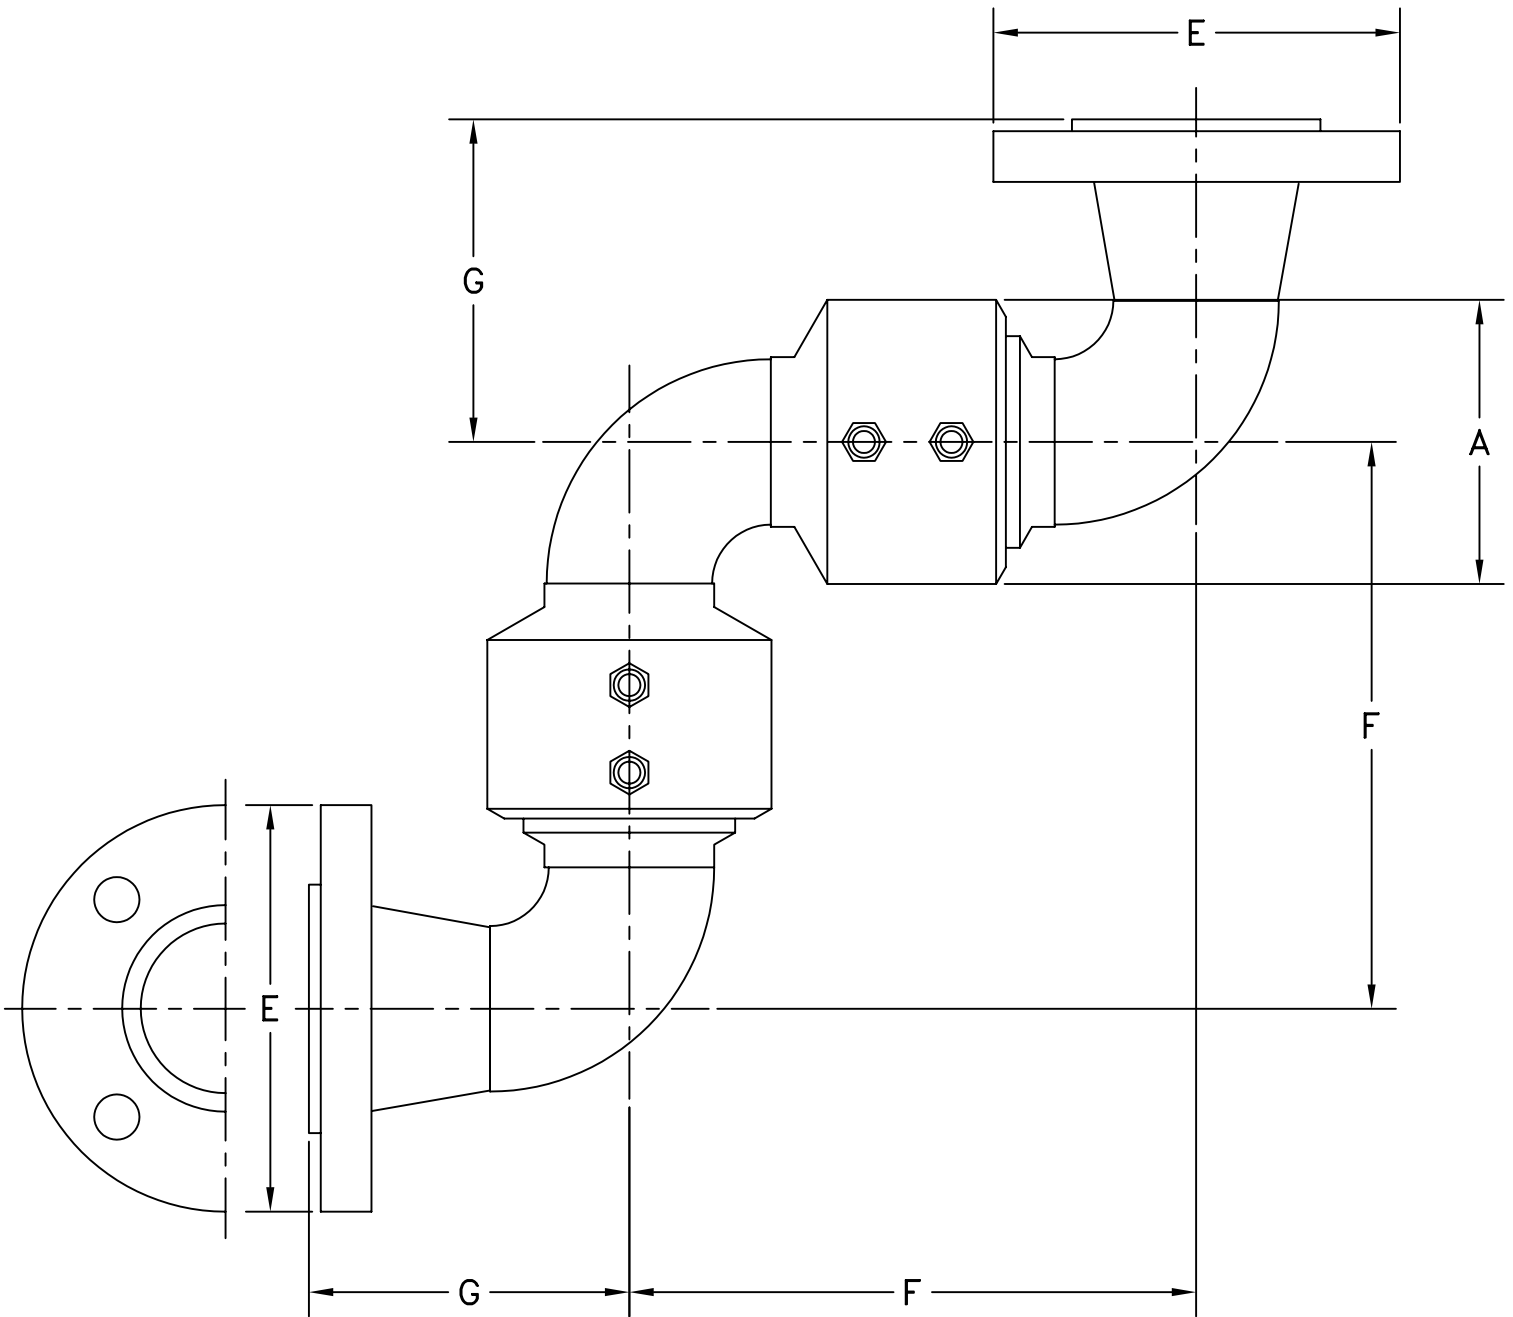

STYLE 70F SWIVEL JOINT—FABRICATED

SIZE	2"	3"	4"	6"	8"	10"	12"
A	4-3/32"	5-1/8"	6-7/32"	9"	11-7/8"	13-9/16"	16"
E	6"	7-1/2"	9"	11"	13-1/2"	16"	19"
F	8-1/8"	10-3/4"	12-3/4"	24-7/16"	31-15/16"	40-5/8"	47"
G	4-9/16"	5-13/16"	7-1/16"	12-9/16"	16-1/16"	19-1/16"	22-9/16"
∅ BOLT CIRCLE	4-3/4"	6"	7-1/2"	9-1/2"	11-3/4"	14-1/4"	17"
NO. BOLTS - ∅	(4) 5/8"	(4) 5/8"	(8) 5/8"	(8) 3/4"	(8) 3/4"	(12) 7/8"	(12) 7/8"