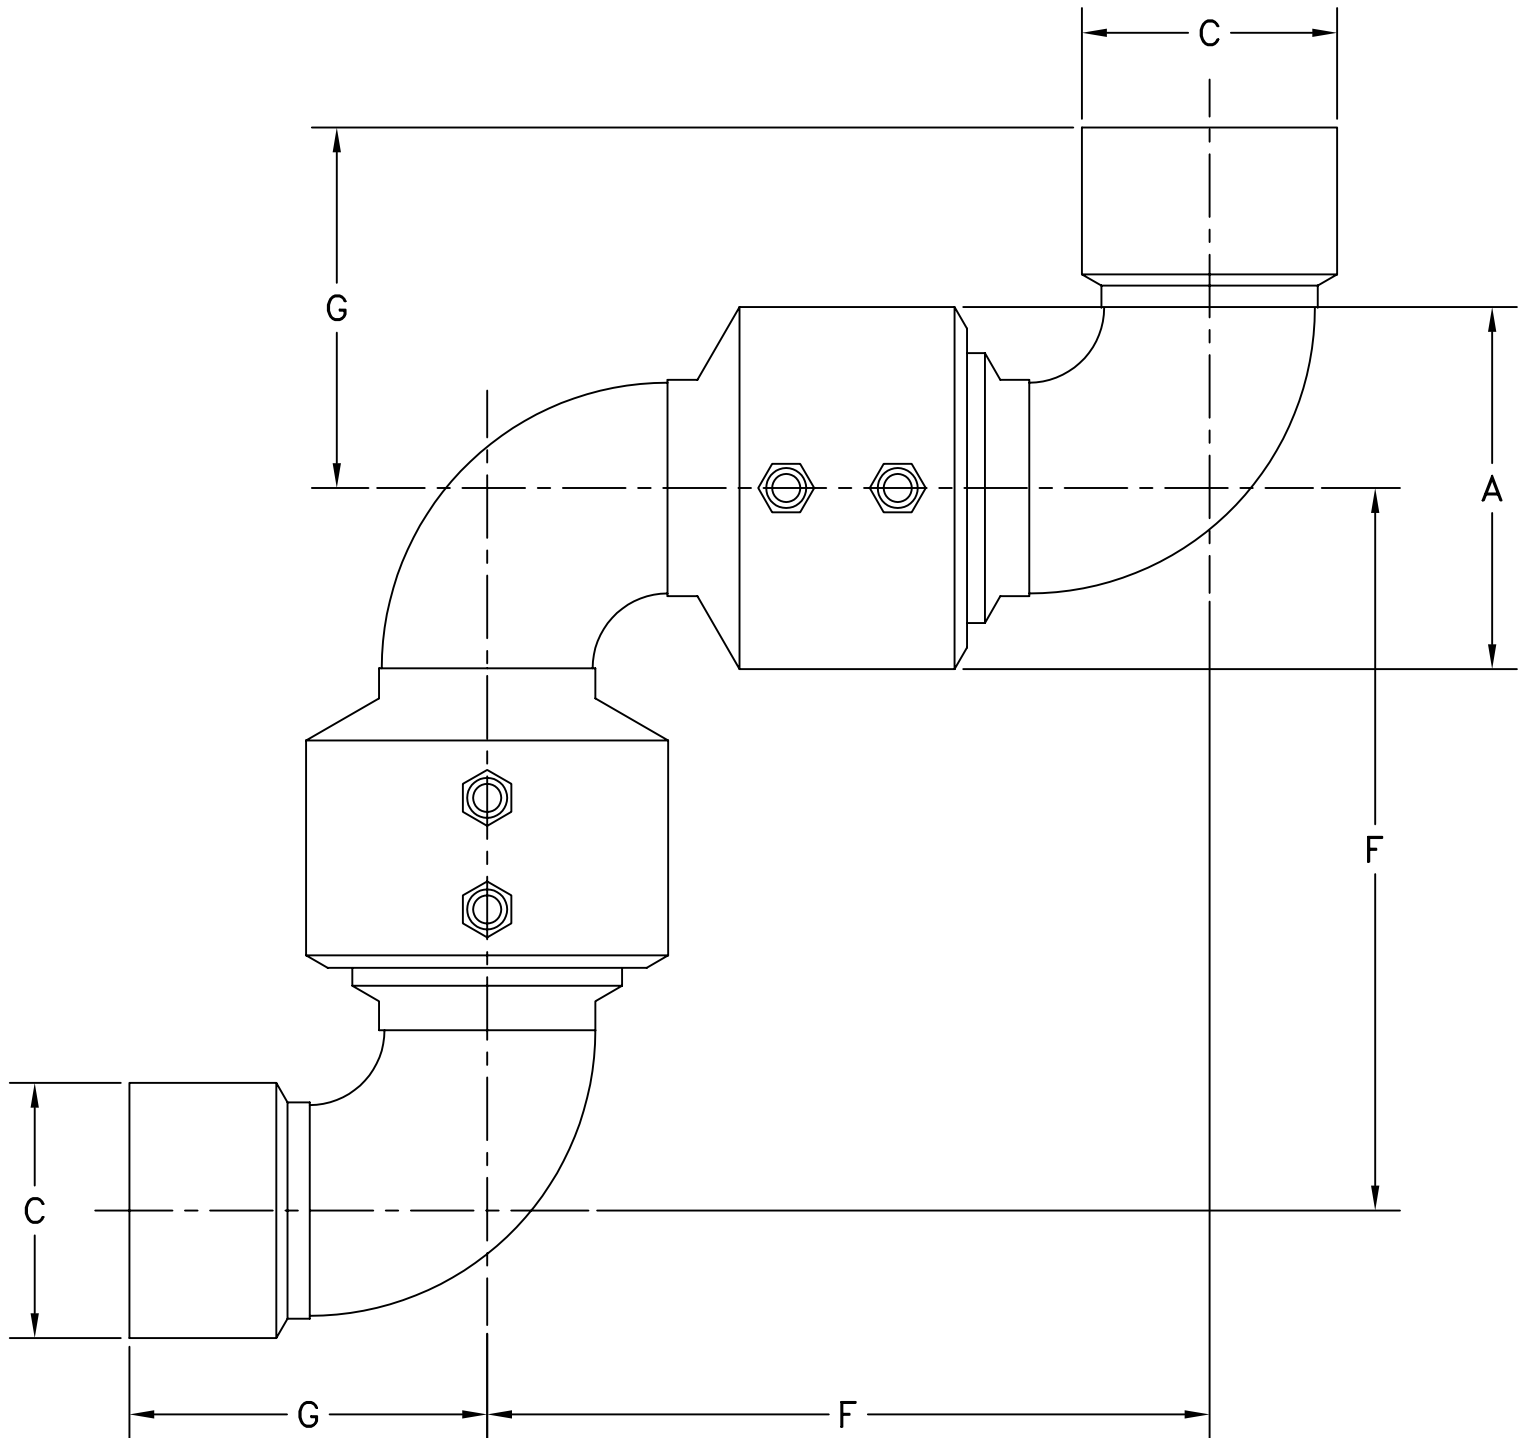

STYLE 70 SWIVEL JOINT—FABRICATED

SIZE	2"	3"	4"
A	4-3/32"	5-1/8"	6-7/32"
C	2-7/8"	4"	5-1/8"
F	8-1/8"	10-3/4"	12-3/4"
G	4-1/16"	5-1/16"	6-5/16"