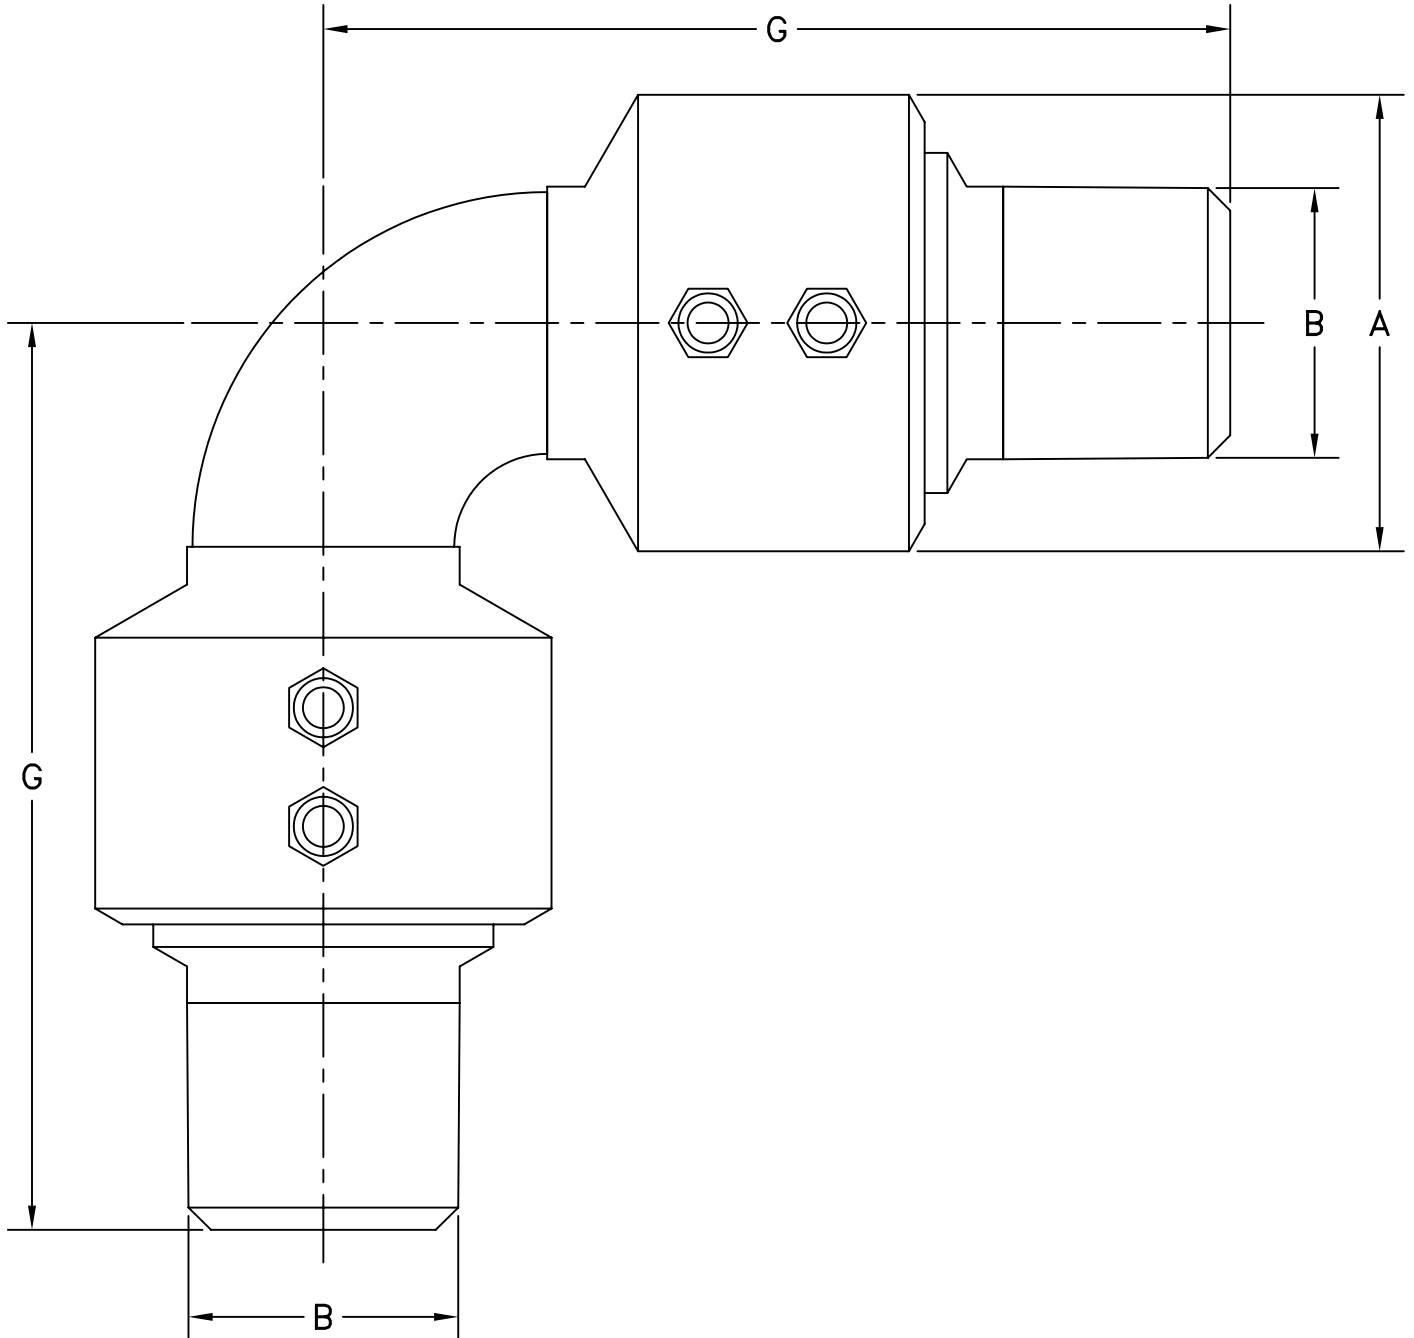

STYLE 60W SWIVEL JOINT—FABRICATED

SIZE	2"	3"	4"	6"	8"	10"	12"
A	4-3/32"	5-1/8"	6-7/32"	9"	11-7/8"	13-9/16"	16"
B	2-3/8"	3-1/2"	4-1/2"	6-5/8"	8-5/8"	10-3/4"	12-3/4"
G	10-1/8"	11-3/4"	12-3/4"	19-7/16"	23-15/16"	29-5/8"	33"