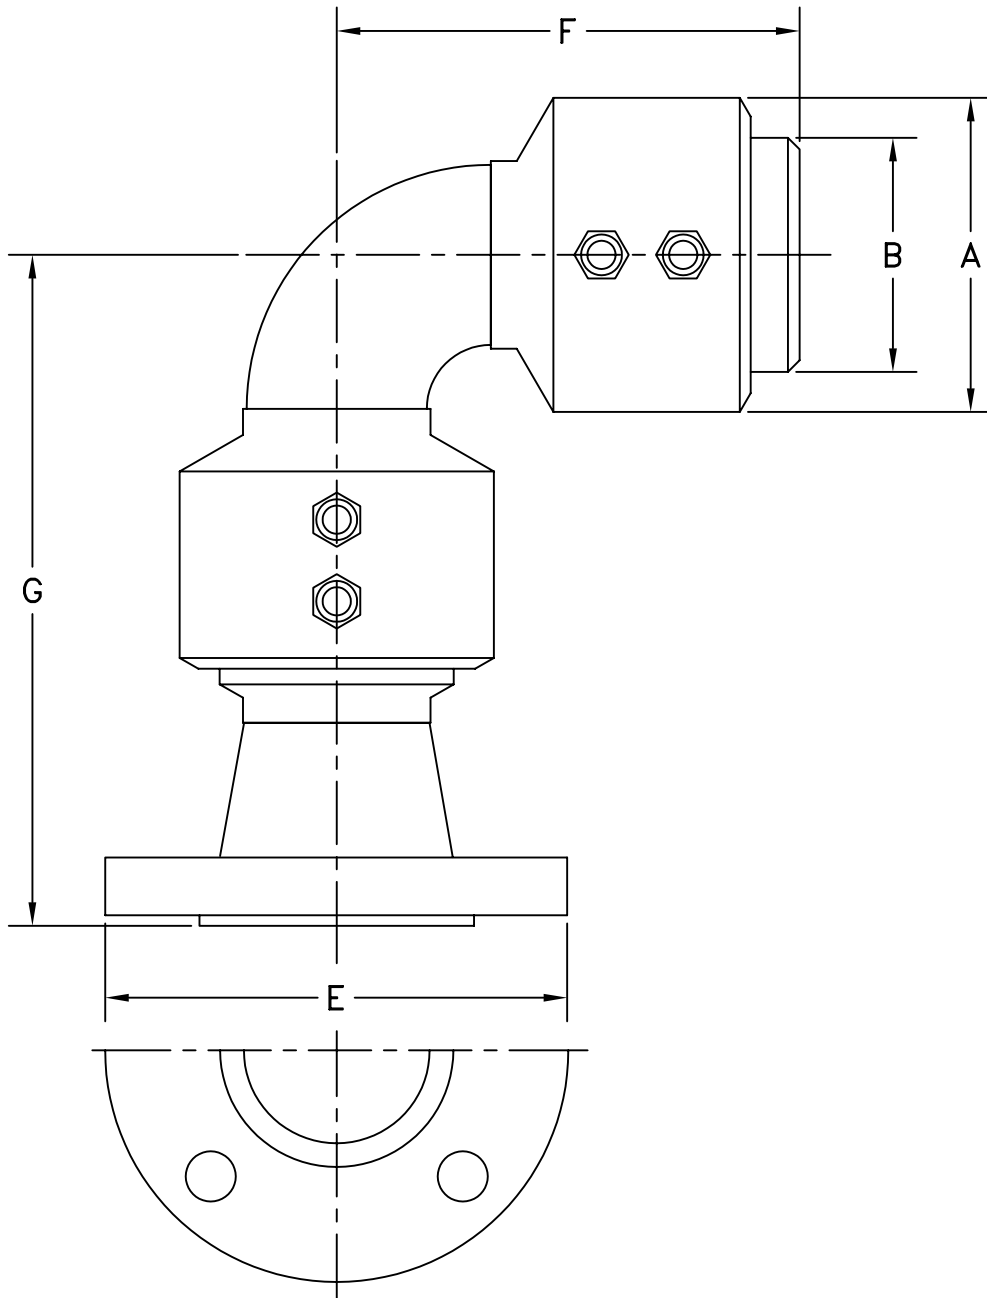

STYLE 60FO SWIVEL JOINT—FABRICATED

SIZE	2"	3"	4"
A	4-3/32"	5-1/8"	6-7/32"
B	3-1/8"	4-1/4"	5-5/16"
F	6-7/16"	8-1/8"	9-7/16"
G	8-5/8"	10-1/2"	11-3/4"
∅ BOLT CIRCLE	4-3/4"	6"	7-1/2"
NO. BOLTS - ∅	(4) 5/8"	(4) 5/8"	(8) 5/8"