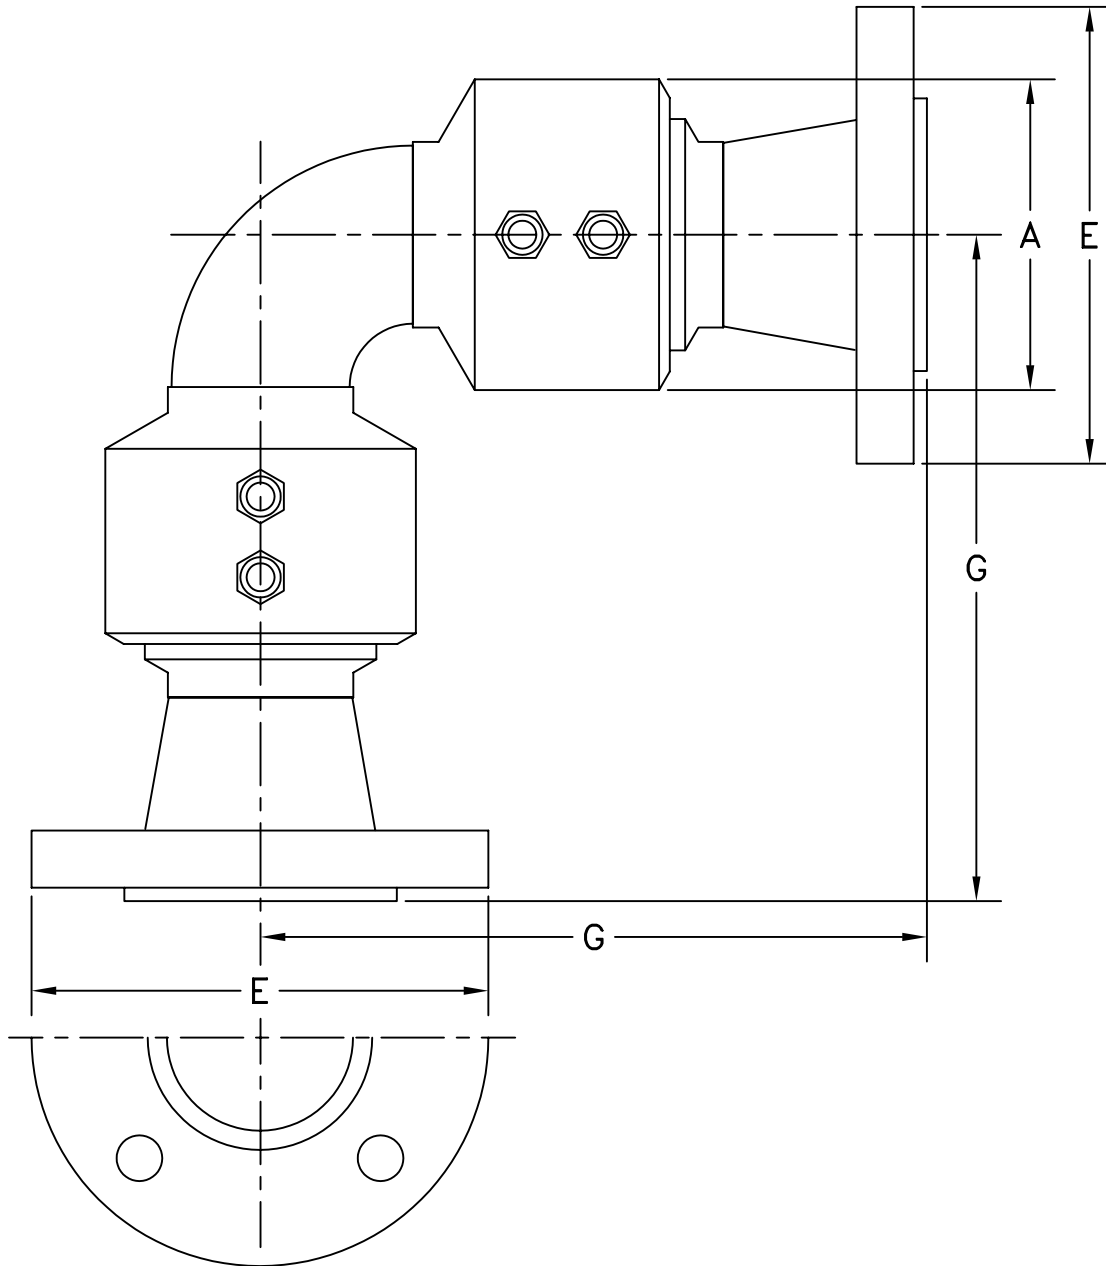

STYLE 60F SWIVEL JOINT—FABRICATED

SIZE	2"	3"	4"	6"	8"	10"	12"
A	4-3/32"	5-1/8"	6-7/32"	9"	11-7/8"	13-9/16"	16"
E	6"	7-1/2"	9"	11"	13-1/2"	16"	19"
G	8-5/8"	10-1/2"	11-3/4"	18-7/8"	23-15/16"	29-9/16"	33-7/16"
∅ BOLT CIRCLE	4-3/4"	6"	7-1/2"	9-1/2"	11-3/4"	14-1/4"	17"
NO. BOLTS - ∅	(4) 5/8"	(4) 5/8"	(8) 5/8"	(8) 3/4"	(8) 3/4"	(12) 7/8"	(12) 7/8"