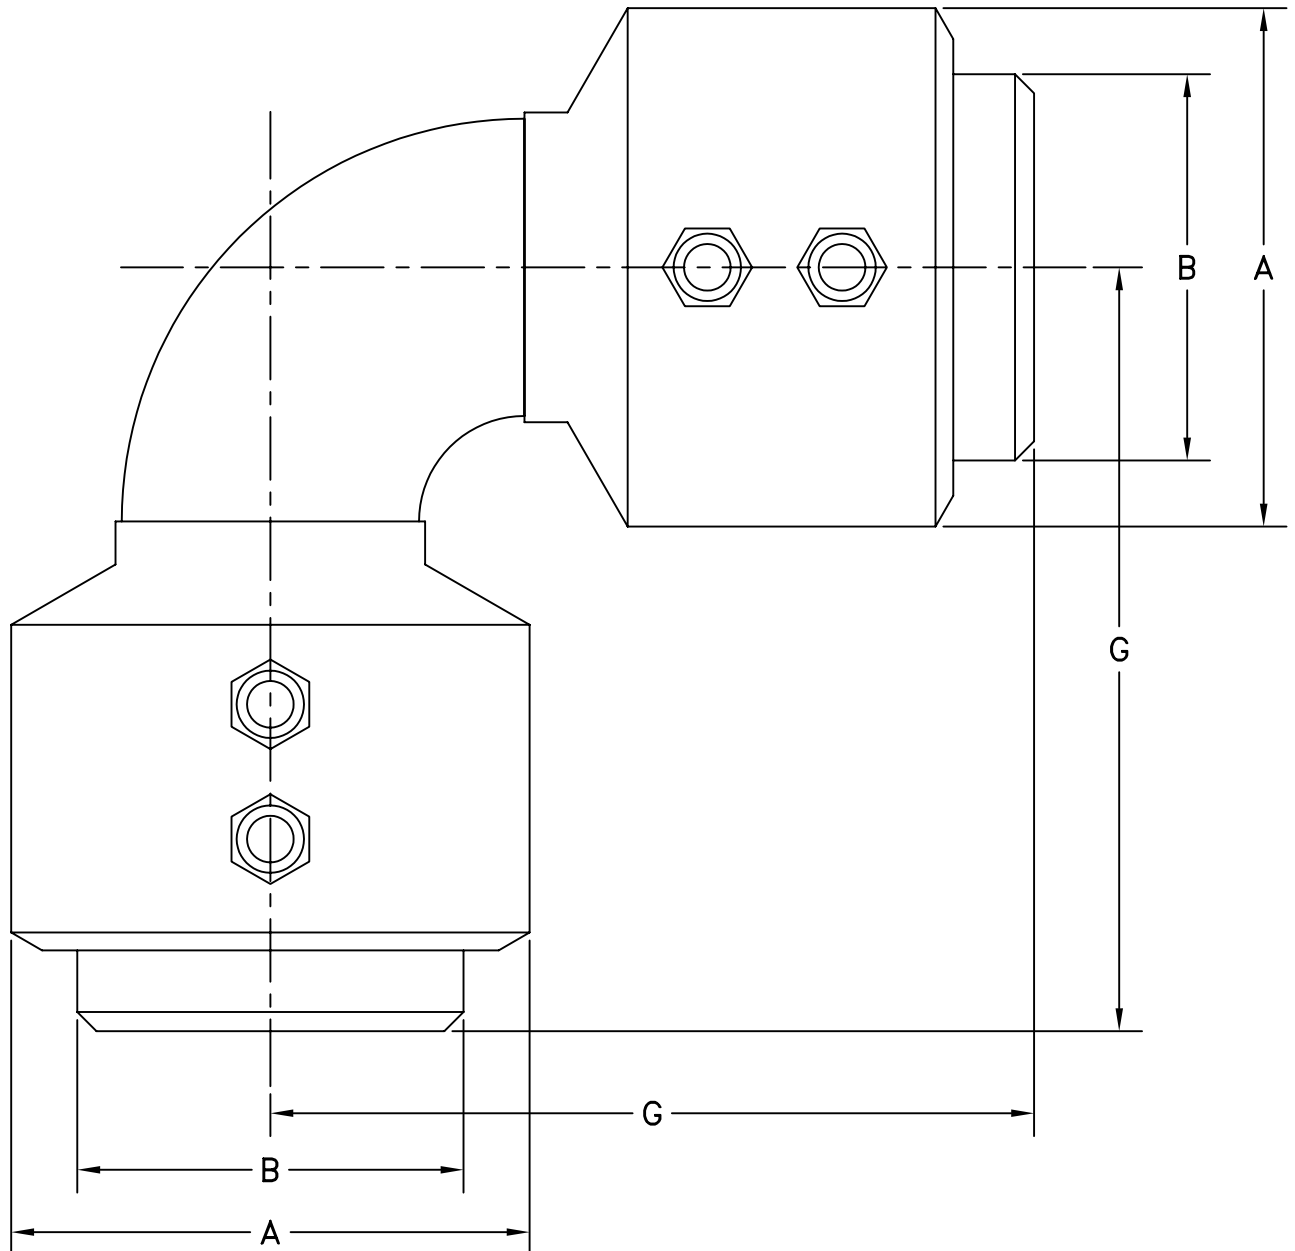

STYLE 60 SWIVEL JOINT—FABRICATED

SIZE	2"	3"	4"
A	4-3/32"	5-1/8"	6-7/32"
B	3-1/8"	4-1/4"	5-5/16"
G	6-7/16"	8-1/8"	9-7/16"