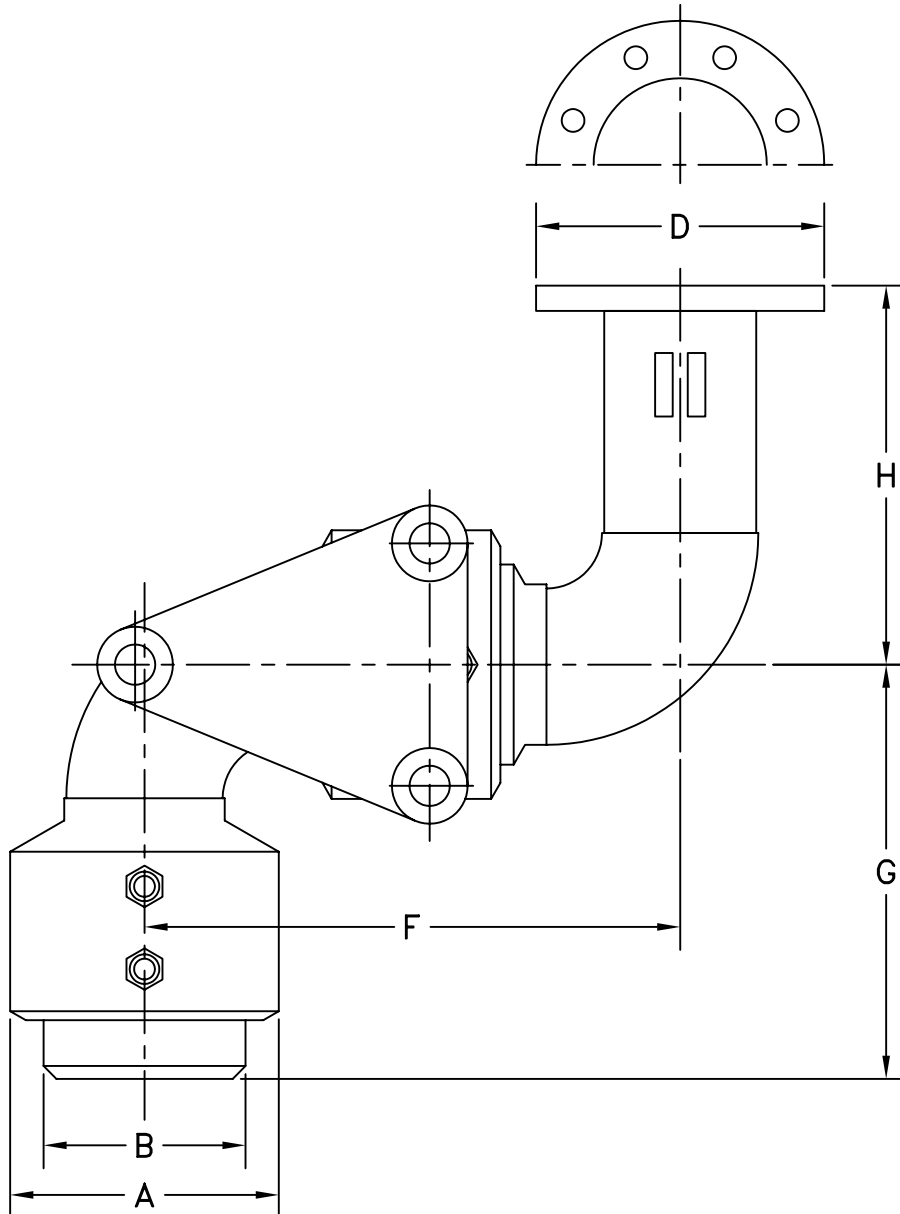

STYLE 58TFT SWIVEL JOINT—FABRICATED

SIZE	3"	4"
A	4-3/32"	5-1/8"
B	4-1/4"	5-5/16"
D	4-5/8"	6-5/8"
F	10-3/4"	12-3/4"
G	8-1/8"	9-7/16"
H	4-9/16"	5-13/16"
TTMA ϕ BOLT CIRCLE	4-7/8"	5-7/8"
TTMA NO. BOLTS - ϕ	(8) 7/16"	(8) 7/16"