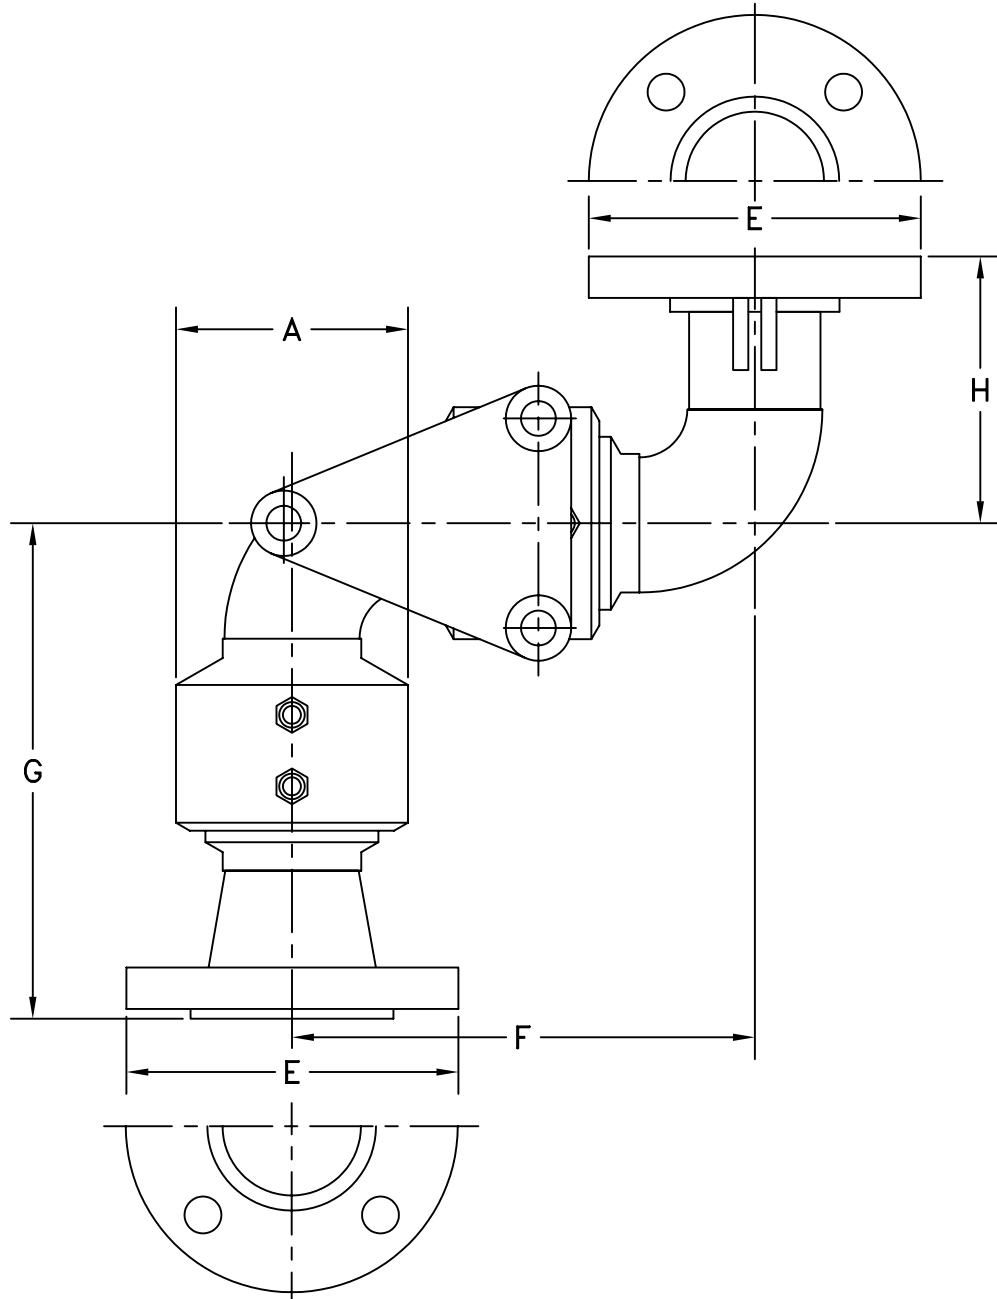

STYLE 58FSB SWIVEL JOINT-FABRICATED

SIZE	2"	3"	4"
A	4-3/32"	5-1/8"	6-7/32"
E	6"	7-1/2"	9"
F	8-1/8"	10-3/4"	12-3/4"
G	8-5/8"	10-1/2"	11-3/4"
H	9-5/16"	9-3/16"	8-7/8"
∅ BOLT CIRCLE	4-3/4"	6"	7-1/2"
NO. BOLTS - ∅	(4) 5/8"	(4) 5/8"	(8) 5/8"