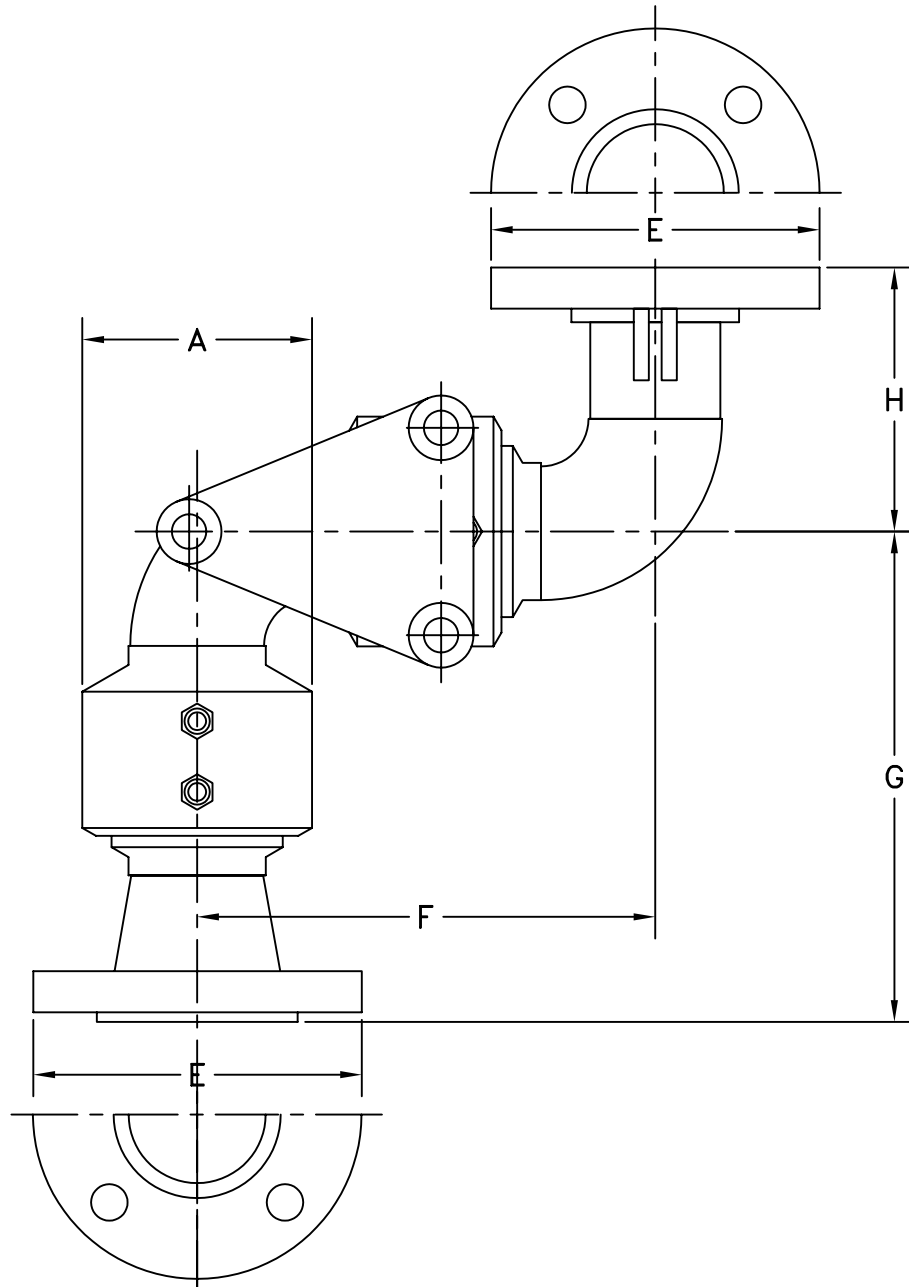

STYLE 58FS SWIVEL JOINT-FABRICATED

SIZE	4"
A	6-7/32"
E	9"
F	12-3/4"
G	7-1/16"
H	8-7/8"
∅ BOLT CIRCLE	7-1/2"
NO. BOLTS - ∅	(8) 5/8"