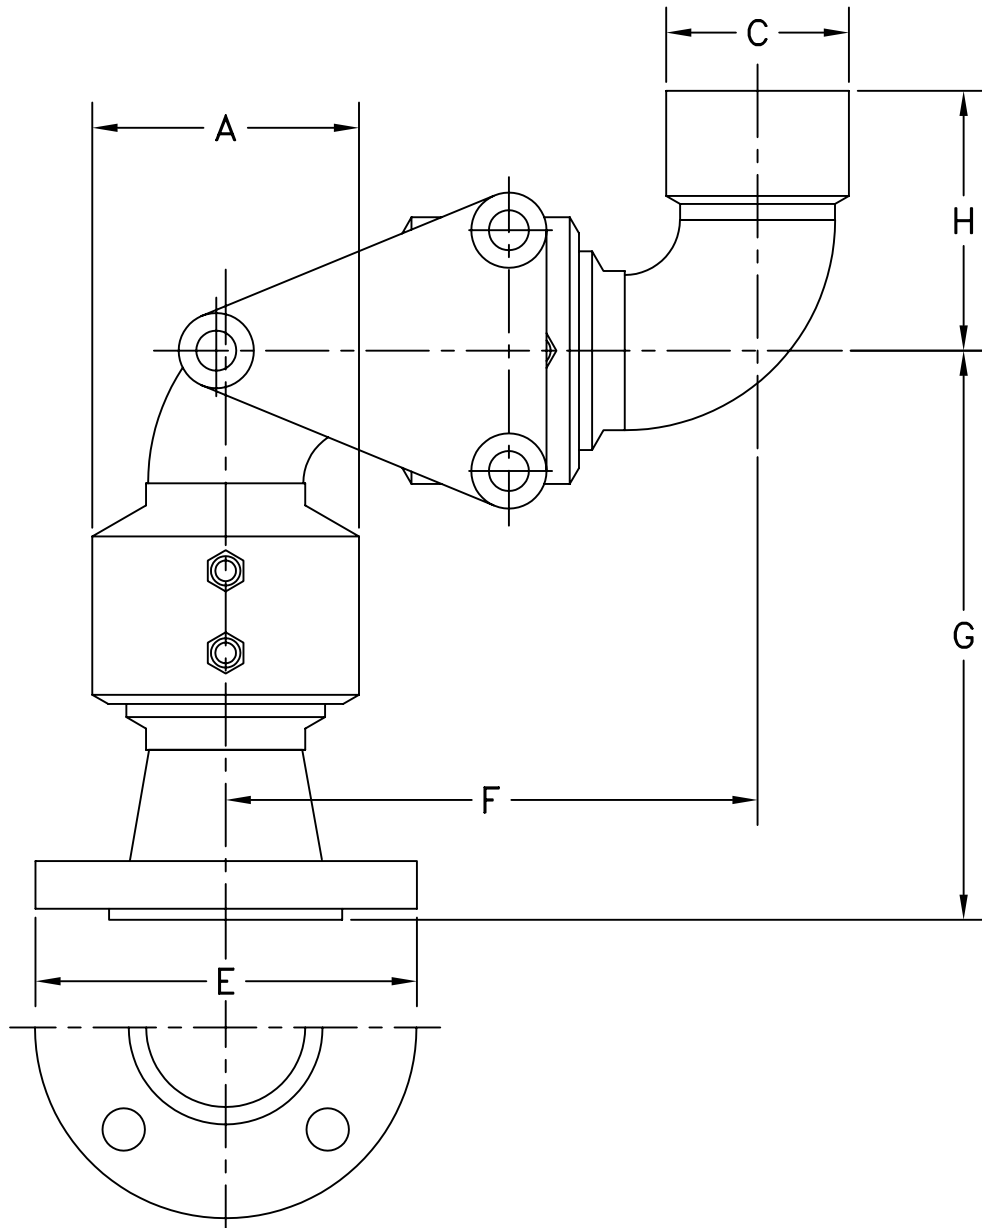

STYLE 58FO SWIVEL JOINT—FABRICATED

SIZE	2"	3"	4"
A	4-3/32"	5-1/8"	6-7/32"
C	2-7/8"	5-1/8"	6-7/32"
E	6"	7-1/2"	9"
F	8-1/8"	10-3/4"	12-3/4"
G	8-5/8"	10-1/2"	11-3/4"
H	4-1/16"	5-1/16"	6-5/16"
∅ BOLT CIRCLE	4-3/4"	6"	7-1/2"
NO. BOLTS - ∅	(4) 5/8"	(4) 5/8"	(8) 5/8"