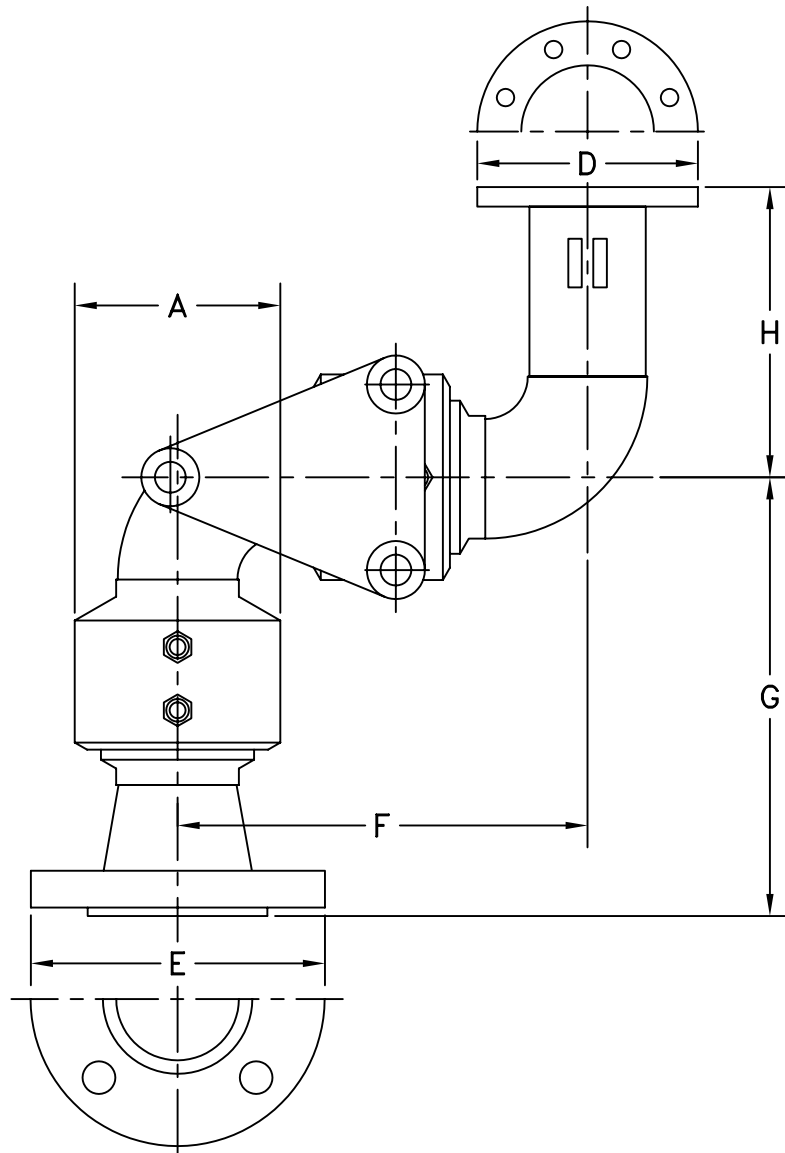

STYLE 58FFT SWIVEL JOINT—FABRICATED

| SIZE | 3" | 4" |
|--------------------------------|-----------|-----------|
| A | 4-3/32" | 5-1/8" |
| D | 4-5/8" | 6-5/8" |
| E | 6" | 7-1/2" |
| F | 10-3/4" | 12-3/4" |
| G | 10-1/2" | 11-3/4" |
| H | 9-1/2" | 9-1/4" |
| ANSI \varnothing BOLT CIRCLE | 6" | 7-1/2" |
| ANSI NO. BOLTS - \varnothing | (4) 5/8" | (8) 5/8" |
| TTMA \varnothing BOLT CIRCLE | 4-7/8" | 5-7/8" |
| TTMA NO. BOLTS - \varnothing | (8) 7/16" | (8) 7/16" |