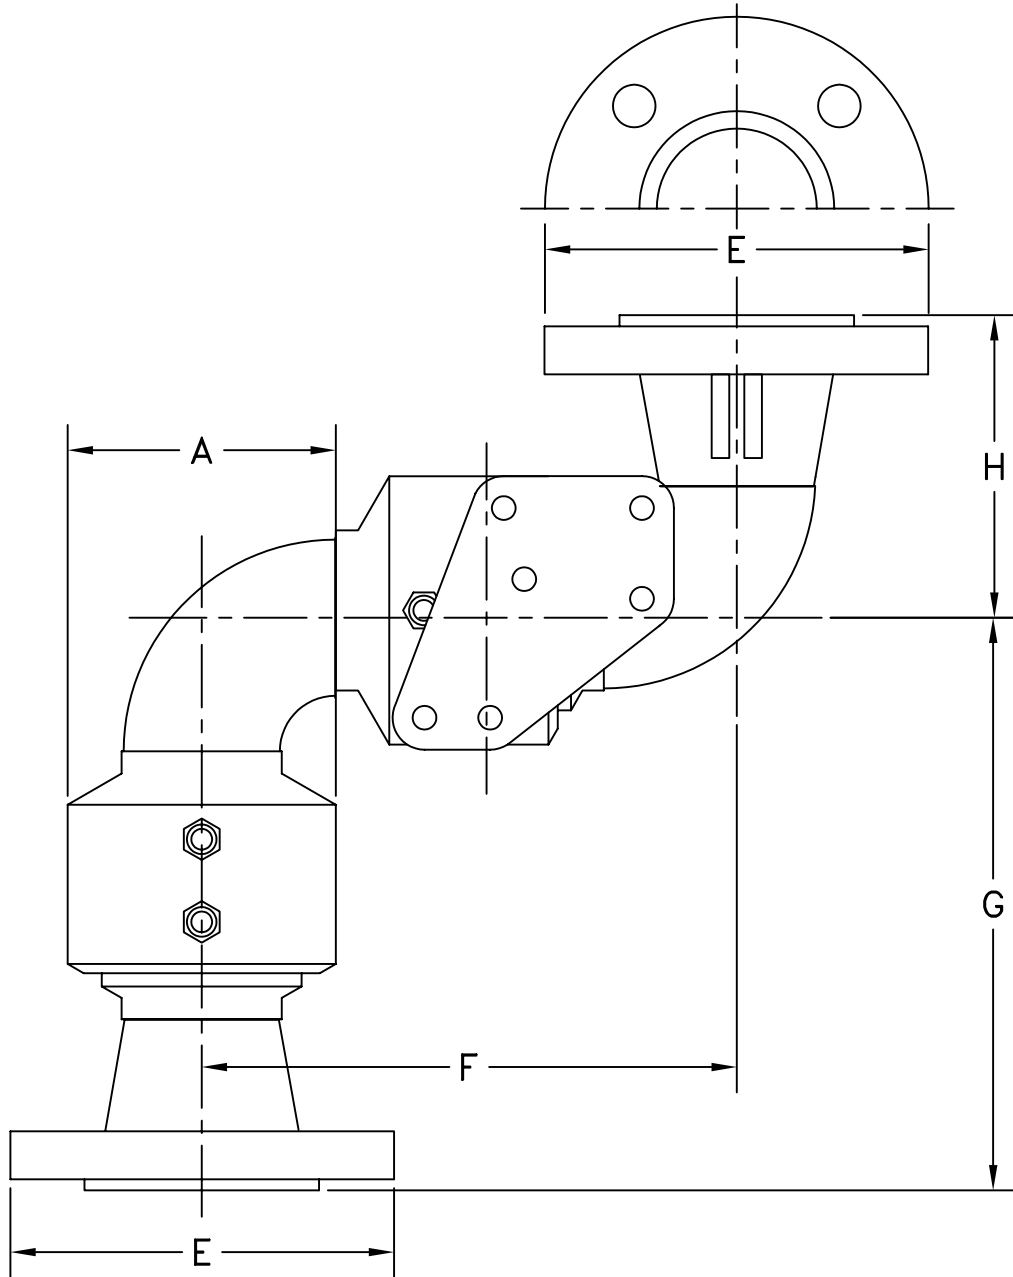

STYLE 58F SWIVEL JOINT-FABRICATED

SIZE	6"
A	9"
E	11"
F	18-7/16"
G	15-15/16"
H	9-9/16"
∅ BOLT CIRCLE	9-1/2"
NO. BOLTS - ∅	(8) 3/4"