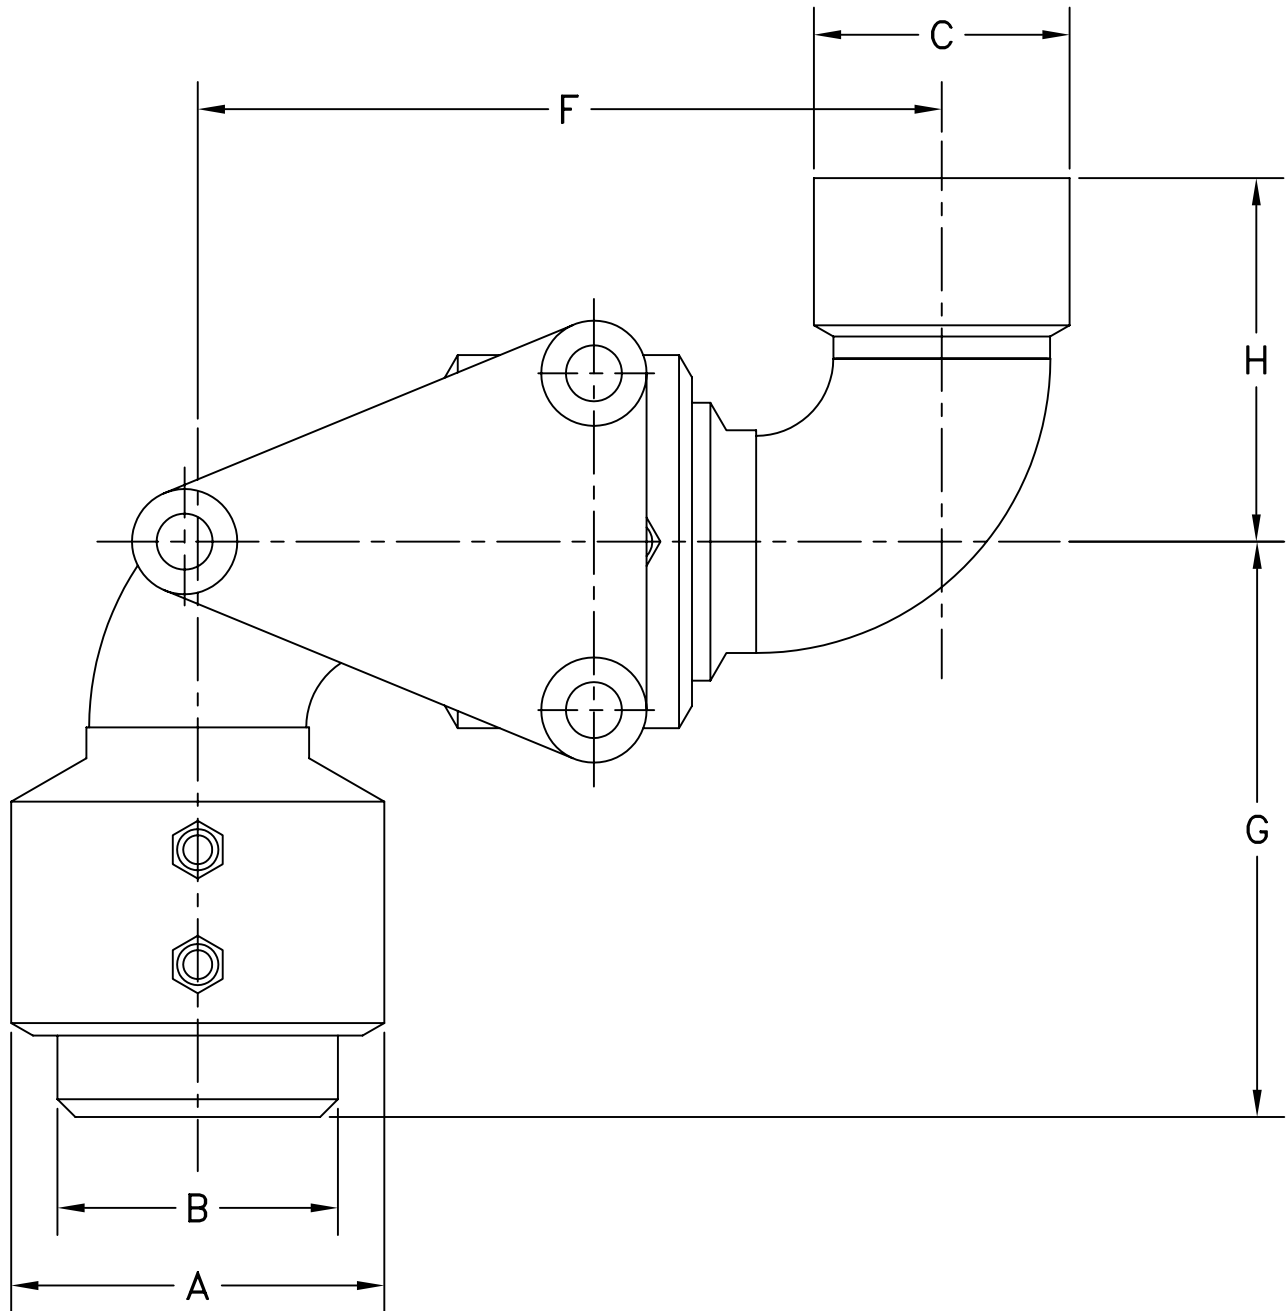

STYLE 58 SWIVEL JOINT—FABRICATED

SIZE	2"	3"	4"
A	4-3/32"	5-1/8"	6-7/32"
B	3-1/8"	4-1/4"	5-5/16"
C	2-7/8"	4"	5-1/8"
F	8-1/8"	10-3/4"	12-3/4"
G	6-7/16"	8-1/8"	9-7/16"
H	4-1/16"	5-1/16"	6-5/16"