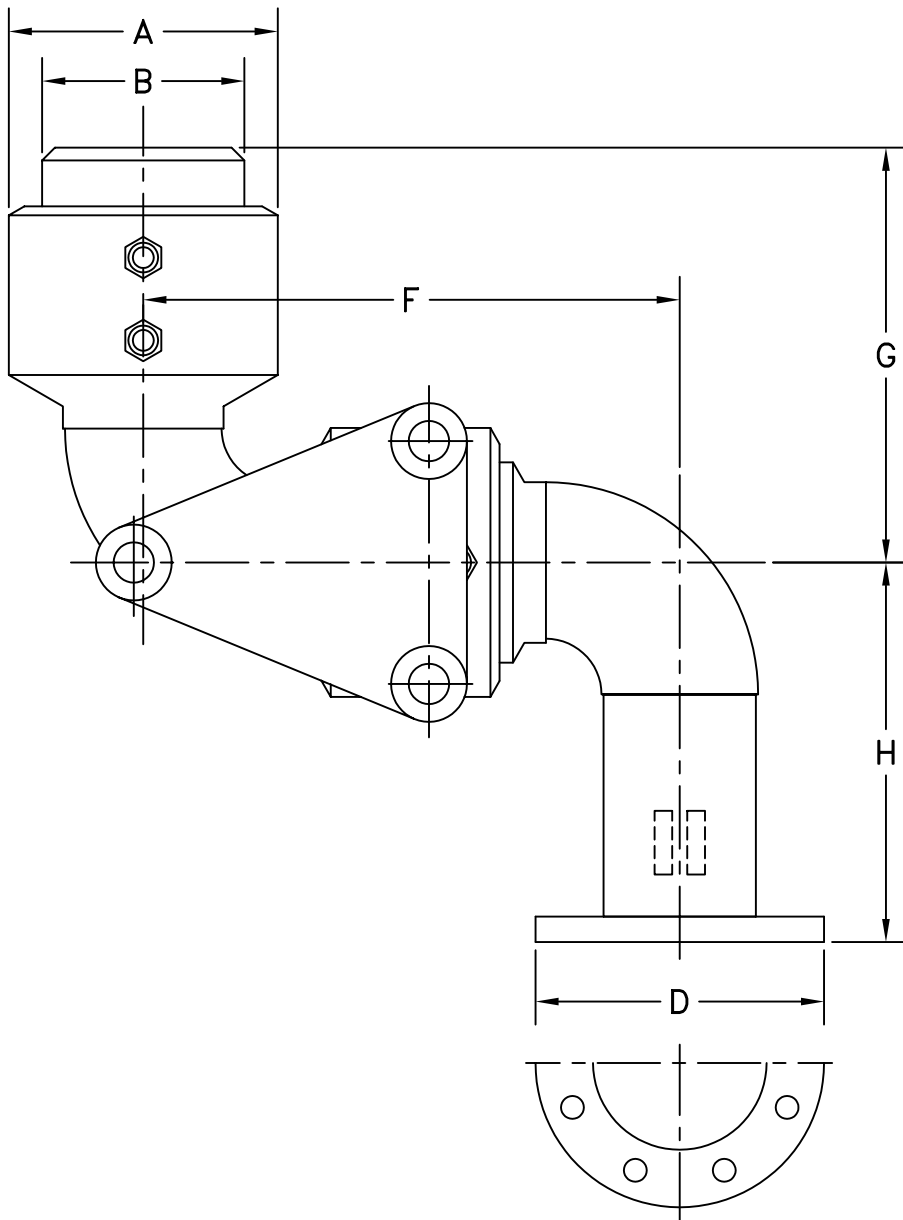

STYLE 56TFT SWIVEL JOINT—FABRICATED

SIZE	3"	4"
A	4-3/32"	5-1/8"
B	4-1/4"	5-5/16"
D	4-5/8"	6-5/8"
F	10-3/4"	12-3/4"
G	8-1/8"	9-7/16"
H	9-1/2"	9-1/4"
TTMA $\phi$ BOLT CIRCLE	4-7/8"	5-7/8"
TTMA NO. BOLTS - $\phi$	(8) 7/16"	(8) 7/16"