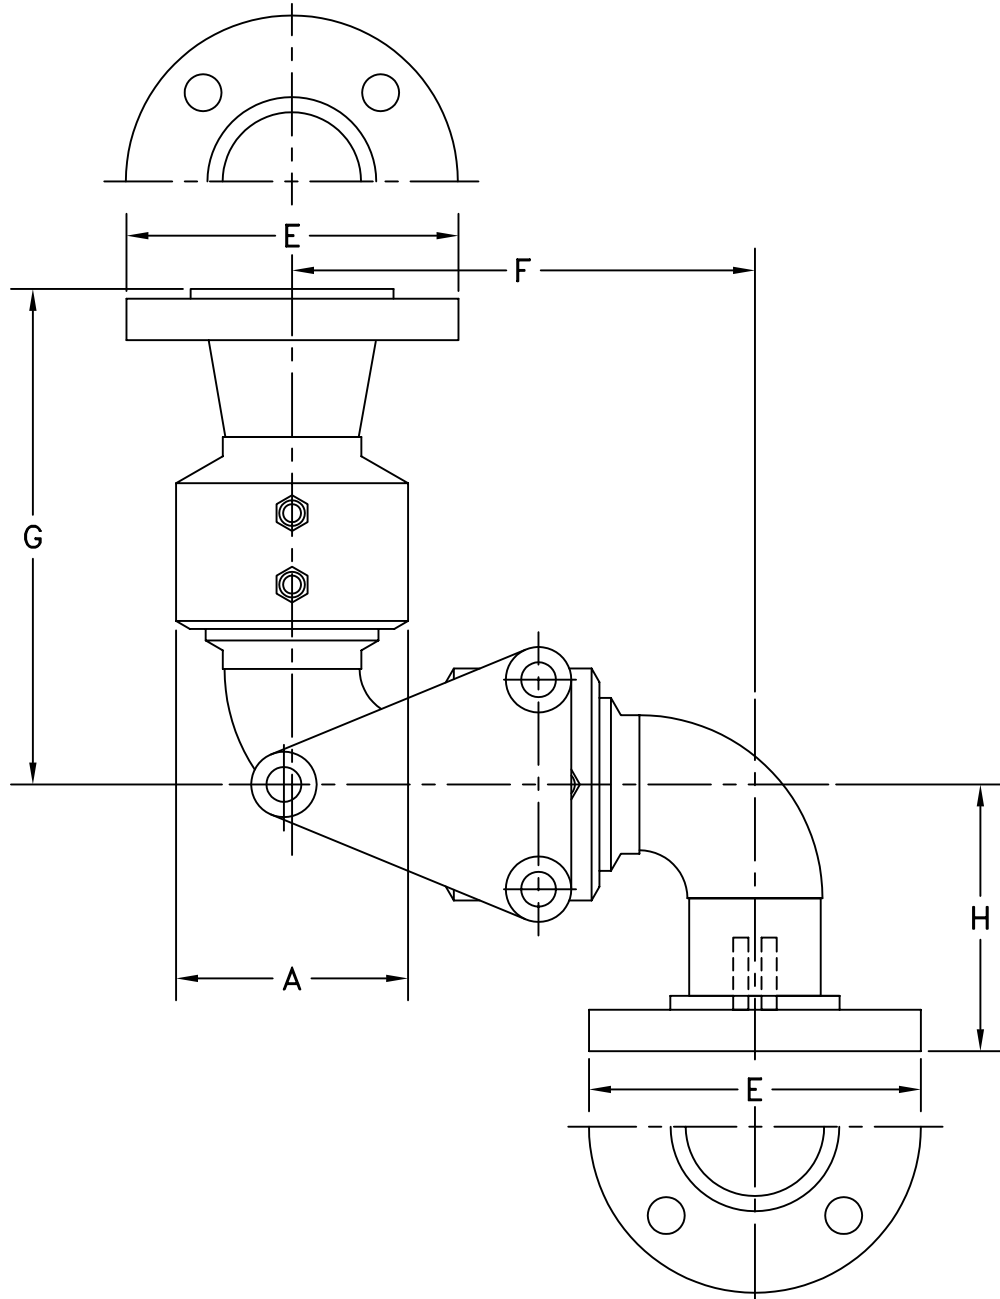

STYLE 56FSBD SWIVEL JOINT—FABRICATED

SIZE	2"	3"	4"
A	4-3/32"	5-1/8"	6-7/32"
E	6"	7-1/2"	9"
F	8-1/8"	10-3/4"	12-3/4"
G	8-5/8"	10-1/2"	11-3/4"
H	9-5/16"	9-3/16"	8-7/8"
∅ BOLT CIRCLE	4-3/4"	6"	7-1/2"
NO. BOLTS - ∅	(4) 5/8"	(4) 5/8"	(8) 5/8"