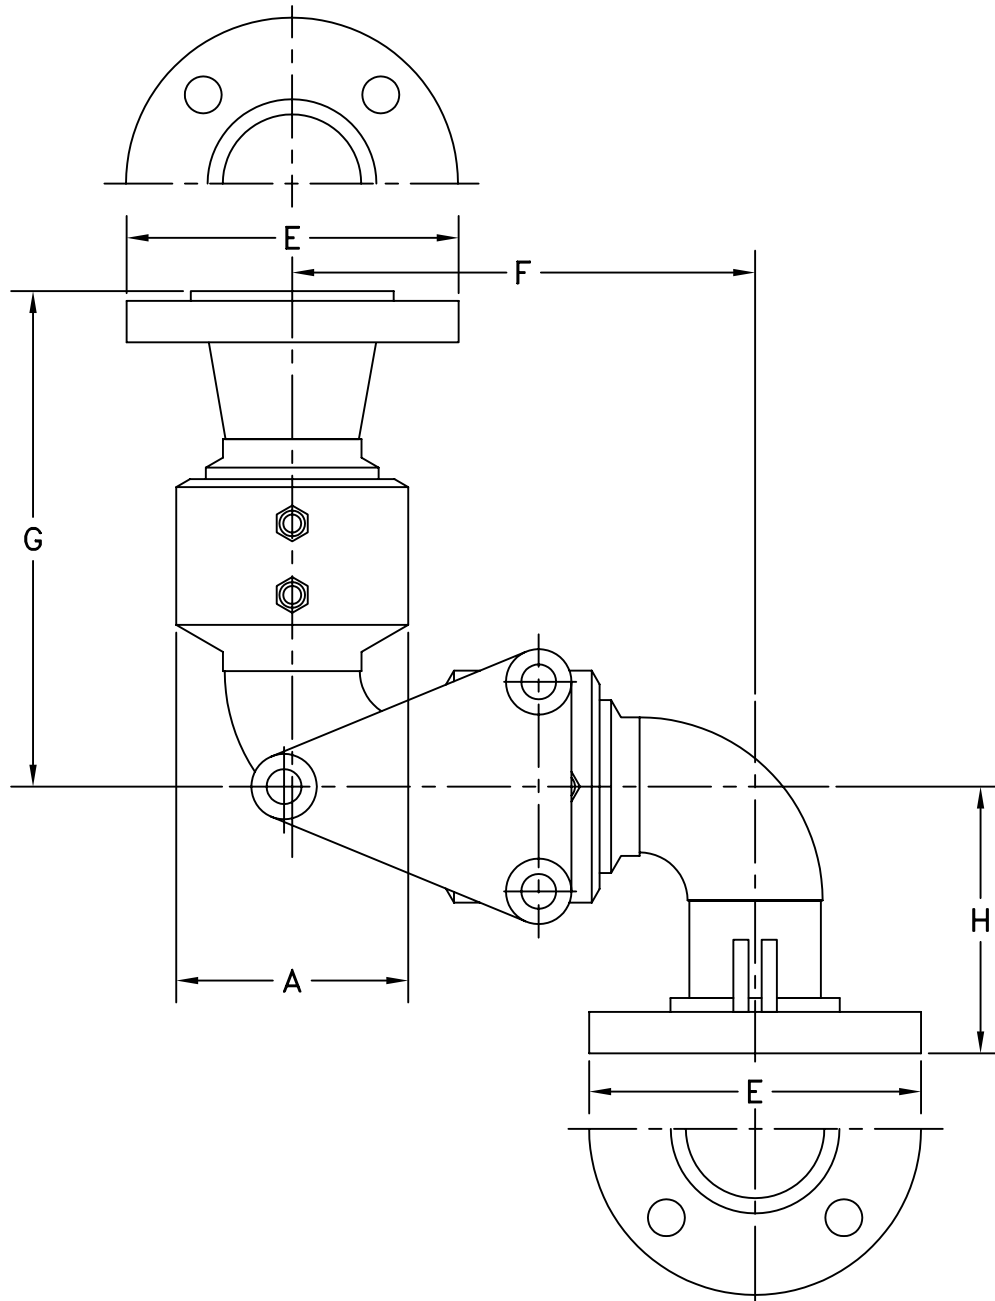

STYLE 56FSB SWIVEL JOINT—FABRICATED

SIZE	2"	3"	4"
A	4-3/32"	5-1/8"	6-7/32"
E	6"	7-1/2"	9"
F	8-1/8"	10-3/4"	12-3/4"
G	8-5/8"	10-1/2"	11-3/4"
H	9-5/16"	9-3/16"	8-7/8"
∅ BOLT CIRCLE	4-3/4"	6"	7-1/2"
NO. BOLTS - ∅	(4) 5/8"	(4) 5/8"	(8) 5/8"