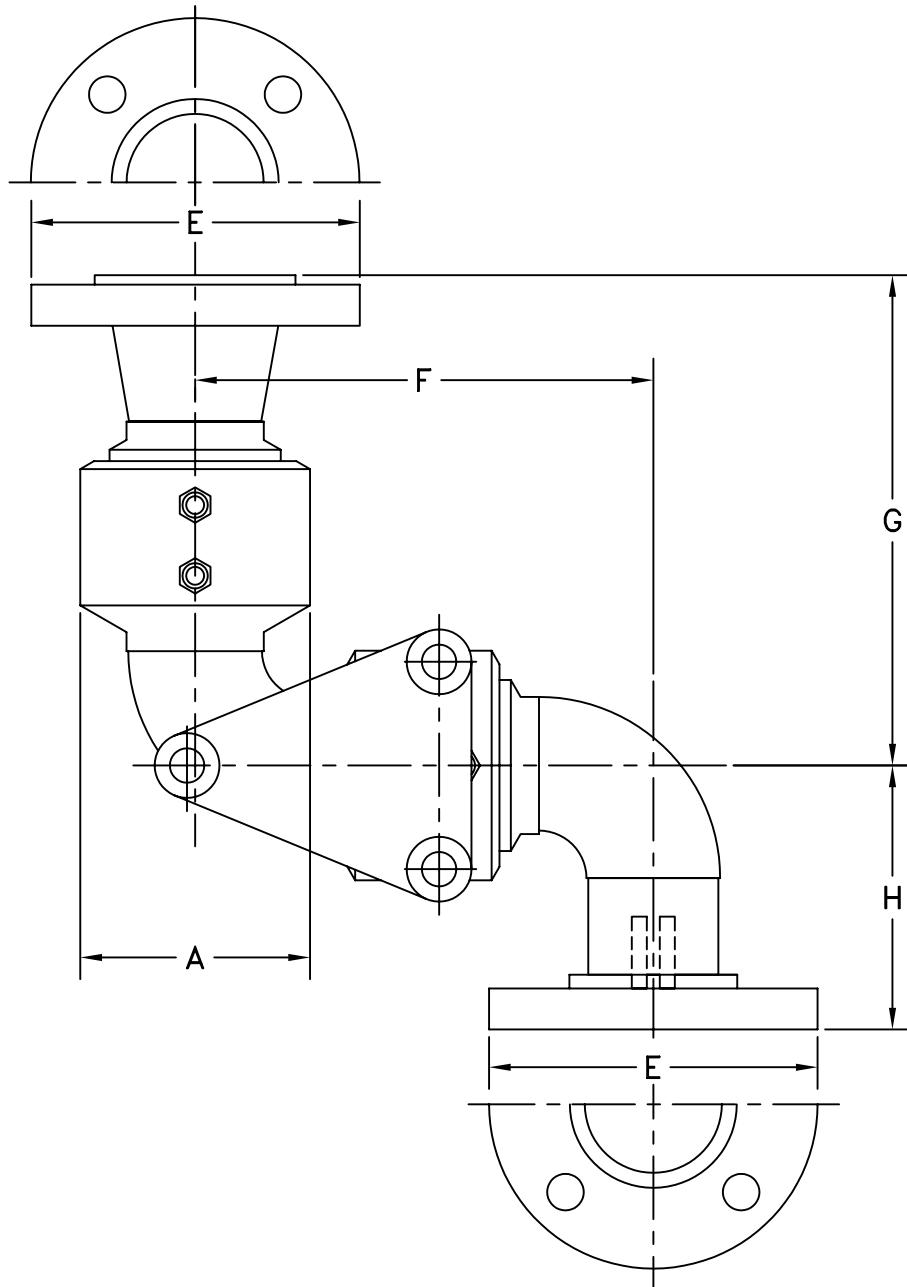

STYLE 56FS SWIVEL JOINT-FABRICATED

SIZE	4"
A	6-7/32"
E	9"
F	12-3/4"
G	7-1/16"
H	8-7/8"
∅ BOLT CIRCLE	7-1/2"
NO. BOLTS - ∅	(8) 5/8"