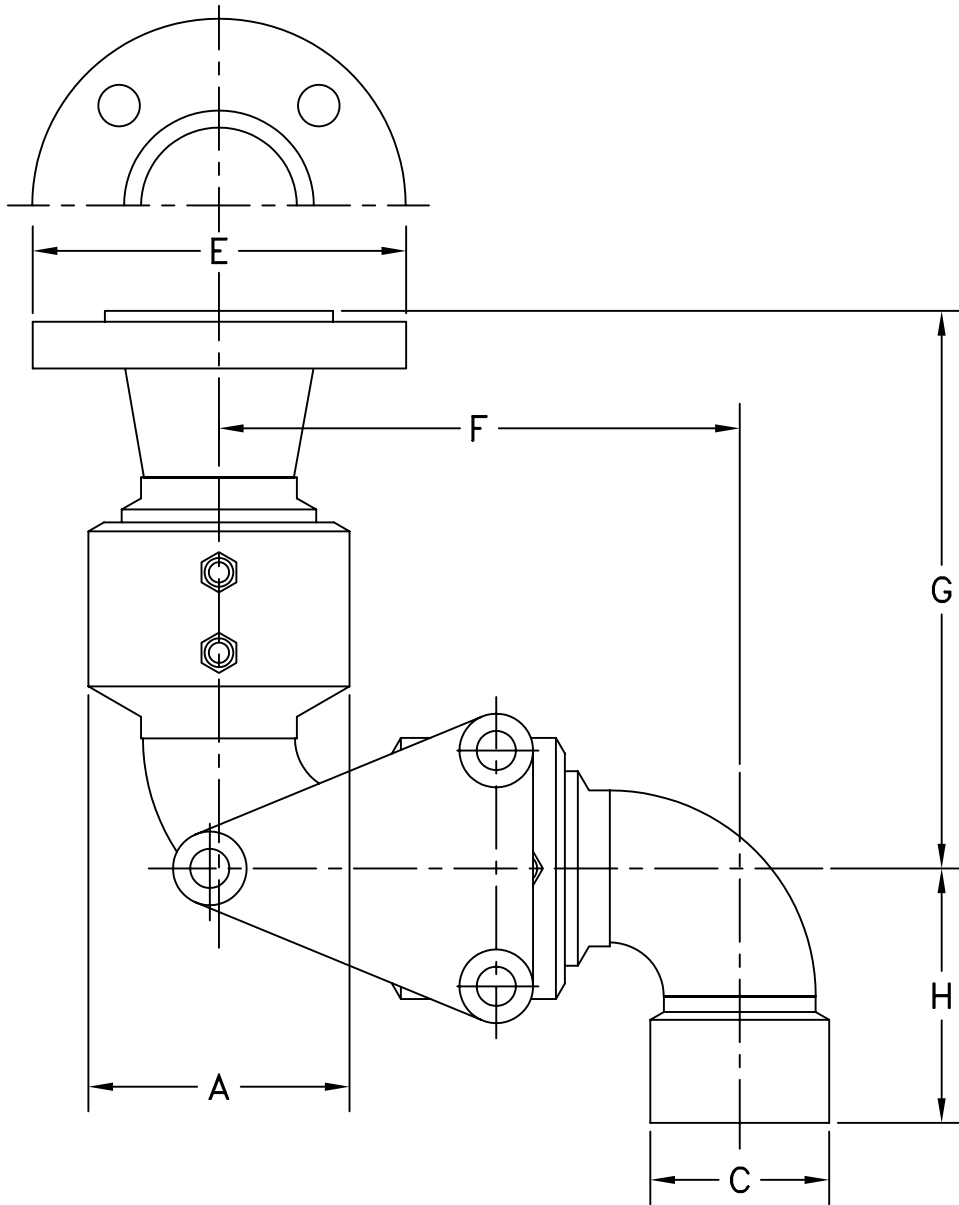

STYLE 56FO SWIVEL JOINT—FABRICATED

SIZE	2"	3"	4"
A	4-3/32"	5-1/8"	6-7/32"
C	2-7/8"	5-1/8"	6-7/32"
E	6"	7-1/2"	9"
F	8-1/8"	10-3/4"	12-3/4"
G	8-5/8"	10-1/2"	11-3/4"
H	4-1/16"	5-1/16"	6-5/16"
∅ BOLT CIRCLE	4-3/4"	6"	7-1/2"
NO. BOLTS - ∅	(4) 5/8"	(4) 5/8"	(8) 5/8"