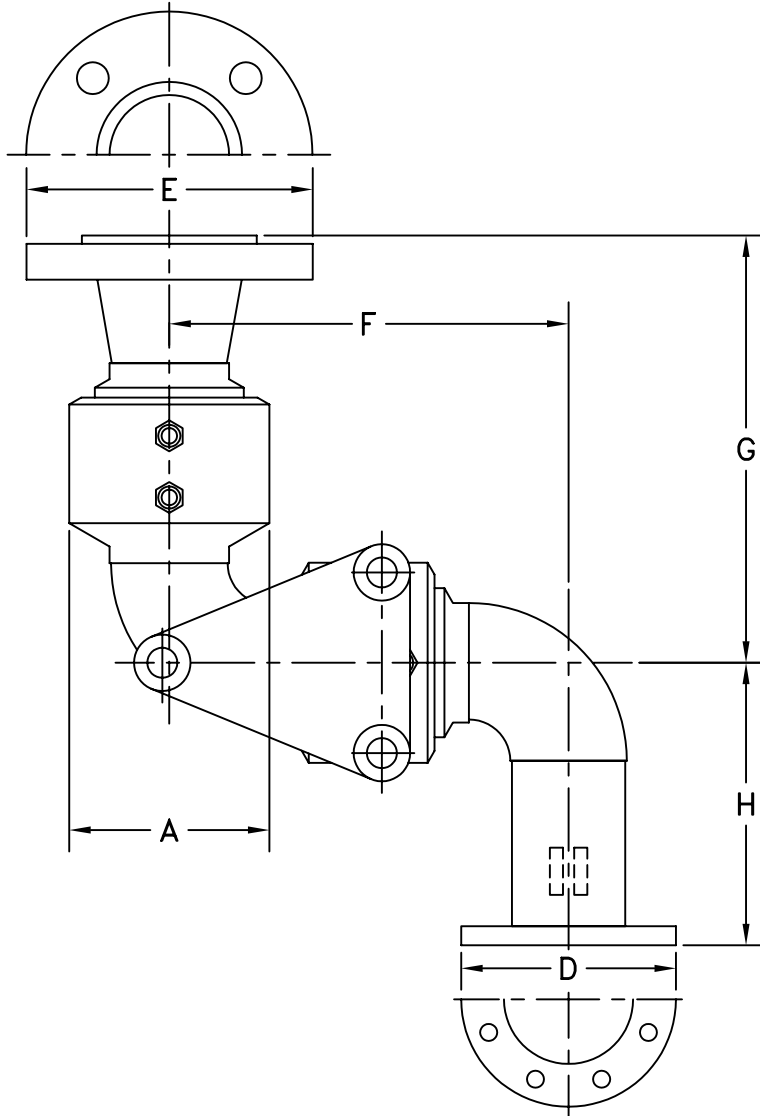

STYLE 56FFT SWIVEL JOINT—FABRICATED

SIZE	3"	4"
A	4-3/32"	5-1/8"
D	4-5/8"	6-5/8"
E	6"	7-1/2"
F	10-3/4"	12-3/4"
G	10-1/2"	11-3/4"
H	9-1/2"	9-1/4"
ANSI \varnothing BOLT CIRCLE	6"	7-1/2"
ANSI NO. BOLTS - \varnothing	(4) 5/8"	(8) 5/8"
TTMA \varnothing BOLT CIRCLE	4-7/8"	5-7/8"
TTMA NO. BOLTS - \varnothing	(8) 7/16"	(8) 7/16"