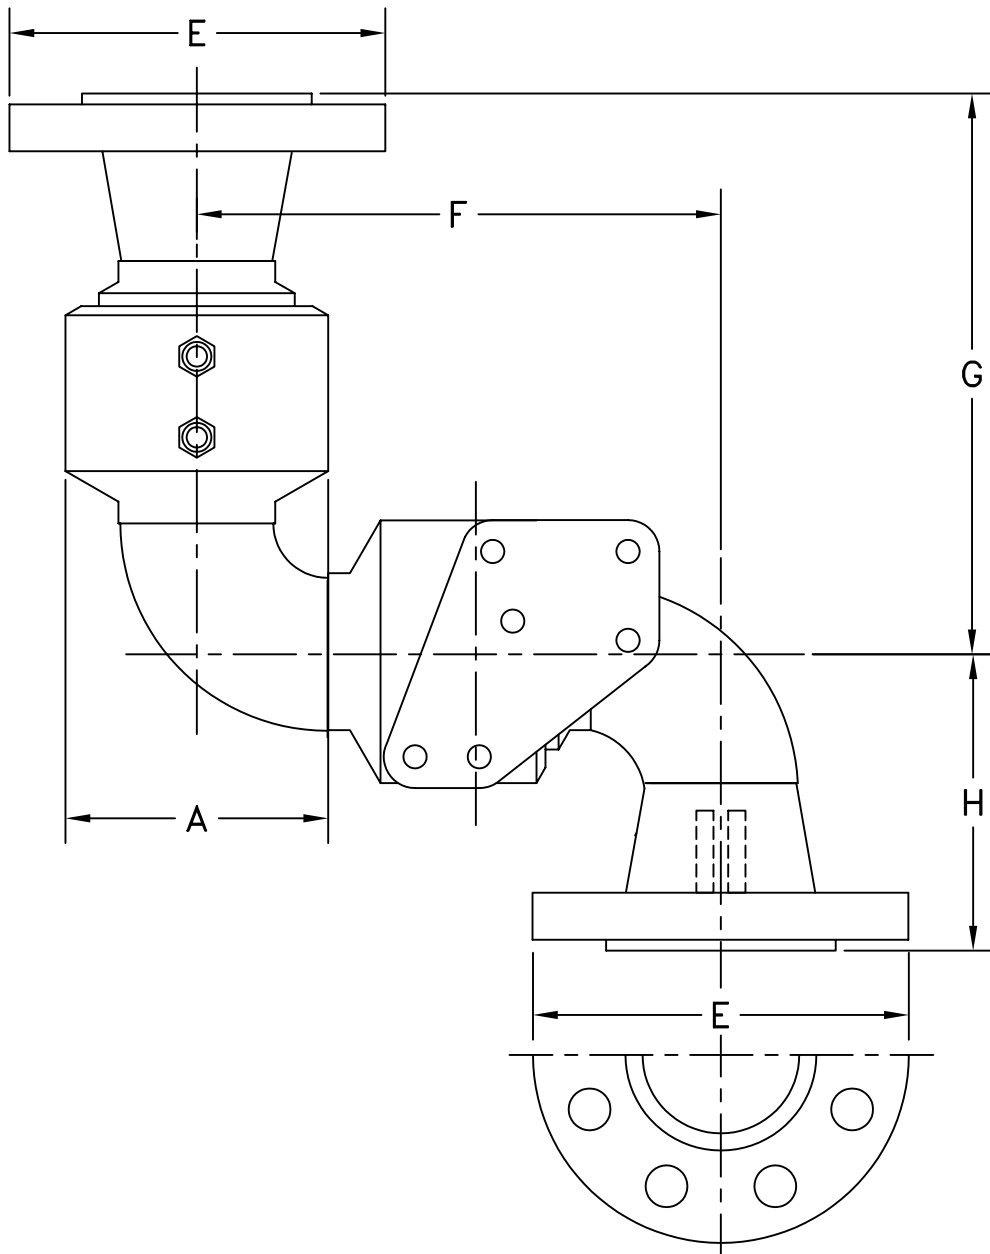

STYLE 56F SWIVEL JOINT—FABRICATED

SIZE	6"
A	9"
E	11"
F	18-7/16"
G	15-15/16"
H	9-9/16"
∅ BOLT CIRCLE	9-1/2"
NO. BOLTS - ∅	(8) 3/4"