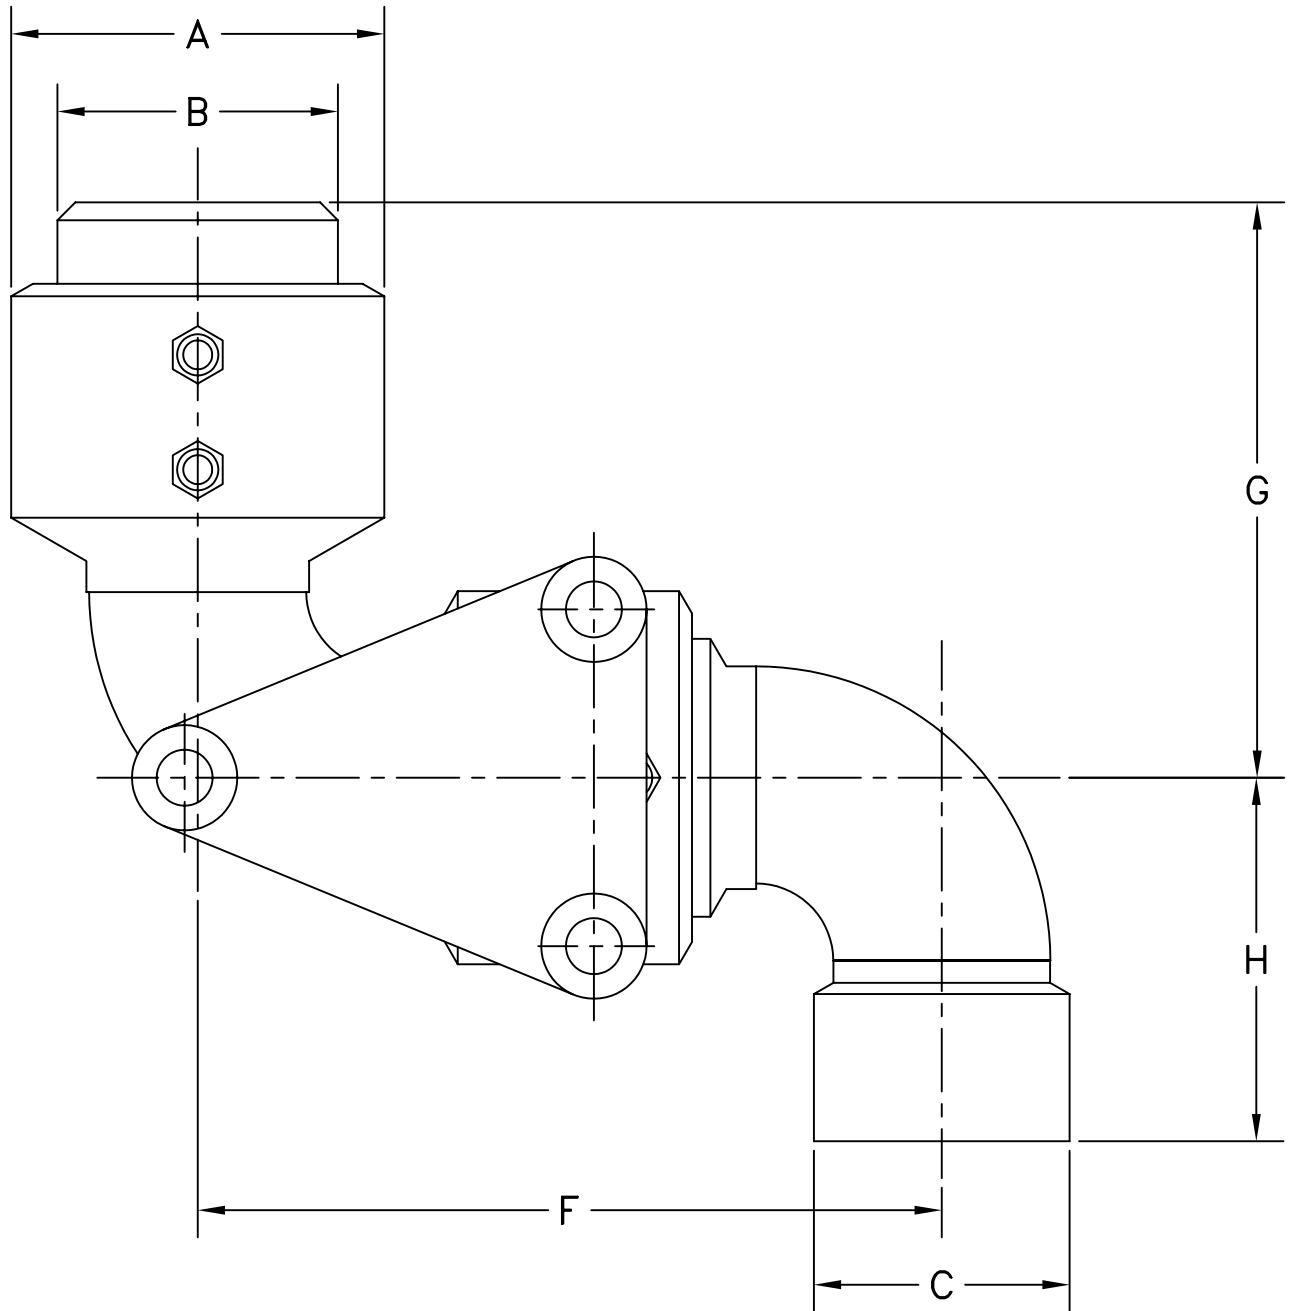

STYLE 56 SWIVEL JOINT—FABRICATED

SIZE	2"	3"	4"
A	4-3/32"	5-1/8"	6-7/32"
B	3-1/8"	4-1/4"	5-5/16"
C	2-7/8"	4"	5-1/8"
F	8-1/8"	10-3/4"	12-3/4"
G	6-7/16"	8-1/8"	9-7/16"
H	4-1/16"	5-1/16"	6-5/16"