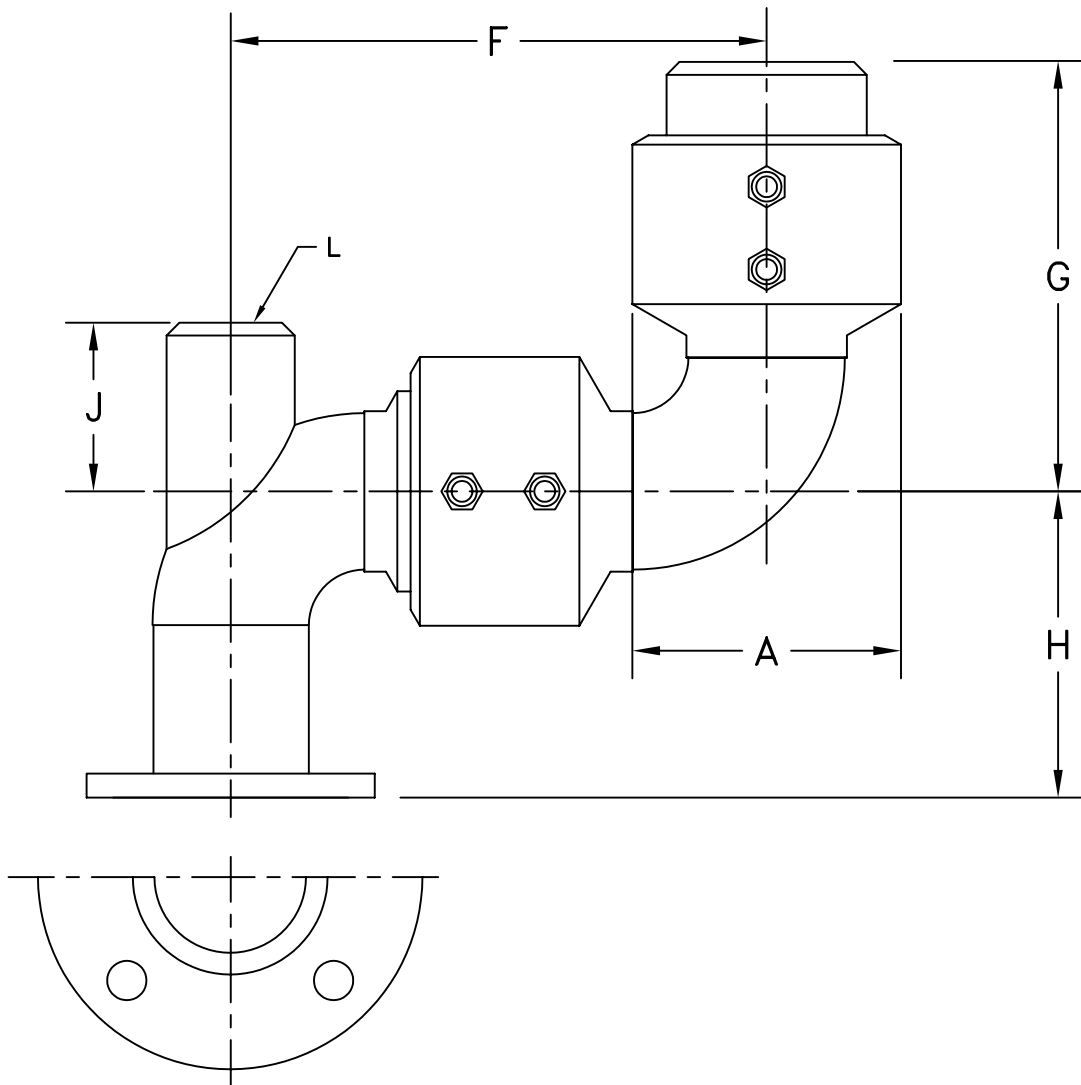

STYLE 55TFT SWIVEL JOINT—FABRICATED

SIZE	3"	4"
A	5-1/8"	6-7/32"
E	7-1/2"	9"
F	10-3/4"	12-3/4"
G	8-1/8"	9-1/4"
H	9-1/2"	7-1/16"
J	2-15/16"	3-1/2"
L	1-1/2"	2"
∅ OF BOLT CIRCLE	7-1/2"	9"
NO. BOLTS - ∅	(4) 5/8"	(8) 5/8"